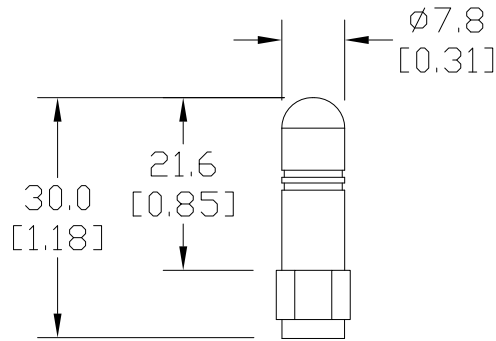

StrideLinx Remote Access Solution

2.4GHz WiFi Antennas for SE-SL3011-WF Routers

Dimensions

mm [inches]

SE-ANT210: