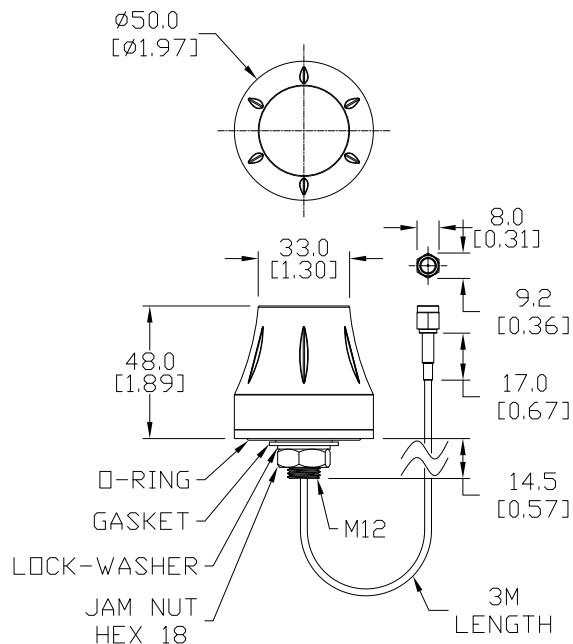

STRIDE dome 2.4 GHz WiFi antenna, IP67, panel mount, 9.8ft/3m cable length.

802.11 b/g/n 2.4 GHz WiFi Antenna Specifications

	<i>SE-ANT210</i>	<i>SE-ANT250</i>
Price	\$10.50	\$37.00
Fits	SE-SL3011-WF	
Antenna Connector	RP-SMA (M)	
Application	802.11 b/g/n	
Impedance	50Ω	
Antenna Type	whip, straight	dome
Cable Length	N/A	3m [9.8 ft]
Frequency Range	2.4–2.5 GHz	2.4–2.5 GHz
Gain	1.8 dBi	1.5 dBi
Height	1.2 in	1.89 in
IP Rating	IP65	IP67
Maximum Power	1W	5W
Mounting Screw Torque	NA	2.94 N·m

StrideLinx Remote Access Solution

2.4GHz WiFi Antennas for SE-SL3011-WF Routers

Dimensions

mm [inches]

SE-ANT210:

SE-ANT250:

See our website: www.AutomationDirect.com for complete engineering drawings.