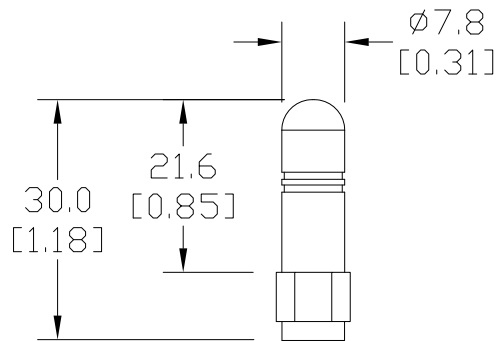

STRIDE dome 2.4 GHz WiFi antenna, IP67, panel mount, 9.8ft/3m cable length.

802.11 b/g/n 2.4 GHz WiFi Antenna Specifications

	<i>SE-ANT210</i>	<i>SE-ANT250</i>
Price	\$10.50	\$37.00
Fits	SE-SL3011-WF	
Antenna Connector	RP-SMA (M)	
Application	802.11 b/g/n	
Impedance	50Ω	
Antenna Type	whip, straight	dome
Cable Length	N/A	3m [9.8 ft]
Frequency Range	2.4–2.5 GHz	2.4–2.5 GHz
Gain	1.8 dBi	1.5 dBi
Height	1.2 in	1.89 in
IP Rating	IP65	IP67
Maximum Power	1W	5W
Mounting Screw Torque	NA	2.94 N·m

StrideLinx Remote Access Solution

2.4GHz WiFi Antennas for SE-SL3011-WF Routers

Dimensions

mm [inches]

SE-ANT210:

SE-ANT250:

See our website: www.AutomationDirect.com for complete engineering drawings.