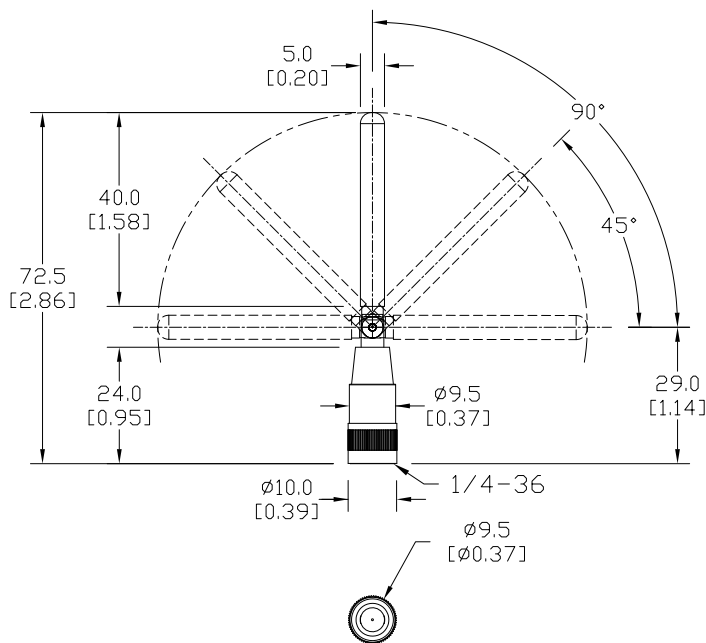

StrideLinx Remote Access Solution

Cellular Antennas for SE-SL3011-4G and SE-SL3011-4GG Routers

Dimensions

mm [inches]

SE-ANT110: