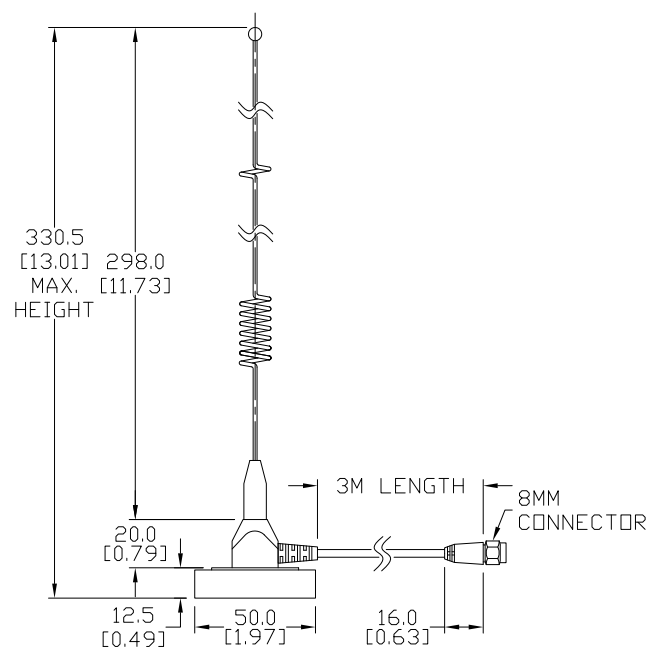

SE-ANT130: