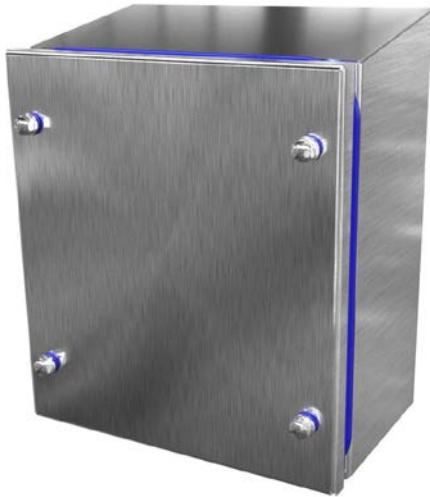

# IP69K Stainless Steel Sanitary Wall-Mount with Screw Cover

## Applications

Designed to withstand high pressure and high temperature wash down procedures with direct and indirect food contact applications within the food and beverage industry. Screw cover enclosures provide maximum back panel space.

## Construction

- 16-gauge 304 stainless steel
- Seams continuously welded and ground smooth
- 10° slope top
- Sanitary fasteners with FDA-grade silicone gasket
- Poured-in-place oil- and water-resistant gasket
- FDA-grade silicone gasket
- Provision for mounting optional panels
- Ground stud on door and body
- Solid back with no mounting holes makes it easy to add weld mounting stand-off.
- Collar studs are provided for mounting optional subpanel.