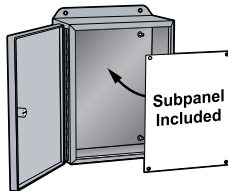

## Applications

Designed to house the main power supply in external enclosure on the right side of main enclosure, keeping the live side of the power supply separate from the primary electrical equipment. Provides protection from dirt, dust, oil and water and can house most standard type disconnects.

## Construction

- 12-gauge [3mm] 304 or 316 stainless steel
- Seams continuously welded and ground smooth
- Flange trough collar around all sides of door opening
- Body stiffeners are provided in large enclosures for extra rigidity.
- Heavy duty lifting eyes anchor into the reinforced top.
- Removable center posts permit easy subpanel installation.
- Concealed hinges
- Black zinc diecast coinproof/padlocking handle on main door with black zinc diecast padlocking handle on slave doors
- 3-point latching mechanism
- Large, removable print pockets
- Poured-in-place oil- and water-resistant gasket
- Removable subpanels mount on collar studs
- Defeater on master door requires a screwdriver to open.
- Mechanical interlock activated by the External Disconnect prevents main door of the enclosure from closing unless the EXD enclosure is first closed.
- Mechanical interlock activated by master door prevents slave doors from being opened first.
  - The doors can be closed in any order.
- Ground stud on door and body
- Provisions for light kit