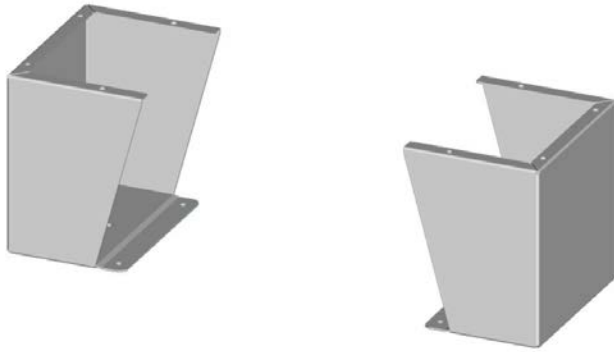

Note: Dimensions in inches [millimeters].

White Floor Stands

Part Number	Price	For Use With	Stand Height	Drawing Link
SCE-FK1214-05	\$236.00	14in deep	12.00 [305]	PDF
SCE-FK1216-05	\$238.00	16in deep	12.00 [305]	PDF

Note: Dimensions in inches [millimeters].

Enclosure Accessories

Floor Stands

Your Enclosure Source®

- Can be installed on most wall-mounted enclosures with a width of 20in or more
- Can also be installed on SCE free-standing enclosures
- Kits include two stands
- Made of stainless steel Type 304 with #4 brushed finish or stainless steel Type 316/316L with #4 brushed finish

[SCE-FK1208SS](#)

304 Stainless Steel Floor Stand

304 Stainless Steel	Price	304 Stainless Steel	Price	For Use With	Stand Height	Drawing Link
SCE-FK1208SS	\$505.00	—	—	8in deep	12.00 [305]	PDF
SCE-FK1210SS	\$544.00	—	—	10in deep	12.00 [305]	PDF
SCE-FK2410SS	\$772.00	—	—	10in deep	24.00 [610]	PDF
SCE-FK1212SS	\$581.00	SCE-FK1212SS6	\$697.00	12in deep	12.00 [305]	PDF
SCE-FK1512SS	\$713.00	SCE-FK1512SS6	\$855.00	12in deep	15.00 [381]	PDF
SCE-FK1812SS	\$745.00	—	—	12in deep	18.00 [457]	PDF
SCE-FK2412SS	\$808.00	SCE-FK2412SS6	\$970.00	12in deep	24.00 [610]	PDF
SCE-FK0616SS	\$555.00	—	—	16in deep	6.00 [152]	PDF
SCE-FK1216SS	\$660.00	SCE-FK1216SS6	\$792.00	16in deep	12.00 [305]	PDF
SCE-FK2416SS	\$941.00	—	—	16in deep	24.00 [610]	PDF
SCE-FK0618SS	\$588.00	—	—	18in deep	6.00 [152]	PDF
SCE-FK1218SS	\$696.00	SCE-FK1218SS6	\$835.00	18in deep	12.00 [305]	PDF
SCE-FK1518SS	\$777.00	SCE-FK1518SS6	\$932.00	18in deep	15.00 [381]	PDF
SCE-FK1818SS	\$798.00	SCE-FK1818SS6	\$957.00	18in deep	18.00 [457]	PDF
SCE-FK1220SS	\$685.00	—	—	20in deep	12.00 [305]	PDF
SCE-FK0624SS	\$683.00	—	—	24in deep	6.00 [152]	PDF
SCE-FK1224SS	\$734.00	SCE-FK1224SS6	\$881.00	24in deep	12.00 [305]	PDF
SCE-FK1524SS	\$822.00	SCE-FK1524SS6	\$986.00	24in deep	15.00 [381]	PDF