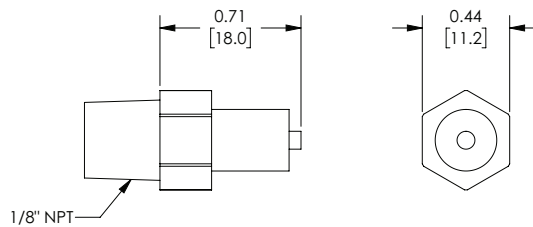

Nitra Pop Up Pressure Indicator

Dimensions

inches [mm]

See our website www.AutomationDirect.com for complete Engineering drawings.