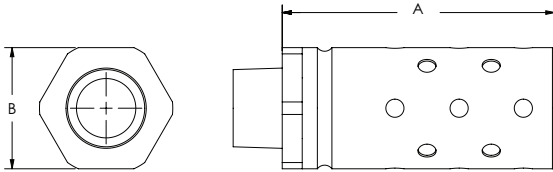

NITRA SLV Series Pneumatic Lockout Valve Accessories			
Part No.	Description	Price	Weight (lbs)
<u>HVM-18N</u>	NITRA pneumatic exhaust silencer, aluminum, cylindrical, Cv=2, 1/8in male NPT	\$22.50	0.1
<u>HVM-14N</u>	NITRA pneumatic exhaust silencer, aluminum, cylindrical, Cv=2.7, 1/4in male NPT	\$22.50	0.1
<u>HVM-38N</u>	NITRA pneumatic exhaust silencer, aluminum, cylindrical, Cv=3.2, 3/8in male NPT	\$22.50	0.1
<u>HVM-38N-H</u>	NITRA pneumatic exhaust silencer, aluminum, cylindrical, Cv=4.9, 3/8in male NPT	\$31.00	0.2
<u>HVM-12N</u>	NITRA pneumatic exhaust silencer, aluminum, cylindrical, Cv=5.9, 1/2in male NPT	\$31.00	0.2
<u>HVM-34N</u>	NITRA pneumatic exhaust silencer, aluminum, cylindrical, Cv=5.9, 3/4in male NPT	\$31.00	0.2
<u>HVM-34N-H</u>	NITRA pneumatic exhaust silencer, aluminum, cylindrical, Cv=13.5, 3/4in male NPT	\$63.00	0.6
<u>HVM-1N</u>	NITRA pneumatic exhaust silencer, aluminum, cylindrical, Cv=16.7, 1in male NPT	\$63.00	0.6
<u>HVM-114N</u>	NITRA pneumatic exhaust silencer, aluminum, cylindrical, Cv=17.4, 1-1/4in male NPT	\$63.00	0.6
<u>SLV-PU</u>	NITRA pneumatic pop up pressure indicator, 5 psi, 1/8in male NPT	\$29.50	0.1

### Dimensions

inches [mm]

Muller Dimensions		
Part #	A	B
<b>HVM-18N</b>	1.6 [40.64]	0.8 [20.32]
<b>HVM-14N</b>	1.6 [40.64]	0.8 [20.32]
<b>HVM-38N</b>	1.6 [40.64]	0.8 [20.32]
<b>HVM-38N-H</b>	2.9 [73.66]	1.3 [33.02]
<b>HVM-12N</b>	2.9 [73.66]	1.3 [33.02]
<b>HVM-34N</b>	2.9 [73.66]	1.3 [33.02]
<b>HVM-34N-H</b>	4.5 [114.30]	2.0 [50.80]
<b>HVM-1N</b>	4.5 [114.30]	2.0 [50.80]
<b>HVM-114N</b>	4.5 [114.30]	2.0 [50.80]