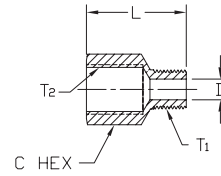

BFFC-12N-14N

NITRA™ Female Brass Connectors									
Inch Sizes - dimensions in inches									
Part No.	Price	Description	Parts Per Pkg	Weight	T1	T2	C Hex	L	Flow Dia. D
BFFC-18N	\$6.50	Female connector, 1/8 inch NPT to 1/8 inch NPT	5	0.1	1/8	1/8	9/16	0.75	0.34
BFFC-14N-18N	\$11.00	Female connector, 1/4 inch NPT to 1/8 inch NPT	5	0.1	1/4	1/8	3/4	0.97	0.34
BFFC-14N	\$13.50	Female connector, 1/4 inch NPT to 1/4 inch NPT	5	0.2	1/4	1/4	3/4	1.12	0.44
BFFC-38N-14N	\$23.00	Female connector, 3/8 inch NPT to 1/4 inch NPT	5	0.2	3/8	1/4	7/8	1.16	0.44
BFFC-38N	\$17.00	Female connector, 3/8 inch NPT to 3/8 inch NPT	5	0.3	3/8	3/8	7/8	1.12	0.52
BFFC-12N-14N	\$10.00	Female connector, 1/2 inch NPT to 1/4 inch NPT	2	0.4	1/2	1/4	1-1/16	1.28	0.44
BFFC-12N-38N	\$13.00	Female connector, 1/2 inch NPT to 3/8 inch NPT	2	0.2	1/2	3/8	15/16	1.32	0.52
BFFC-12N	\$11.50	Female connector, 1/2 inch NPT to 1/2 inch NPT	2	0.4	1/2	1/2	1-1/16	1.50	0.70

Brass Adapter Fittings

Note: Actual product dimensions and appearance may vary

BFMFR-38N-14N

NITRA™ Male to Female Brass Connectors									
Inch Sizes - dimensions in inches									
Part No.	Price	Description	Parts Per Pkg	Weight	T1	T2	C Hex	L	Flow Dia. D
BFMFR-14N-18N	\$12.50	Male to female connector, 1/8 inch NPT male to 1/4 inch NPT female	5	0.1	1/4	1/8	3/4	1.06	0.22
BFMFR-38N-18N	\$22.00	Male to female connector, 1/8 inch NPT male to 3/8 inch NPT female	5	0.1	3/8	1/8	7/8	1.1	0.22
BFMFR-38N-14N	\$13.50	Male to female connector, 1/4 inch NPT male to 3/8 inch NPT female	5	0.1	3/8	1/4	7/8	1.25	0.314
BFMFR-12N-38N	\$11.00	Male to female connector, 3/8 inch NPT male to 1/2 inch NPT female	5	0.4	1/2	3/8	1-1/16	1.47	0.44