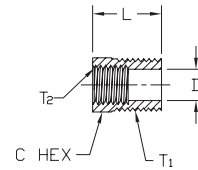

Brass Adapter Fittings

Note: Actual product dimensions and appearance may vary

BFMFR-38N-14N

NITRA™ Male to Female Brass Connectors									
Inch Sizes - dimensions in inches									
Part No.	Price	Description	Parts Per Pkg	Weight	T1	T2	C Hex	L	Flow Dia. D
BFMFR-14N-18N	\$12.50	Male to female connector, 1/8 inch NPT male to 1/4 inch NPT female	5	0.1	1/4	1/8	3/4	1.06	0.22
BFMFR-38N-18N	\$22.00	Male to female connector, 1/8 inch NPT male to 3/8 inch NPT female	5	0.1	3/8	1/8	7/8	1.1	0.22
BFMFR-38N-14N	\$13.50	Male to female connector, 1/4 inch NPT male to 3/8 inch NPT female	5	0.1	3/8	1/4	7/8	1.25	0.314
BFMFR-12N-38N	\$11.00	Male to female connector, 3/8 inch NPT male to 1/2 inch NPT female	5	0.4	1/2	3/8	1-1/16	1.47	0.44

BFHB-12N-14N

NITRA™ Brass Hex Bushing									
Inch Sizes - dimensions in inches									
Part No.	Price	Description	Parts Per Pkg	Weight	T1	T2	C Hex	L	Flow Dia. D
BFHB-14N-18N	\$6.50	Hex bushing, 1/4 inch NPT male to 1/8 inch NPT female	5	0.3	1/4	1/8	9/16	0.75	0.34
BFHB-38N-18N	\$10.00	Hex bushing, 3/8 inch NPT male to 1/8 inch NPT female	5	0.3	3/8	1/8	11/16	0.75	0.34
BFHB-38N-14N	\$10.00	Hex bushing, 3/8 inch NPT male to 1/4 inch NPT female	5	0.3	3/8	1/4	3/4	0.75	0.44
BFHB-12N-18N	\$6.75	Hex bushing, 1/2 inch NPT male to 1/8 inch NPT female	2	0.3	1/2	1/8	7/8	1.0	0.34
BFHB-12N-14N	\$6.25	Hex bushing, 1/2 inch NPT male to 1/4 inch NPT female	2	0.3	1/2	1/4	7/8	1.0	0.44
BFHB-12N-38N	\$6.25	Hex bushing, 1/2 inch NPT male to 3/8 inch NPT female	2	0.2	1/2	3/8	7/8	1.0	0.57