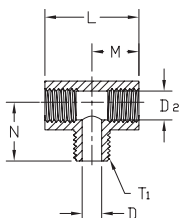

BFFE-14N

NITRA™ Brass Female Elbow								
Inch Sizes - dimensions in inches								
Part No.	Price	Description	Parts Per Pkg	Weight	T	M	Flow Dia. D	L
BFFE-18N	\$5.50	Female elbow, 1/8 inch NPT female	2	0.2	1/8	0.55	0.339	0.83
BFFE-14N	\$7.50	Female elbow, 1/4 inch NPT female	2	0.2	1/4	0.78	0.441	1.06
BFFE-38N	\$11.50	Female elbow, 3/8 inch NPT female	2	0.4	3/8	0.84	0.571	1.30

BFSE-38N

NITRA™ Female to Male Brass Street Elbow									
Inch Sizes - dimensions in inches									
Part No.	Price	Description	Parts Per Pkg	Weight	T	M	N	Flow Dia. D	L
BFSE-18N	\$3.00	Street elbow, 1/8 inch NPT female to 1/8 male	2	0.2	1/8	0.66	0.35	0.22	0.81
BFSE-14N	\$6.00	Street elbow, 1/4 inch NPT female to 1/4 male	2	0.2	1/4	0.91	0.47	0.34	1.25
BFSE-38N	\$8.75	Street elbow, 3/8 inch NPT female to 3/8 male	2	0.3	3/8	0.97	0.49	0.41	1.42
BFSE-12N	\$19.00	Street elbow, 1/2 inch NPT female to 1/2 male	2	0.4	1/2	1.25	1.03	0.56	1.61

Brass Adapter Fittings

• **Note: Actual product dimensions and appearance may vary**

BFMT-14N

NITRA™ Brass Male Tee Fittings										
Inch Sizes - dimensions in inches										
Part No.	Price	Description	Parts Per Pkg	Weight	T1	T2	L	M	N	Flow Dia. D
BFMT-18N	\$6.50	Male tee, 1/8 inch NPT male	2	0.3	1/8	1/8	1.06	0.53	0.66	0.22
BFMT-14N	\$12.50	Male tee, 1/4 inch NPT male	2	0.3	1/4	1/4	1.52	0.76	0.91	0.31
BFMT-38N	\$13.50	Male tee, 3/8 inch NPT male	2	0.4	3/8	3/8	1.68	0.84	0.97	0.44