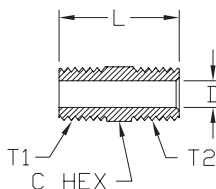

Brass Adapter Fittings

NITRA brass fittings are machined from quality brass bar stock or forgings. They work well with air, water, oil, oxygen, nitrogen and argon. Available in most popular styles and sizes, the fittings all have NPT threaded connections.

BFMC-14N

NITRA™ Male Brass Connectors									
Inch Sizes - dimensions in inches									
Part No.	Price	Description	Parts Per Pkg	Weight	T1	T2	C Hex	L	Flow Dia. D
BFMC-18N	\$6.00	Male connector, 1/8 inch NPT to 1/8 inch NPT	5	0.1	1/8	1/8	7/16	0.97	0.22
BFMC-14N-18N	\$8.50	Male connector, 1/4 inch NPT to 1/8 inch NPT	5	0.1	1/4	1/8	9/16	1.19	0.22
BFMC-14N	\$8.75	Male connector, 1/4 inch NPT to 1/4 inch NPT	5	0.1	1/4	1/4	9/16	1.38	0.31
BFMC-38N-18N	\$11.50	Male connector, 3/8 inch NPT to 1/8 inch NPT	5	0.3	3/8	1/8	11/16	1.22	0.22
BFMC-38N-14N	\$12.50	Male connector, 3/8 inch NPT to 1/4 inch NPT	5	0.3	3/8	1/4	11/16	1.41	0.31
BFMC-38N	\$14.00	Male connector, 3/8 inch NPT to 3/8 inch NPT	5	0.3	3/8	3/8	11/16	1.41	0.44
BFMC-12N-14N	\$7.75	Male connector, 1/2 inch NPT to 1/4 inch NPT	2	0.3	1/2	1/4	7/8	1.62	0.31
BFMC-12N-38N	\$7.75	Male connector, 1/2 inch NPT to 3/8 inch NPT	2	0.2	1/2	3/8	7/8	1.62	0.44
BFMC-12N	\$8.75	Male connector, 1/2 inch NPT to 1/2 inch NPT	2	0.3	1/2	1/2	7/8	1.81	0.56