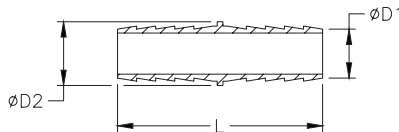

Brass Adapter Fittings

BAHBL-316-18N

• Note: Actual product dimensions and appearance may vary