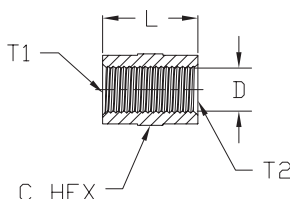

BFMC-14N

NITRA™ Male Brass Connectors									
Inch Sizes - dimensions in inches									
Part No.	Price	Description	Parts Per Pkg	Weight	T1	T2	C Hex	L	Flow Dia. D
BFMC-18N	\$6.00	Male connector, 1/8 inch NPT to 1/8 inch NPT	5	0.1	1/8	1/8	7/16	0.97	0.22
BFMC-14N-18N	\$8.50	Male connector, 1/4 inch NPT to 1/8 inch NPT	5	0.1	1/4	1/8	9/16	1.19	0.22
BFMC-14N	\$8.75	Male connector, 1/4 inch NPT to 1/4 inch NPT	5	0.1	1/4	1/4	9/16	1.38	0.31
BFMC-38N-18N	\$11.50	Male connector, 3/8 inch NPT to 1/8 inch NPT	5	0.3	3/8	1/8	11/16	1.22	0.22
BFMC-38N-14N	\$12.50	Male connector, 3/8 inch NPT to 1/4 inch NPT	5	0.3	3/8	1/4	11/16	1.41	0.31
BFMC-38N	\$14.00	Male connector, 3/8 inch NPT to 3/8 inch NPT	5	0.3	3/8	3/8	11/16	1.41	0.44
BFMC-12N-14N	\$7.75	Male connector, 1/2 inch NPT to 1/4 inch NPT	2	0.3	1/2	1/4	7/8	1.62	0.31
BFMC-12N-38N	\$7.75	Male connector, 1/2 inch NPT to 3/8 inch NPT	2	0.2	1/2	3/8	7/8	1.62	0.44
BFMC-12N	\$8.75	Male connector, 1/2 inch NPT to 1/2 inch NPT	2	0.3	1/2	1/2	7/8	1.81	0.56

BFFC-12N-14N

NITRA™ Female Brass Connectors									
Inch Sizes - dimensions in inches									
Part No.	Price	Description	Parts Per Pkg	Weight	T1	T2	C Hex	L	Flow Dia. D
BFFC-18N	\$6.50	Female connector, 1/8 inch NPT to 1/8 inch NPT	5	0.1	1/8	1/8	9/16	0.75	0.34
BFFC-14N-18N	\$11.00	Female connector, 1/4 inch NPT to 1/8 inch NPT	5	0.1	1/4	1/8	3/4	0.97	0.34
BFFC-14N	\$13.50	Female connector, 1/4 inch NPT to 1/4 inch NPT	5	0.2	1/4	1/4	3/4	1.12	0.44
BFFC-38N-14N	\$23.00	Female connector, 3/8 inch NPT to 1/4 inch NPT	5	0.2	3/8	1/4	7/8	1.16	0.44
BFFC-38N	\$17.00	Female connector, 3/8 inch NPT to 3/8 inch NPT	5	0.3	3/8	3/8	7/8	1.12	0.52
BFFC-12N-14N	\$10.00	Female connector, 1/2 inch NPT to 1/4 inch NPT	2	0.4	1/2	1/4	1-1/16	1.28	0.44
BFFC-12N-38N	\$13.00	Female connector, 1/2 inch NPT to 3/8 inch NPT	2	0.2	1/2	3/8	15/16	1.32	0.52
BFFC-12N	\$11.50	Female connector, 1/2 inch NPT to 1/2 inch NPT	2	0.4	1/2	1/2	1-1/16	1.50	0.70