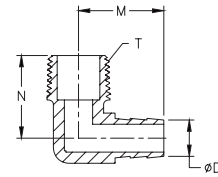

Brass Adapter Fittings

BAHBL-316-18N

• Note: Actual product dimensions and appearance may vary