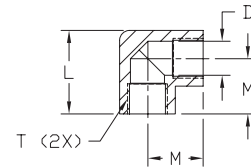

NITRA™ Brass Female Elbow								
Inch Sizes - dimensions in inches								
Part No.	Price	Description	Parts Per Pkg	Weight	T	M	Flow Dia. D	L
BFFE-18N	$5.50	Female elbow, 1/8 inch NPT female	2	0.2	1/8	0.55	0.339	0.83
BFFE-14N	$7.50	Female elbow, 1/4 inch NPT female	2	0.2	1/4	0.78	0.441	1.06
BFFE-38N	$11.50	Female elbow, 3/8 inch NPT female	2	0.4	3/8	0.84	0.571	1.30