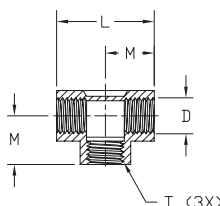

BFSE-38N

NITRA™ Female to Male Brass Street Elbow									
Inch Sizes - dimensions in inches									
Part No.	Price	Description	Parts Per Pkg	Weight	T	M	N	Flow Dia. D	L
BFSE-18N	\$3.00	Street elbow, 1/8 inch NPT female to 1/8 male	2	0.2	1/8	0.66	0.35	0.22	0.81
BFSE-14N	\$6.00	Street elbow, 1/4 inch NPT female to 1/4 male	2	0.2	1/4	0.91	0.47	0.34	1.25
BFSE-38N	\$8.75	Street elbow, 3/8 inch NPT female to 3/8 male	2	0.3	3/8	0.97	0.49	0.41	1.42
BFSE-12N	\$19.00	Street elbow, 1/2 inch NPT female to 1/2 male	2	0.4	1/2	1.25	1.03	0.56	1.61

Brass Adapter Fittings

• **Note: Actual product dimensions and appearance may vary**

BFMT-14N

NITRA™ Brass Male Tee Fittings										
Inch Sizes - dimensions in inches										
Part No.	Price	Description	Parts Per Pkg	Weight	T1	T2	L	M	N	Flow Dia. D
BFMT-18N	\$6.50	Male tee, 1/8 inch NPT male	2	0.3	1/8	1/8	1.06	0.53	0.66	0.22
BFMT-14N	\$12.50	Male tee, 1/4 inch NPT male	2	0.3	1/4	1/4	1.52	0.76	0.91	0.31
BFMT-38N	\$13.50	Male tee, 3/8 inch NPT male	2	0.4	3/8	3/8	1.68	0.84	0.97	0.44

BFFT-14N

NITRA™ Brass Female Tee Fittings									
Inch Sizes - dimensions in inches									
Part No.	Price	Description	Parts Per Pkg	Weight	T	L	M	Flow Dia. D	
BFFT-18N	\$6.75	Female tee, 1/8 inch NPT female	2	0.3	1/8	1.06	0.53	0.34	
BFFT-14N	\$12.00	Female tee, 1/4 inch NPT female	2	0.3	1/4	1.52	0.76	0.44	
BFFT-38N	\$14.00	Female tee, 3/8 inch NPT female	2	0.5	3/8	1.68	0.84	0.57	
BFFT-12N	\$26.50	Female tee, 1/2 inch NPT female	2	0.9	1/2	2.14	1.07	0.70	

BFRHP-38N

NITRA™ Brass Recessed Hex Plug Fittings						
Inch Sizes - dimensions in inches						
Part No.	Price	Description	Parts Per Pkg	Weight	C Hex	L
BFRHP-14N	\$4.50	Recessed hex plug, 1/4 inch NPT male	5	0.1	1/4	0.46
BFRHP-38N	\$6.25	Recessed hex plug, 3/8 inch NPT male	5	0.2	5/16	0.46
BFRHP-12N	\$12.50	Recessed hex plug, 1/2 inch NPT male	5	0.2	3/8	0.61