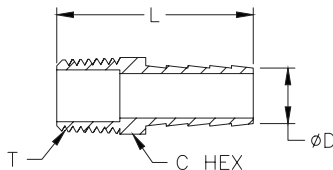

NITRA™ Brass Straight Barb Fitting							
Inch Sizes - dimensions in inches							
Part No.	Price	Description	Weight	T	L	ØD	C Hex
BAHB-316-18N	$13.00	NITRA water, oil, air or gases threaded fitting, hose barb, brass body, brass threads, (1) 1/8in male NPT to (1) 3/16in hose. Package of 5.	0.1	1/8	1.20 [305]	0.20 [5.1]	0.44 [11.1]
BAHB-316-14N	$13.00	NITRA water, oil, air or gases threaded fitting, hose barb, brass body, brass threads, (1) 1/4in male NPT to (1) 3/16in hose. Package of 5.	0.2	1/4	1.43 [36.2]	0.20 [5.1]	0.56 [14.3]
BAHB-14-18N	$8.50	NITRA water, oil, air or gases threaded fitting, hose barb, brass body, brass threads, (1) 1/8in male NPT to (1) 1/4in hose. Package of 5.	0.1	1/8	1.49 [37.7]	0.24 [6.1]	0.44 [11.1]
BAHB-14-14N	$11.00	NITRA water, oil, air or gases threaded fitting, hose barb, brass body, brass threads, (1) 1/4in male NPT to (1) 1/4in hose. Package of 5.	0.2	1/4	1.69 [42.9]	0.24 [6.1]	0.56 [14.3]
BAHB-14-38N	$14.00	NITRA water, oil, air or gases threaded fitting, hose barb, brass body, brass threads, (1) 3/8in male NPT to (1) 1/4in hose. Package of 5.	0.3	3/8	1.70 [43.3]	0.24 [6.1]	0.69 [17.5]
BAHB-516-18N	$12.50	NITRA water, oil, air or gases threaded fitting, hose barb, brass body, brass threads, (1) 1/8in male NPT to (1) 5/16in hose. Package of 5.	0.1	1/8	1.40 [35.6]	0.29 [7.4]	0.44 [11.1]
BAHB-516-14N	$10.00	NITRA water, oil, air or gases threaded fitting, hose barb, brass body, brass threads, (1) 1/4in male NPT to (1) 5/16in hose. Package of 5.	0.2	1/4	1.70 [43.3]	0.29 [7.4]	0.56 [14.3]
BAHB-516-38N	$23.50	NITRA water, oil, air or gases threaded fitting, hose barb, brass body, brass threads, (1) 3/8in male NPT to (1) 5/16in hose. Package of 5.	0.3	3/8	1.49 [37.8]	0.29 [7.4]	0.69 [17.5]
BAHB-38-14N	$11.00	NITRA water, oil, air or gases threaded fitting, hose barb, brass body, brass threads, (1) 1/4in male NPT to (1) 3/8in hose. Package of 5.	0.2	1/4	1.70 [43.3]	0.36 [9.2]	0.56 [14.3]
BAHB-38-38N	$14.00	NITRA water, oil, air or gases threaded fitting, hose barb, brass body, brass threads, (1) 3/8in male NPT to (1) 3/8in hose. Package of 5.	0.3	3/8	1.70 [43.3]	0.36 [9.2]	0.69 [17.4]
BAHB-38-12N	$25.00	NITRA water, oil, air or gases threaded fitting, hose barb, brass body, brass threads, (1) 1/2in male NPT to (1) 3/8in hose. Package of 5.	0.5	1/2	1.89 [48.0]	0.36 [9.2]	0.88 [22.2]
BAHB-12-14N	$14.00	NITRA water, oil, air or gases threaded fitting, hose barb, brass body, brass threads, (1) 1/4in male NPT to (1) 1/2in hose. Package of 5.	0.3	1/4	1.70 [43.3]	0.48 [12.3]	0.56 [14.3]
BAHB-12-38N	$15.50	NITRA water, oil, air or gases threaded fitting, hose barb, brass body, brass threads, (1) 3/8in male NPT to (1) 1/2in hose. Package of 5.	0.3	3/8	1.76 [44.8]	0.48 [12.3]	0.69 [17.5]
BAHB-12-12N	$23.50	NITRA water, oil, air or gases threaded fitting, hose barb, brass body, brass threads, (1) 1/2in male NPT to (1) 1/2in hose. Package of 5.	0.5	1/2	1.86 [47.2]	0.48 [12.3]	0.88 [22.2]
BAHB-58-38N	$14.00	NITRA water, oil, air or gases threaded fitting, hose barb, brass body, brass threads, (1) 3/8in male NPT to (1) 5/8in hose. Package of 3.	0.2	3/8	1.84 [46.7]	0.60 [15.3]	0.88 [22.2]
BAHB-58-12N	$16.00	NITRA water, oil, air or gases threaded fitting, hose barb, brass body, brass threads, (1) 1/2in male NPT to (1) 5/8in hose. Package of 3.	0.4	1/2	1.98 [50.4]	0.60 [15.3]	0.88 [22.2]
BAHB-58-34N	$27.00	NITRA water, oil, air or gases threaded fitting, hose barb, brass body, brass threads, (1) 3/4in male NPT to (1) 5/8in hose. Package of 3.	0.5	3/4	1.89 [48.1]	0.60 [15.3]	1.06 [27.0]
BAHB-34-12N	$17.50	NITRA water, oil, air or gases threaded fitting, hose barb, brass body, brass threads, (1) 1/2in male NPT to (1) 3/4in hose. Package of 3.	0.4	1/2	1.99 [50.5]	0.73 [18.5]	0.88 [22.2]
BAHB-34-34N	$23.50	NITRA water, oil, air or gases threaded fitting, hose barb, brass body, brass threads, (1) 3/4in male NPT to (1) 3/4in hose. Package of 3.	0.3	3/4	2.03 [51.6]	0.73 [18.5]	1.06 [27.0]
BAHB-34-1N	$44.50	NITRA water, oil, air or gases threaded fitting, hose barb, brass body, brass threads, (1) 1in male NPT to (1) 3/4in hose. Package of 3.	0.8	1	2.25 [57.2]	0.73 [18.5]	1.38 [34.9]
BAHB-1-34N	$8.75	NITRA water, oil, air or gases threaded fitting, hose barb, brass body, brass threads, (1) 3/4in male NPT to (1) 1in hose. Package of 1.	0.2	3/4	2.17 [55.0]	0.99 [25.1]	1.06 [27.0]
BAHB-1-1N	$16.00	NITRA water, oil, air or gases threaded fitting, hose barb, brass body, brass threads, (1) 1in male NPT to (1) 1in hose. Package of 1.	0.3	1	2.36 [60.0]	0.99 [25.1]	1.38 [34.9]