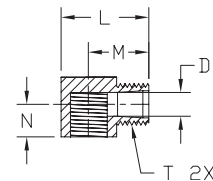

NITRA™ Female to Male Brass Street Elbow									
Inch Sizes - dimensions in inches									
Part No.	Price	Description	Parts Per Pkg	Weight	T	M	N	Flow Dia. D	L
BFSE-18N	$3.00	Street elbow, 1/8 inch NPT female to 1/8 male	2	0.2	1/8	0.66	0.35	0.22	0.81
BFSE-14N	$6.00	Street elbow, 1/4 inch NPT female to 1/4 male	2	0.2	1/4	0.91	0.47	0.34	1.25
BFSE-38N	$8.75	Street elbow, 3/8 inch NPT female to 3/8 male	2	0.3	3/8	0.97	0.49	0.41	1.42
BFSE-12N	$19.00	Street elbow, 1/2 inch NPT female to 1/2 male	2	0.4	1/2	1.25	1.03	0.56	1.61