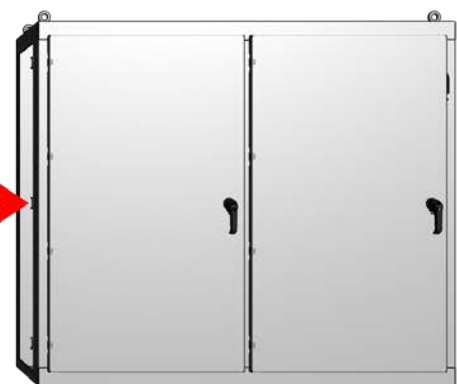

## Bay Compatibility

If a disconnect enclosure is not needed, use a Side Exterior Panel instead of a right bay to finish the enclosure.

**SCE-N68L4018SS**

**SCE-N68C7818SS**

**SCE-N68RX7818SS**