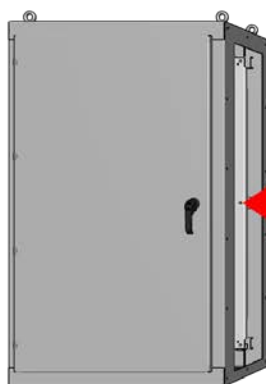

## Construction

- Provisions for flange mount disconnect in right bays.
- 12-gauge stainless steel Type 304 & 316.
- #4 brush finish.
- Seams continuously welded and ground smooth.
- Flange trough collar around all sides of door opening.
- Body stiffeners in large enclosures for extra rigidity.
- Heavy duty lifting eyes anchor into reinforced top.
- Removable centerposts permit easy panel installation.
- Concealed hinges.
- Black zinc die cast coinproof/padlocking handle on door.
- 3-point padlocking latching mechanism.
- End of latch rods have ramp shoes for easier door closing.
- Panel supports.
- Pour-in-place oil & water resistant gasket.
- Optional panels mount to collar studs.
- Ground stud on door and body.
- Provisions for light kit.
- Hole plugs provided to seal holes in bottom of enclosure.
- Enclosures include provisions for system expansion.
- Includes cable-operated mechanical interlock that can be expanded across multiple bays.

## Bay Compatibility

If a disconnect enclosure is not needed, use a Side Exterior Panel instead of a right bay to finish the enclosure.

**SCE-N68L4018SS**

**SCE-N68C7818SS**

**SCE-N68RX7818SS**