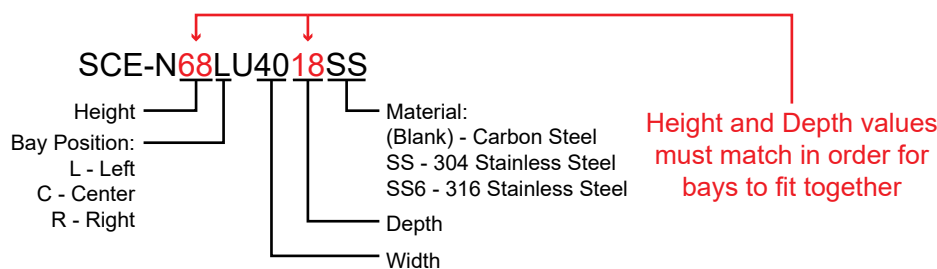

Construction

- Provisions for flange mount disconnect in right bays.
- 12-gauge stainless steel Type 304 & 316.
- #4 brush finish.
- Seams continuously welded and ground smooth.
- Flange trough collar around all sides of door opening.
- Body stiffeners in large enclosures for extra rigidity.
- Heavy duty lifting eyes anchor into reinforced top.
- Removable centerposts permit easy panel installation.
- Concealed hinges.
- Black zinc die cast coinproof/padlocking handle on door.
- 3-point padlocking latching mechanism.
- End of latch rods have ramp shoes for easier door closing.
- Panel supports.
- Pour-in-place oil & water resistant gasket.
- Optional panels mount to collar studs.
- Ground stud on door and body.
- Provisions for light kit.
- Hole plugs provided to seal holes in bottom of enclosure.
- Enclosures include provisions for system expansion.
- Includes cable-operated mechanical interlock that can be expanded across multiple bays.

Listings

- UL508A Type 3R, 4 and 12 [cULus Listed File E69392]
- NEMA Ratings 3R, 4, 4X, 12, 13
- IEC 60529 Ratings IP66
- Flammability Rating UL94-5V
- Outdoor UV Exposure (UL 746C) (f1) Rated

Bay Compatibility

If a disconnect enclosure is not needed, use a Side Exterior Panel instead of a right bay to finish the enclosure.