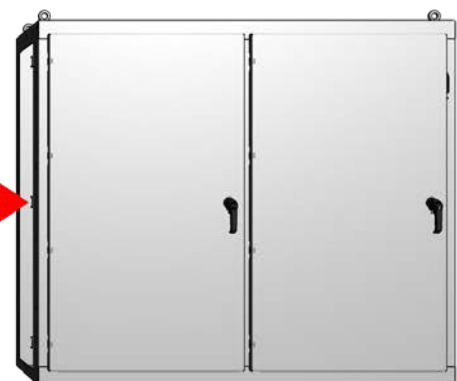

## Bay Compatibility

If a disconnect enclosure is not needed, use a Side Exterior Panel instead of a right bay to finish the enclosure.

**SCE-N68L4018**

**SCE-N68C7818**

**SCE-N68RX7818**