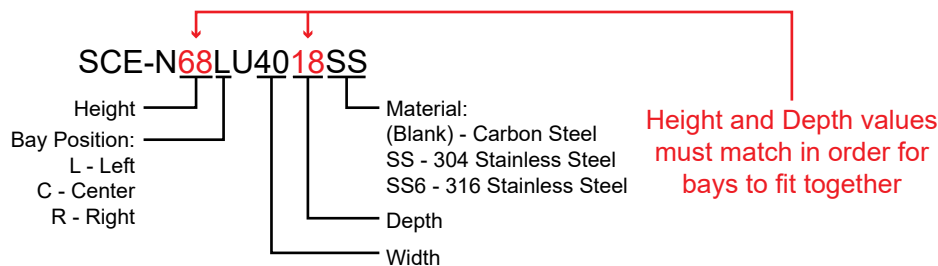

Construction

- Provisions for flange mount disconnect in right bays.
- 12-gauge carbon steel.
- ANSI 61 gray polyester powder coated interior and exterior.
- Seams continuously welded and ground smooth.
- Flange trough collar around all sides of door opening.
- Body stiffeners in large enclosures for extra rigidity.
- Heavy duty lifting eyes anchor into reinforced top.
- Concealed hinges.
- Black zinc die cast coinproof/padlocking handle on door.
- 3-point padlocking latching mechanism.
- End of latch rods have ramp shoes for easier door closing.
- Panel supports.
- Pour-in-place oil & water resistant gasket.
- Optional panels mount to collar studs.
- Ground stud on door and body.
- Hole plugs provided to seal holes in bottom of enclosure.
- Enclosures include provisions for system expansion.
- Includes cable-operated mechanical interlock that can be expanded across multiple bays.

Listings

- UL508A Type 3R, 4 and 12 [cULus Listed File E69392]
- NEMA Ratings 3R, 4, 12, 13
- IEC 60529 Ratings IP66
- Flammability Rating UL94-5V
- Outdoor UV Exposure (UL 746C) (f1) Rated

Bay Compatibility

If a disconnect enclosure is not needed, use a Side Exterior Panel instead of a right bay to finish the enclosure.