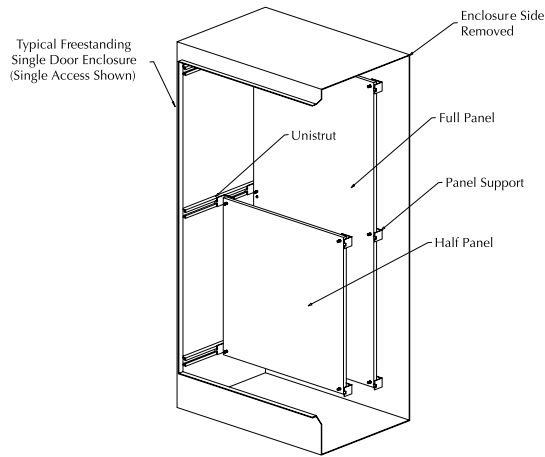

# Subpanels and Swing-out Panels for NEMA 3, 3R, 4, and 12 Freestanding Single-Door Enclosures

Subpanels for NEMA 3, 3R, 4, and 12 Freestanding Single-Door Enclosures				
Enclosures	Full Height Subpanels		Half Height Subpanels	
	Painted Steel	Galvanized	Painted Steel	Galvanized
<u>WRD602418FS4</u>	<u>WA60P24F1</u>	—	<u>WA60P24F2</u>	—
<u>WRD603624FS4</u>	<u>WA60P36F1</u>	<u>WA60P36F1G</u>	<u>WA60P36F2</u>	<u>WA60P36F2G</u>
<u>WRD722418FS4</u>	<u>WA72P24F1</u>	<u>WA72P24F1G</u>	—	—
<u>WRD723018FS4</u>	<u>WA72P30F1</u>	<u>WA72P30F1G</u>	—	—
<u>WRD723618FS4</u>	<u>WA72P36F1</u>	<u>WA72P36F1G</u>	—	—
<u>WRD723630FS4</u>	<u>WA72P36F1</u>	<u>WA72P36F1G</u>	—	—
<u>WRD723636FS4</u>	<u>WA72P36F1</u>	<u>WA72P36F1G</u>	—	—
<u>WRD903620FS4</u>	<u>WA90P36F1</u>	<u>WA90P36F1G</u>	—	—
<u>WRD903636FS4</u>	<u>WA90P36F1</u>	<u>WA90P36F1G</u>	—	—

## Description

- Panels for single-door single-access and single-door dual-access, freestanding NEMA 12, and freestanding NEMA 4 enclosures
- Can be positioned anywhere along horizontal depth-wise mounting channels
- Half-height panels can be located in the upper or lower portion of the enclosure
- Mounting hardware is furnished with each panel
- Painted steel subpanels are painted white polyester powder over phosphatized surfaces
- Galvanized subpanels have a conductive finish (no paint)
- May be used in two-door enclosures along with other freestanding accessories

## Dimensions