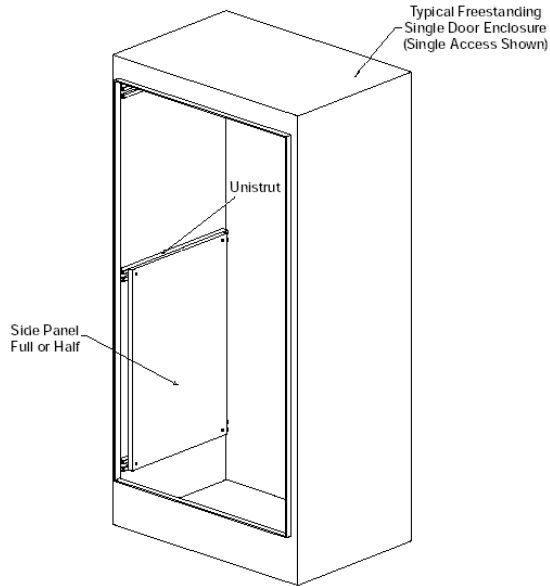

WA-SMP Series Side-Mount Panels for Freestanding Enclosures