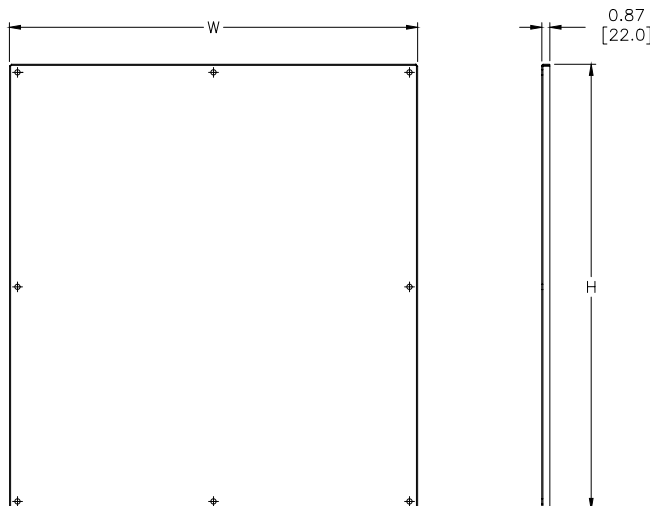

## Description

- Panels for single-door single-access and single-door dual-access, freestanding NEMA 12, and freestanding NEMA 4 enclosures
- Can be positioned anywhere along horizontal depth-wise mounting channels
- Half-height panels can be located in the upper or lower portion of the enclosure
- Mounting hardware is furnished with each panel
- Painted steel subpanels are painted white polyester powder over phosphatized surfaces
- Galvanized subpanels have a conductive finish (no paint)
- May be used in two-door enclosures along with other freestanding accessories

## Dimensions

Painted Steel	Price	Panel Size AxB
<b>WA72SMP14</b>	\$236.00	60.00 x 14.00 [1524 x 356]
<b>WA72SMP20</b>	\$288.00	60.00 x 20.00 [1524 x 508]

Note: Dimensions in inches [millimeters].