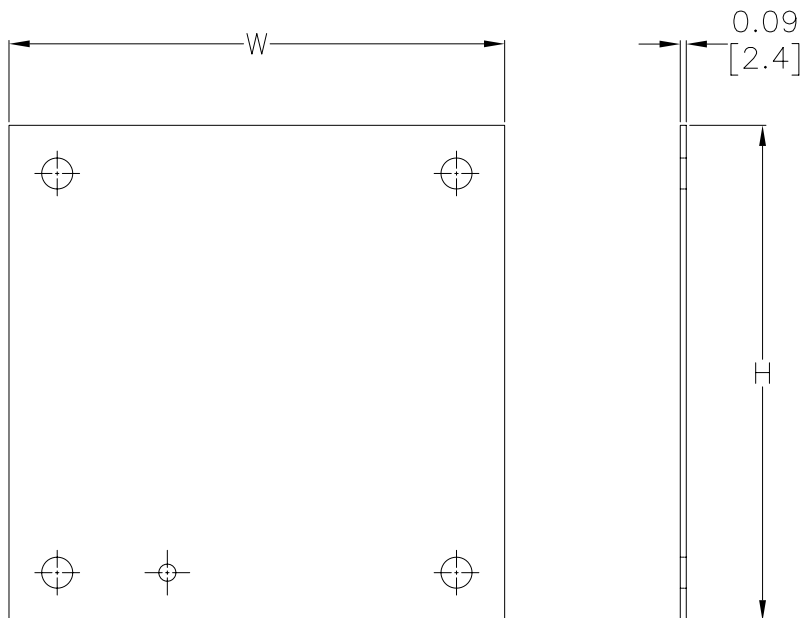

## Dimensions

SECTION X-X

NOTES:

1. PANELS MADE FROM 12 GA. STEEL
2. IF  $H = < 20"$ , PRINT POCKET IS 6" X 6". IF  $H = 20"$  OR MORE, PRINT POCKET IS 8" X 10".

## Dimensions

NOTE:  
SUBPANELS LARGER THAN  
20 X 20 HAVE (2) 0.31"  
GROUND HOLES.

Note: Perforated panels have 0.13in [3 mm] diameter holes at 0.25 in [6 mm] spacing.

Notes: Dimensions in inches [millimeters].

Letters in table correspond to letters on dimensional drawing.

Disconnect enclosures will be up to 2 in [51 mm] wider than width dimensions in this table.