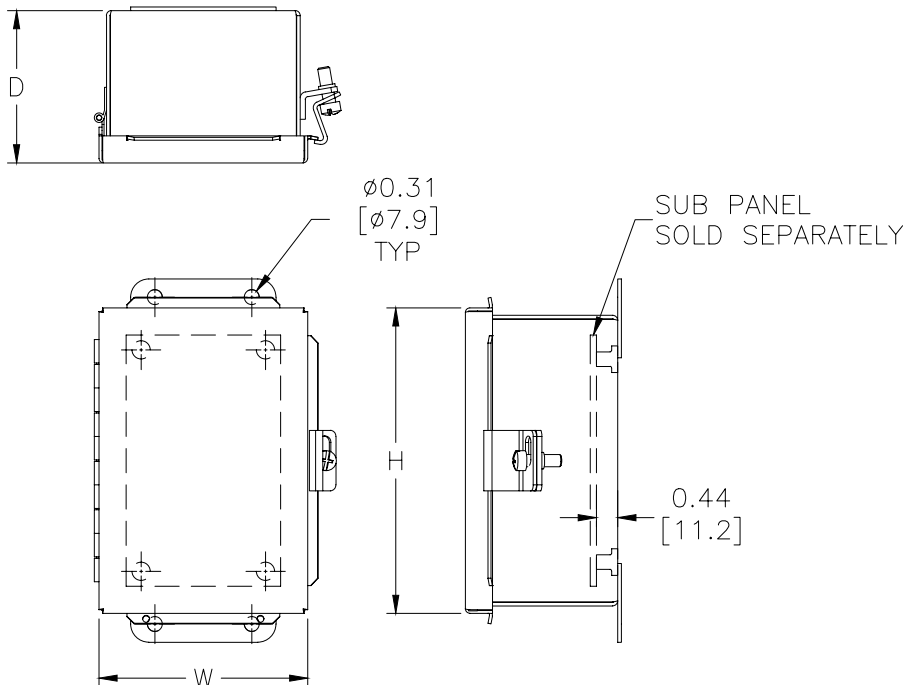

## Construction

- Bodies fabricated from 14-gauge steel
- Doors fabricated from 16-gauge steel
- Continuously-welded seams ground smooth, less knockouts or holes
- Lids are sealed with closed-cell oil-resistant neoprene gasket
- External mounting plates on top and bottom of enclosure
- Weldnuts provided for mounting optional subpanels securely on models 6 x 4 in [152 x 102 mm] and larger
- External screw clamps are quick and easy to operate
- Standard continuous hinge
- Grounding provisions provided
- Uses WAN12RA clamp

## Dimensions