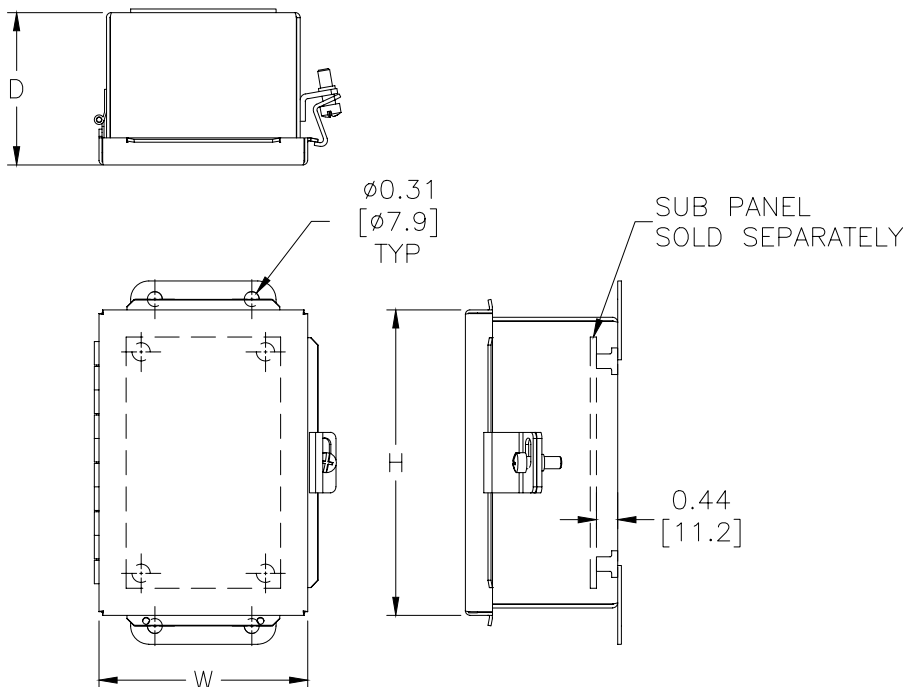

## Construction

- Bodies fabricated from 14-gauge steel
- Doors fabricated from 16-gauge steel
- Continuously-welded seams ground smooth, less knockouts or holes
- Lids are sealed with closed-cell oil-resistant neoprene gasket
- External mounting plates on top and bottom of enclosure
- Weldnuts provided for mounting optional subpanels securely on models 6 x 4 in [152 x 102 mm] and larger
- External screw clamps are quick and easy to operate
- Standard continuous hinge
- Grounding provisions provided
- Uses WAN12RA clamp

## Dimensions