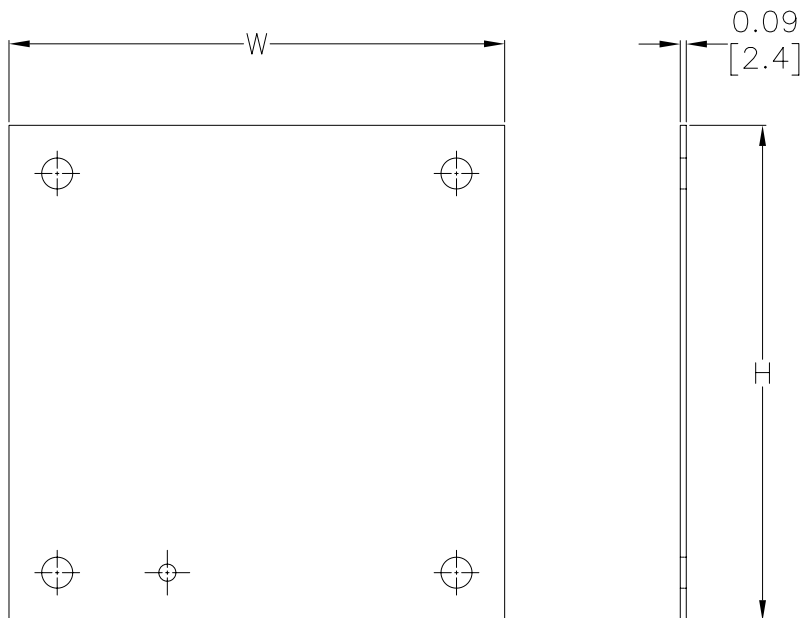

Dimensions

NOTE:
SUBPANELS LARGER THAN
20 X 20 HAVE (2) 0.31"
GROUND HOLES.

Note: Perforated panels have 0.13in [3 mm] diameter holes at 0.25 in [6 mm] spacing.