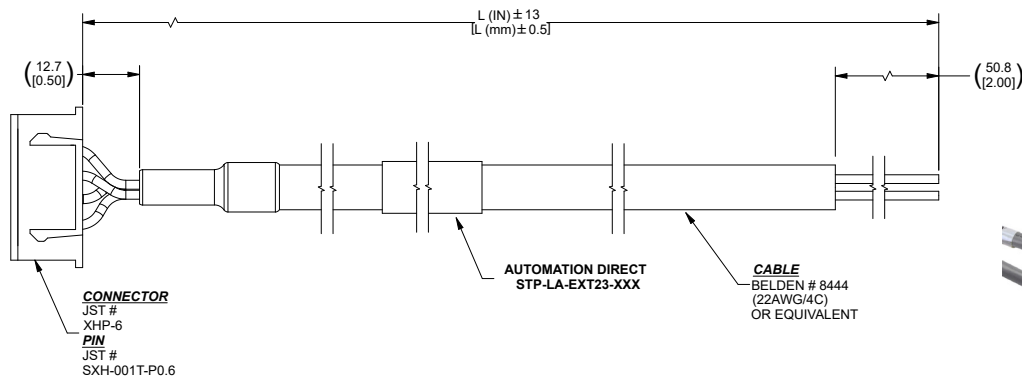

Linear Actuators

SureStep® Linear Actuators Cables

| Cables for SureStep Series Linear Actuators | | | |
|---|---------|---|---------------------|
| Part Number | Price | Description | Drawing |
| STP-LA-EXT17-006 | \$25.00 | SureStep extension cable, 6-pin (4-wire) connector to pigtail, 6ft cable length. For use with SureStep NEMA 17 STP-LE series linear actuators. | PDF |
| STP-LA-EXT17-010 | \$32.00 | SureStep extension cable, 6-pin (4-wire) connector to pigtail, 10ft cable length. For use with SureStep NEMA 17 STP-LE series linear actuators. | PDF |
| STP-LA-EXT17-020 | \$53.00 | SureStep extension cable, 6-pin (4-wire) connector to pigtail, 20ft cable length. For use with SureStep NEMA 17 STP-LE series linear actuators. | PDF |
| STP-LA-EXT23-006 | \$28.00 | SureStep extension cable, 6-pin (4-wire) connector to pigtail, 6ft cable length. For use with SureStep NEMA 23 STP-LE series linear actuators. | PDF |
| STP-LA-EXT23-010 | \$37.00 | SureStep extension cable, 6-pin (4-wire) connector to pigtail, 10ft cable length. For use with SureStep NEMA 23 STP-LE series linear actuators. | PDF |
| STP-LA-EXT23-020 | \$57.00 | SureStep extension cable, 6-pin (4-wire) connector to pigtail, 20ft cable length. For use with SureStep NEMA 23 STP-LE series linear actuators. | PDF |

STP-LA-EXT17-0xx Dimensions (mm [in])

| PINOUT CHART | | |
|--------------|--------|------|
| PIN # | COLOR | WIRE |
| 1 | RED | A+ |
| 2 | N/A | |
| 3 | YELLOW | A- |
| 4 | GREEN | B+ |
| 5 | N/A | |
| 6 | BLACK | B- |

| CABLES | | |
|------------------|---------------|---------------|
| CABLE PART # | LENGTH L (IN) | LENGTH L (mm) |
| STP-LA-EXT17-006 | 72 | 1828 |
| STP-LA-EXT17-010 | 120 | 3048 |
| STP-LA-EXT17-020 | 240 | 6096 |

[STP-LA-EXT17-006](#)

STP-LA-EXT23-0xx Dimensions (mm [in])

| PINOUT CHART | | |
|--------------|-------|------|
| PIN # | COLOR | WIRE |
| 1 | RED | A+ |
| 2 | N/A | |
| 3 | WHITE | A- |
| 4 | GREEN | B+ |
| 5 | N/A | |
| 6 | BLACK | B- |