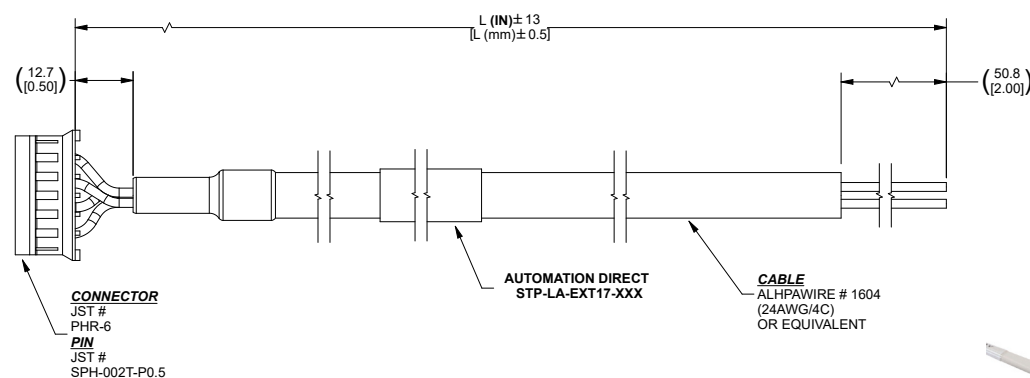

Linear Actuators

SureStep® Linear Actuators Cables

| Cables for SureStep Series Linear Actuators | | | |
|---|---------|---|---------------------|
| Part Number | Price | Description | Drawing |
| STP-LA-EXT17-006 | \$25.00 | SureStep extension cable, 6-pin (4-wire) connector to pigtail, 6ft cable length. For use with SureStep NEMA 17 STP-LE series linear actuators. | PDF |
| STP-LA-EXT17-010 | \$32.00 | SureStep extension cable, 6-pin (4-wire) connector to pigtail, 10ft cable length. For use with SureStep NEMA 17 STP-LE series linear actuators. | PDF |
| STP-LA-EXT17-020 | \$53.00 | SureStep extension cable, 6-pin (4-wire) connector to pigtail, 20ft cable length. For use with SureStep NEMA 17 STP-LE series linear actuators. | PDF |
| STP-LA-EXT23-006 | \$28.00 | SureStep extension cable, 6-pin (4-wire) connector to pigtail, 6ft cable length. For use with SureStep NEMA 23 STP-LE series linear actuators. | PDF |
| STP-LA-EXT23-010 | \$37.00 | SureStep extension cable, 6-pin (4-wire) connector to pigtail, 10ft cable length. For use with SureStep NEMA 23 STP-LE series linear actuators. | PDF |
| STP-LA-EXT23-020 | \$57.00 | SureStep extension cable, 6-pin (4-wire) connector to pigtail, 20ft cable length. For use with SureStep NEMA 23 STP-LE series linear actuators. | PDF |

STP-LA-EXT17-0xx Dimensions (mm [in])

| PINOUT CHART | | |
|--------------|--------|------|
| PIN # | COLOR | WIRE |
| 1 | RED | A+ |
| 2 | N/A | |
| 3 | YELLOW | A- |
| 4 | GREEN | B+ |
| 5 | N/A | |
| 6 | BLACK | B- |

| CABLES | | |
|------------------|---------------|---------------|
| CABLE PART # | LENGTH L (IN) | LENGTH L (mm) |
| STP-LA-EXT17-006 | 72 | 1828 |
| STP-LA-EXT17-010 | 120 | 3048 |
| STP-LA-EXT17-020 | 240 | 6096 |

[STP-LA-EXT17-006](#)

STP-LA-EXT23-0xx Dimensions (mm [in])

| PINOUT CHART | | |
|--------------|-------|------|
| PIN # | COLOR | WIRE |
| 1 | RED | A+ |
| 2 | N/A | |
| 3 | WHITE | A- |
| 4 | GREEN | B+ |
| 5 | N/A | |
| 6 | BLACK | B- |