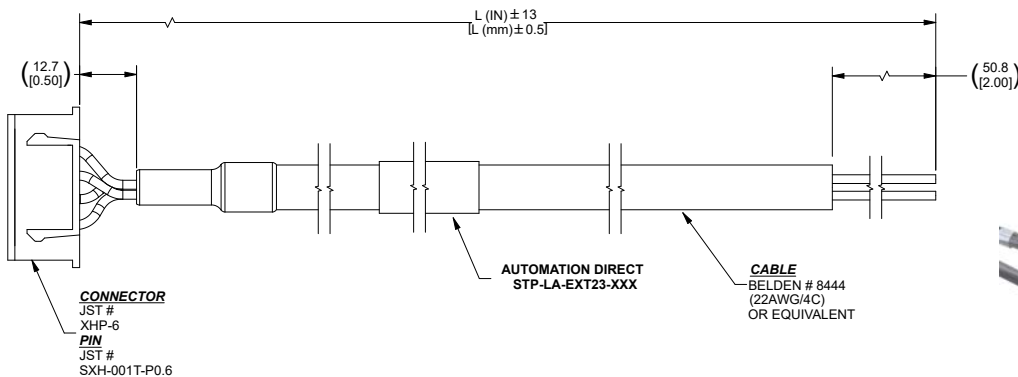

## SureStep® Linear Actuators Cables

Cables for SureStep Series Linear Actuators			
Part Number	Price	Description	Drawing
<a href="#">STP-LA-EXT17-006</a>	\$25.00	SureStep extension cable, 6-pin (4-wire) connector to pigtail, 6ft cable length. For use with SureStep NEMA 17 STP-LE series linear actuators.	<a href="#">PDF</a>
<a href="#">STP-LA-EXT17-010</a>	\$32.00	SureStep extension cable, 6-pin (4-wire) connector to pigtail, 10ft cable length. For use with SureStep NEMA 17 STP-LE series linear actuators.	<a href="#">PDF</a>
<a href="#">STP-LA-EXT17-020</a>	\$53.00	SureStep extension cable, 6-pin (4-wire) connector to pigtail, 20ft cable length. For use with SureStep NEMA 17 STP-LE series linear actuators.	<a href="#">PDF</a>
<a href="#">STP-LA-EXT23-006</a>	\$28.00	SureStep extension cable, 6-pin (4-wire) connector to pigtail, 6ft cable length. For use with SureStep NEMA 23 STP-LE series linear actuators.	<a href="#">PDF</a>
<a href="#">STP-LA-EXT23-010</a>	\$37.00	SureStep extension cable, 6-pin (4-wire) connector to pigtail, 10ft cable length. For use with SureStep NEMA 23 STP-LE series linear actuators.	<a href="#">PDF</a>
<a href="#">STP-LA-EXT23-020</a>	\$57.00	SureStep extension cable, 6-pin (4-wire) connector to pigtail, 20ft cable length. For use with SureStep NEMA 23 STP-LE series linear actuators.	<a href="#">PDF</a>

### STP-LA-EXT17-0xx Dimensions (mm [in])

VIEW FROM WIRE ENTRANCE

PINOUT CHART		
PIN #	COLOR	WIRE
1	RED	A+
2	N/A	
3	YELLOW	A-
4	GREEN	B+
5	N/A	
6	BLACK	B-

CABLES		
CABLE PART #	LENGTH L (IN)	LENGTH L (mm)
STP-LA-EXT17-006	72	1828
STP-LA-EXT17-010	120	3048
STP-LA-EXT17-020	240	6096

### STP-LA-EXT23-0xx Dimensions (mm [in])

VIEW FROM WIRE ENTRANCE

PINOUT CHART		
PIN #	COLOR	WIRE
1	RED	A+
2	N/A	
3	WHITE	A-
4	GREEN	B+
5	N/A	
6	BLACK	B-

CABLES		
CABLE PART #	LENGTH L (IN)	LENGTH L (mm)
STP-LA-EXT23-006	72	1828
STP-LA-EXT23-010	120	3048
STP-LA-EXT23-020	240	6096