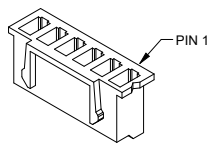

### STP-LA-EXT17-0xx Dimensions (mm [in])

VIEW FROM WIRE ENTRANCE

PINOUT CHART		
PIN #	COLOR	WIRE
1	RED	A+
2	N/A	
3	YELLOW	A-
4	GREEN	B+
5	N/A	
6	BLACK	B-

CABLES		
CABLE PART #	LENGTH L (IN)	LENGTH L (mm)
STP-LA-EXT17-006	72	1828
STP-LA-EXT17-010	120	3048
STP-LA-EXT17-020	240	6096

### STP-LA-EXT23-0xx Dimensions (mm [in])

VIEW FROM WIRE ENTRANCE

PINOUT CHART		
PIN #	COLOR	WIRE
1	RED	A+
2	N/A	
3	WHITE	A-
4	GREEN	B+
5	N/A	
6	BLACK	B-

CABLES		
CABLE PART #	LENGTH L (IN)	LENGTH L (mm)
STP-LA-EXT23-006	72	1828
STP-LA-EXT23-010	120	3048
STP-LA-EXT23-020	240	6096