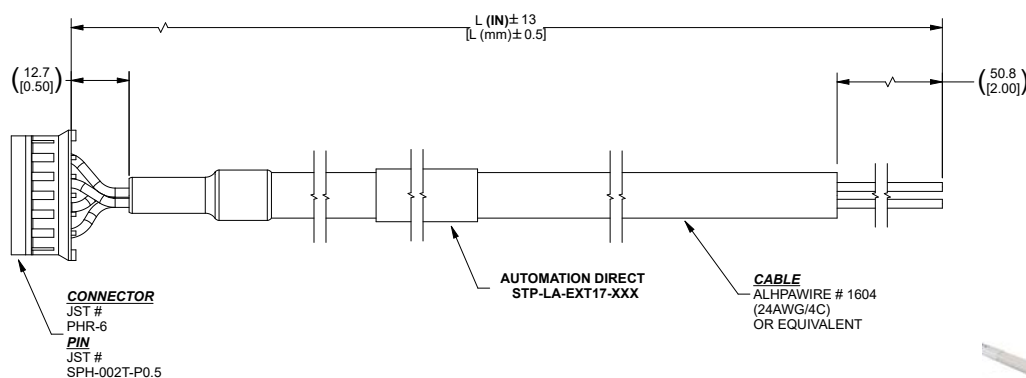

## SureStep® Linear Actuators Cables

Cables for SureStep Series Linear Actuators			
Part Number	Price	Description	Drawing
<a href="#">STP-LA-EXT17-006</a>	\$25.00	SureStep extension cable, 6-pin (4-wire) connector to pigtail, 6ft cable length. For use with SureStep NEMA 17 STP-LE series linear actuators.	<a href="#">PDF</a>
<a href="#">STP-LA-EXT17-010</a>	\$32.00	SureStep extension cable, 6-pin (4-wire) connector to pigtail, 10ft cable length. For use with SureStep NEMA 17 STP-LE series linear actuators.	<a href="#">PDF</a>
<a href="#">STP-LA-EXT17-020</a>	\$53.00	SureStep extension cable, 6-pin (4-wire) connector to pigtail, 20ft cable length. For use with SureStep NEMA 17 STP-LE series linear actuators.	<a href="#">PDF</a>
<a href="#">STP-LA-EXT23-006</a>	\$28.00	SureStep extension cable, 6-pin (4-wire) connector to pigtail, 6ft cable length. For use with SureStep NEMA 23 STP-LE series linear actuators.	<a href="#">PDF</a>
<a href="#">STP-LA-EXT23-010</a>	\$37.00	SureStep extension cable, 6-pin (4-wire) connector to pigtail, 10ft cable length. For use with SureStep NEMA 23 STP-LE series linear actuators.	<a href="#">PDF</a>
<a href="#">STP-LA-EXT23-020</a>	\$57.00	SureStep extension cable, 6-pin (4-wire) connector to pigtail, 20ft cable length. For use with SureStep NEMA 23 STP-LE series linear actuators.	<a href="#">PDF</a>

### STP-LA-EXT17-0xx Dimensions (mm [in])

VIEW FROM WIRE ENTRANCE

PINOUT CHART		
PIN #	COLOR	WIRE
1	RED	A+
2	N/A	
3	YELLOW	A-
4	GREEN	B+
5	N/A	
6	BLACK	B-

CABLES		
CABLE PART #	LENGTH L (IN)	LENGTH L (mm)
STP-LA-EXT17-006	72	1828
STP-LA-EXT17-010	120	3048
STP-LA-EXT17-020	240	6096

### STP-LA-EXT23-0xx Dimensions (mm [in])

VIEW FROM WIRE ENTRANCE

PINOUT CHART		
PIN #	COLOR	WIRE
1	RED	A+
2	N/A	
3	WHITE	A-
4	GREEN	B+
5	N/A	
6	BLACK	B-

CABLES		
CABLE PART #	LENGTH L (IN)	LENGTH L (mm)
STP-LA-EXT23-006	72	1828
STP-LA-EXT23-010	120	3048
STP-LA-EXT23-020	240	6096