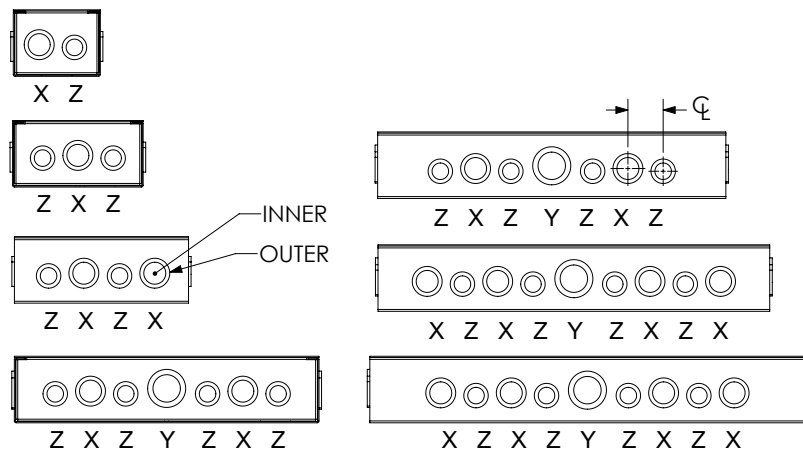

TYPICAL SIZES AND SPACING