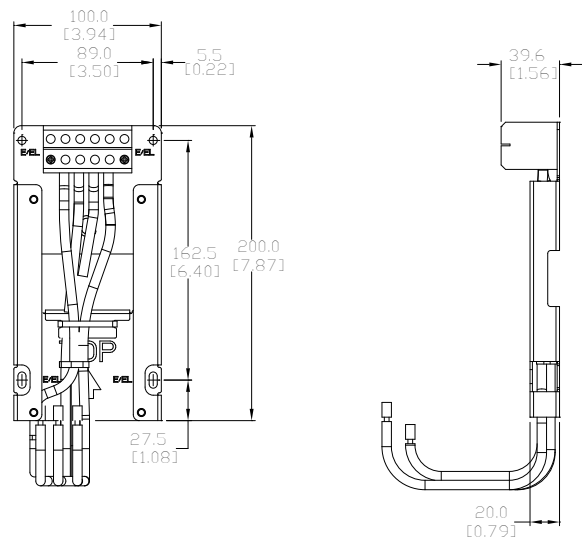

GS20A-MP-C