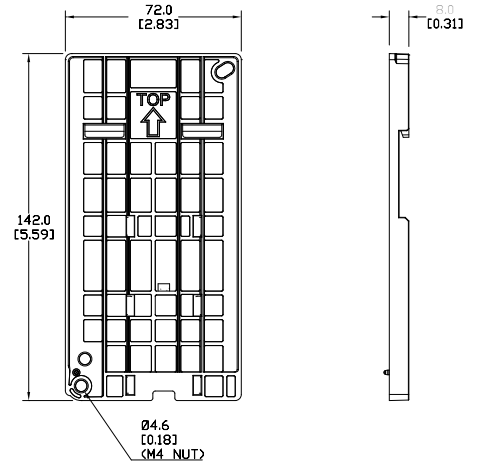

DuraPulse Optional Accessories – Mounting Kits

DIN Rail Mounting

Frame A, B, and C GS10, GS20, and GS30 drives can be DIN rail mounted using a DIN rail mounting kit. One kit is used for A and B frame drives, while a second kit is used for C frame drives. Please see the GSxx series User Manual for additional information and installation instructions.

GSxx DIN Rail Mounting Compatibility					
Drive Model			Frame	DIN Rail Kit	Price
GS10 Series	GS20 Series	GS30 Series			
GS11N-10P2	GS21-10P2	–	A1	GS20A-DR-AB	\$5.25
GS11N-20P2	GS21-20P2	–	A1		
GS13N-20P2	GS23-20P2	–	A1		
GS13N-20P5	GS23-20P5	GS31-20P5	A2		
–	–	GS33-20P5	A2		
–	–	GS33-40P5	A2		
GS11N-10P5	GS21-10P5	GS33-21P0	A3		
GS11N-20P5	GS21-20P5	GS33-41P0	A3		
GS13N-40P5	GS23-40P5	–	A4		
GS13N-21P0	GS23-21P0	–	A5		
–	GS23-41P0	–	A5		
–	GS23-51P0	–	A5		
GS13N-41P0	–	–	A6		
GS13N-22P0	GS23-22P0	GS33-22P0	B1		
GS13N-42P0	GS23-42P0	GS33-42P0	B1		
–	GS23-52P0	–	B1		
GS11N-21P0	GS21-21P0	GS31-21P0	B2		
GS11N-22P0	GS21-11P0	GS31-22P0	C1		
GS11N-23P0	GS21-22P0	GS33-23P0	C1		
GS13N-23P0	GS21-23P0	GS33-25P0	C1		
GS13N-25P0	GS23-23P0	GS33-43P0	C1		
GS11N-11P0	GS23-25P0	GS33-45P0	C1		
GS13N-43P0	GS23-43P0	–	C1		
GS13N-45P0	GS23-45P0	–	C1		
–	GS23-53P0	–	C1		
–	GS23-55P0	–	C1		

GS20A-DR-AB

GS20A-DR-C

DuraPulse Optional Accessories – Mounting Kits

Mounting Adapter Plate

The mounting adapter plate can be used to change the wiring orientation for the GS10, GS20, and GS30 series and provides flexibility for installation. This accessory changes the wiring method from the “bottom-mains input/ bottom-motor output” to the “top-mains input/bottom-motor output” for GS10/GS20/GS30. Use the table below to select the correct mounting plate for your drive. Please see your GSxx series User Manual for additional information and installation instructions.