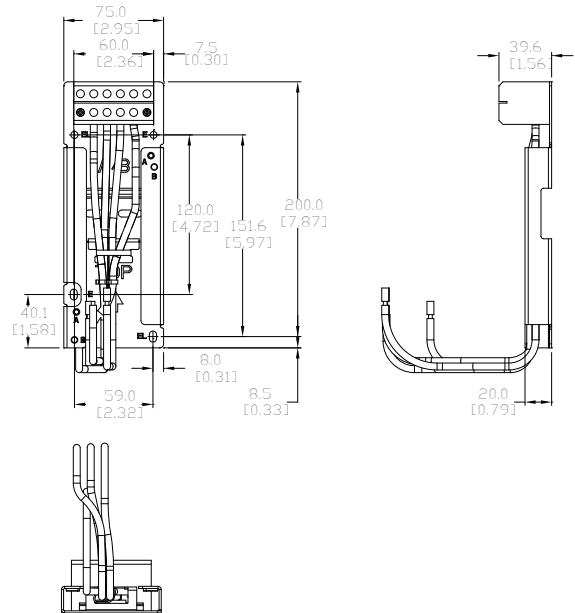

DuraPulse Optional Accessories – Mounting Kits

DIN Rail Mounting

Frame A, B, and C GS10, GS20, and GS30 drives can be DIN rail mounted using a DIN rail mounting kit. One kit is used for A and B frame drives, while a second kit is used for C frame drives. Please see the GSxx series User Manual for additional information and installation instructions.

GS20A-DR-AB

GS20A-DR-C

DuraPulse Optional Accessories – Mounting Kits

Mounting Adapter Plate

The mounting adapter plate can be used to change the wiring orientation for the GS10, GS20, and GS30 series and provides flexibility for installation. This accessory changes the wiring method from the “bottom-mains input/ bottom-motor output” to the “top-mains input/bottom-motor output” for GS10/GS20/GS30. Use the table below to select the correct mounting plate for your drive. Please see your GSxx series User Manual for additional information and installation instructions.

GSxx Mounting Adapter Compatibility					
Drive Model			Frame	Mounting Plate	Price
GS10 Series	GS20 Series	GS30 Series			
GS11N-10P2	GS21-10P2	-	A1	GS20A-MP-AB	\$46.00
GS11N-20P2	GS21-20P2	-	A1		
GS13N-20P2	GS23-20P2	-	A1		
GS13N-20P5	GS23-20P5	GS31-20P5	A2		
-	-	GS33-20P5	A2		
-	-	GS33-40P5	A2		
GS11N-10P5	GS21-10P5	GS33-21P0	A3		
GS11N-20P5	GS21-20P5	GS33-41P0	A3		
GS13N-40P5	GS23-40P5	-	A4		
GS13N-21P0	GS23-21P0	-	A5		
-	GS23-41P0	-	A5		
-	GS23-51P0	-	A5		
GS13N-41P0	-	-	A6		
GS13N-22P0	GS23-22P0	GS33-22P0	B1		
GS13N-42P0	GS23-42P0	GS33-42P0	B1		
-	GS23-52P0	-	B1		
GS11N-21P0	GS21-21P0	GS31-21P0	B2		
GS11N-22P0	GS21-11P0	GS31-22P0	C1	GS20A-MP-C	\$54.00
GS11N-23P0	GS21-22P0	GS33-23P0	C1		
GS13N-23P0	GS21-23P0	GS33-25P0	C1		
GS13N-25P0	GS23-23P0	GS33-43P0	C1		
GS11N-11P0	GS23-25P0	GS33-45P0	C1		
GS13N-43P0	GS23-43P0	-	C1		
GS13N-45P0	GS23-45P0	-	C1		
-	GS23-53P0	-	C1		
-	GS23-55P0	-	C1		