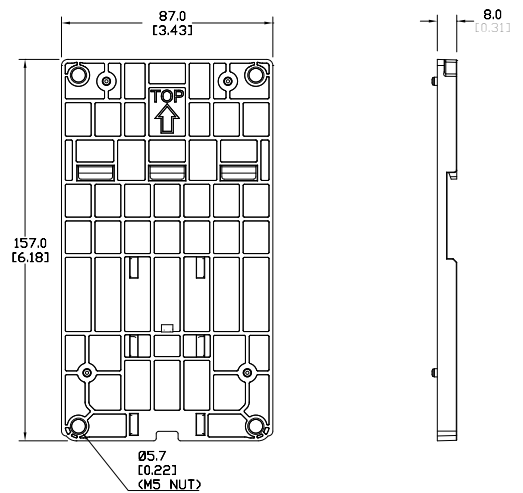

DuraPulse Optional Accessories – Mounting Kits

DIN Rail Mounting

Frame A, B, and C GS10, GS20, and GS30 drives can be DIN rail mounted using a DIN rail mounting kit. One kit is used for A and B frame drives, while a second kit is used for C frame drives. Please see the GSxx series User Manual for additional information and installation instructions.

GSxx DIN Rail Mounting Compatibility					
Drive Model			Frame	DIN Rail Kit	Price
GS10 Series	GS20 Series	GS30 Series			
GS11N-10P2	GS21-10P2	–	A1	GS20A-DR-AB	\$5.25
GS11N-20P2	GS21-20P2	–	A1		
GS13N-20P2	GS23-20P2	–	A1		
GS13N-20P5	GS23-20P5	GS31-20P5	A2		
–	–	GS33-20P5	A2		
–	–	GS33-40P5	A2		
GS11N-10P5	GS21-10P5	GS33-21P0	A3		
GS11N-20P5	GS21-20P5	GS33-41P0	A3		
GS13N-40P5	GS23-40P5	–	A4		
GS13N-21P0	GS23-21P0	–	A5		
–	GS23-41P0	–	A5		
–	GS23-51P0	–	A5		
GS13N-41P0	–	–	A6		
GS13N-22P0	GS23-22P0	GS33-22P0	B1		
GS13N-42P0	GS23-42P0	GS33-42P0	B1		
–	GS23-52P0	–	B1		
GS11N-21P0	GS21-21P0	GS31-21P0	B2		
GS11N-22P0	GS21-11P0	GS31-22P0	C1		
GS11N-23P0	GS21-22P0	GS33-23P0	C1		
GS13N-23P0	GS21-23P0	GS33-25P0	C1		
GS13N-25P0	GS23-23P0	GS33-43P0	C1		
GS11N-11P0	GS23-25P0	GS33-45P0	C1		
GS13N-43P0	GS23-43P0	–	C1		
GS13N-45P0	GS23-45P0	–	C1		
–	GS23-53P0	–	C1		
–	GS23-55P0	–	C1		

GS20A-DR-AB

GS20A-DR-C

DuraPulse Optional Accessories – Mounting Kits

Mounting Adapter Plate

The mounting adapter plate can be used to change the wiring orientation for the GS10, GS20, and GS30 series and provides flexibility for installation. This accessory changes the wiring method from the “bottom-mains input/ bottom-motor output” to the “top-mains input/bottom-motor output” for GS10/GS20/GS30. Use the table below to select the correct mounting plate for your drive. Please see your GSxx series User Manual for additional information and installation instructions.