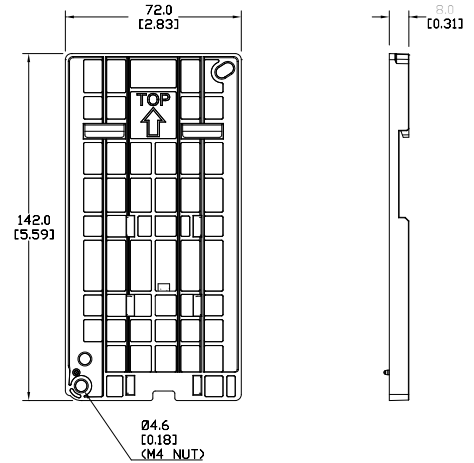

DuraPulse Optional Accessories – Mounting Kits

DIN Rail Mounting

Frame A, B, and C GS10, GS20, and GS30 drives can be DIN rail mounted using a DIN rail mounting kit. One kit is used for A and B frame drives, while a second kit is used for C frame drives. Please see the GSxx series User Manual for additional information and installation instructions.

GSxx DIN Rail Mounting Compatibility					
Drive Model			Frame	DIN Rail Kit	Price
GS10 Series	GS20 Series	GS30 Series			
GS11N-10P2	GS21-10P2	–	A1	GS20A-DR-AB	\$5.25
GS11N-20P2	GS21-20P2	–	A1		
GS13N-20P2	GS23-20P2	–	A1		
GS13N-20P5	GS23-20P5	GS31-20P5	A2		
–	–	GS33-20P5	A2		
–	–	GS33-40P5	A2		
GS11N-10P5	GS21-10P5	GS33-21P0	A3		
GS11N-20P5	GS21-20P5	GS33-41P0	A3		
GS13N-40P5	GS23-40P5	–	A4		
GS13N-21P0	GS23-21P0	–	A5		
–	GS23-41P0	–	A5		
–	GS23-51P0	–	A5		
GS13N-41P0	–	–	A6		
GS13N-22P0	GS23-22P0	GS33-22P0	B1		
GS13N-42P0	GS23-42P0	GS33-42P0	B1		
–	GS23-52P0	–	B1		
GS11N-21P0	GS21-21P0	GS31-21P0	B2		
GS11N-22P0	GS21-11P0	GS31-22P0	C1		
GS11N-23P0	GS21-22P0	GS33-23P0	C1		
GS13N-23P0	GS21-23P0	GS33-25P0	C1		
GS13N-25P0	GS23-23P0	GS33-43P0	C1		
GS11N-11P0	GS23-25P0	GS33-45P0	C1		
GS13N-43P0	GS23-43P0	–	C1		
GS13N-45P0	GS23-45P0	–	C1		
–	GS23-53P0	–	C1		
–	GS23-55P0	–	C1		

GS20A-DR-AB

GS20A-DR-C

DuraPulse Optional Accessories – Mounting Kits

Mounting Adapter Plate

The mounting adapter plate can be used to change the wiring orientation for the GS10, GS20, and GS30 series and provides flexibility for installation. This accessory changes the wiring method from the “bottom-mains input/ bottom-motor output” to the “top-mains input/bottom-motor output” for GS10/GS20/GS30. Use the table below to select the correct mounting plate for your drive. Please see your GSxx series User Manual for additional information and installation instructions.