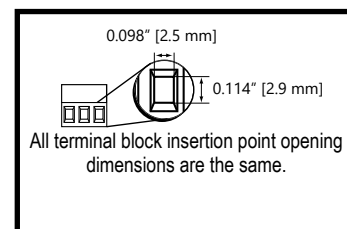

Module Dimensions

ZL-RTB20

ZL-RTB40

ZL-RTB50

Note: Dimensions shown in Inches [mm]

ZIP LINK[®] Module Dimensions

AUTOMATIONDIRECT[®]

ZL-RTB20-1

ZL-RTB40-1

ZL-RTB-COM

Module Dimensions

ZL-RFU20

ZL-RFU40

ZL-FUSE-16

Note: Dimensions shown in Inches [mm]

Module Dimensions

ZL-RRL16-24-1 ZL-RRL16-24-2

ZL-RLS1-24 ZL-RLS1-120

ZL-RLS1-24 ZL-RLS4-120

Note: Dimensions shown in Inches [mm]

Module Dimensions

ZL-RRL16F-24-1 ZL-RRL16F-24-2

ZL-RRL16W-24-1 ZL-RRL16W-24-2

Note: Dimensions shown in Inches [mm]

Module Dimensions

ZL-LTB16-24-1

ZL-LTB32-24-1

ZL-TSD8-24 ZL-TSD8-120

Note: Dimensions shown in Inches [mm]

ZIP LINK[®] Module Dimensions

AUTOMATIONDIRECT[®]

ZL-RTB-DB09/15/25