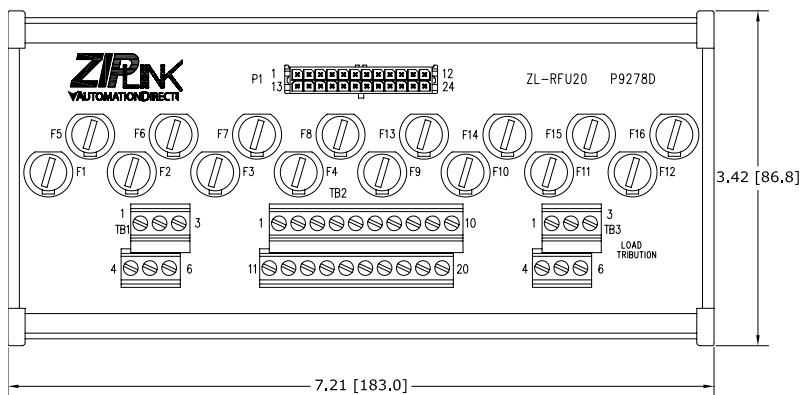

Module Dimensions

ZL-RTB20

ZL-RTB40

ZL-RTB50

Note: Dimensions shown in Inches [mm]

ZIP LINK[®] Module Dimensions

AUTOMATIONDIRECT[®]

ZL-RTB20-1

ZL-RTB40-1

ZL-RTB-COM

Module Dimensions

ZL-RFU20

ZL-RFU40

ZL-FUSE-16

Note: Dimensions shown in Inches [mm]

Module Dimensions

ZL-RRL16-24-1 ZL-RRL16-24-2

ZL-RLS1-24 ZL-RLS1-120

ZL-RLS1-24 ZL-RLS4-120

Note: Dimensions shown in Inches [mm]

Module Dimensions

ZL-RRL16F-24-1 ZL-RRL16F-24-2

ZL-RRL16W-24-1 ZL-RRL16W-24-2

Note: Dimensions shown in Inches [mm]

Module Dimensions

ZL-LTB16-24-1

ZL-LTB32-24-1

ZL-TSD8-24 ZL-TSD8-120

Note: Dimensions shown in Inches [mm]

ZIP LINK[®] Module Dimensions

AUTOMATIONDIRECT[®]

ZL-RTB-DB09/15/25