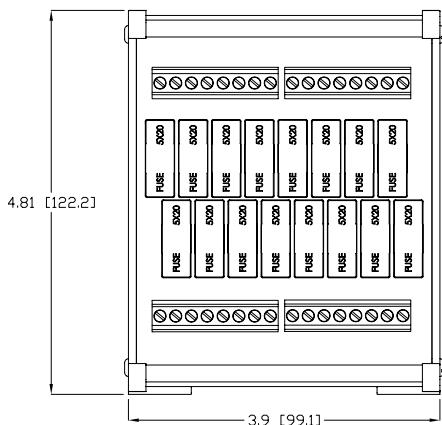

Module Dimensions

ZL-RTB20

ZL-RTB40

ZL-RTB50

Note: Dimensions shown in Inches [mm]

ZIP LINK[®] Module Dimensions

AUTOMATIONDIRECT[®]

ZL-RTB20-1

ZL-RTB40-1

ZL-RTB-COM

Module Dimensions

ZL-RFU20

ZL-RFU40

ZL-FUSE-16

Note: Dimensions shown in Inches [mm]

Module Dimensions

ZL-RRL16-24-1 ZL-RRL16-24-2

ZL-RLS1-24 ZL-RLS1-120

ZL-RLS1-24 ZL-RLS4-120

Note: Dimensions shown in Inches [mm]

Module Dimensions

ZL-RRL16F-24-1 ZL-RRL16F-24-2

ZL-RRL16W-24-1 ZL-RRL16W-24-2

Note: Dimensions shown in Inches [mm]

Module Dimensions

ZL-LTB16-24-1

ZL-LTB32-24-1

ZL-TSD8-24 ZL-TSD8-120

Note: Dimensions shown in Inches [mm]

ZIP LINK[®] Module Dimensions

AUTOMATIONDIRECT[®]

ZL-RTB-DB09/15/25