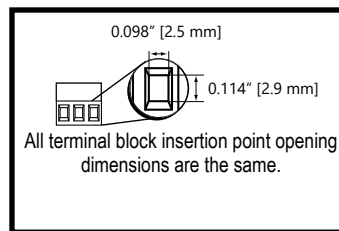

Module Dimensions

ZL-RTB20

ZL-RTB40

ZL-RTB50

Note: Dimensions shown in Inches [mm]

ZIP LINK[®] Module Dimensions

AUTOMATIONDIRECT[®]

ZL-RTB20-1

ZL-RTB40-1

ZL-RTB-COM

Module Dimensions

ZL-RFU20

ZL-RFU40

ZL-FUSE-16

Note: Dimensions shown in Inches [mm]

Module Dimensions

ZL-RRL16-24-1 ZL-RRL16-24-2

ZL-RLS1-24 ZL-RLS1-120

ZL-RLS1-24 ZL-RLS4-120

Note: Dimensions shown in Inches [mm]

Module Dimensions

ZL-RRL16F-24-1 ZL-RRL16F-24-2

ZL-RRL16W-24-1 ZL-RRL16W-24-2

Note: Dimensions shown in Inches [mm]

Module Dimensions

ZL-LTB16-24-1

ZL-LTB32-24-1

ZL-TSD8-24 ZL-TSD8-120

Note: Dimensions shown in Inches [mm]

ZIP LINK[®] Module Dimensions

AUTOMATIONDIRECT[®]

ZL-RTB-DB09/15/25