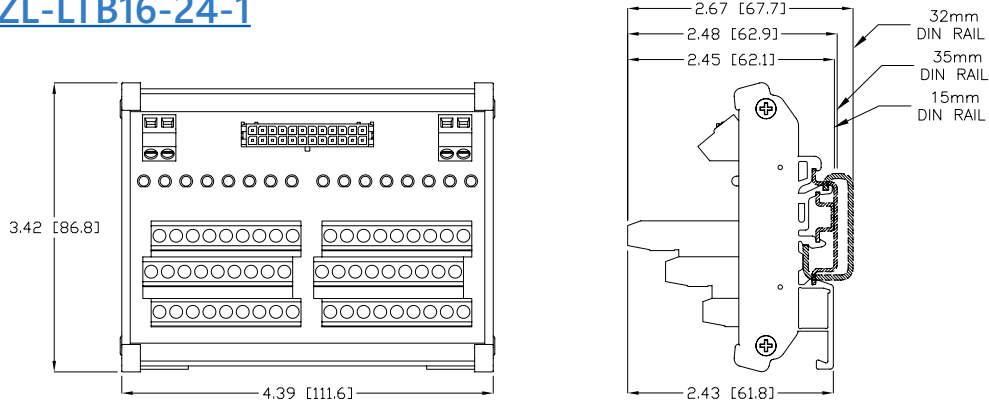

ZL-RTB40-1

ZL-RTB-COM

Module Dimensions

ZL-RFU20

ZL-RFU40

ZL-FUSE-16

Note: Dimensions shown in Inches [mm]

Module Dimensions

ZL-RRL16-24-1 ZL-RRL16-24-2

ZL-RLS1-24 ZL-RLS1-120

ZL-RLS1-24 ZL-RLS4-120

Note: Dimensions shown in Inches [mm]

Module Dimensions

ZL-RRL16F-24-1 ZL-RRL16F-24-2

ZL-RRL16W-24-1 ZL-RRL16W-24-2

Note: Dimensions shown in Inches [mm]

Module Dimensions

ZL-LTB16-24-1

ZL-LTB32-24-1

ZL-TSD8-24 ZL-TSD8-120

Note: Dimensions shown in Inches [mm]

ZIP LINK[®] Module Dimensions

AUTOMATIONDIRECT[®]

ZL-RTB-DB09/15/25

ZL-RTB-RJ12

Note: Dimensions shown in Inches [mm]

ZIP LINK[®] Module Dimensions

AUTOMATIONDIRECT[®]

ZL-CDM-RJ12X4

ZL-CDM-RJ12X10

Note: Dimensions shown in Inches [mm]

ZIP LINK[®] Module Dimensions