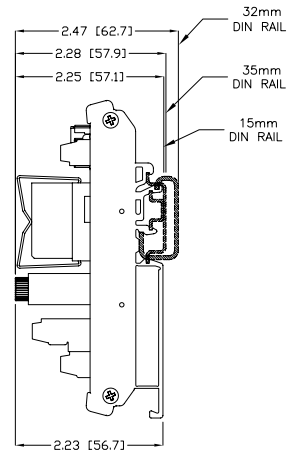

ZL-RTB40-1

ZL-RTB-COM

Module Dimensions

ZL-RFU20

ZL-RFU40

ZL-FUSE-16

Note: Dimensions shown in Inches [mm]

Module Dimensions

ZL-RRL16-24-1 ZL-RRL16-24-2

ZL-RLS1-24 ZL-RLS1-120

ZL-RLS1-24 ZL-RLS4-120

Note: Dimensions shown in Inches [mm]

Module Dimensions

ZL-RRL16F-24-1 ZL-RRL16F-24-2

ZL-RRL16W-24-1 ZL-RRL16W-24-2

Note: Dimensions shown in Inches [mm]

Module Dimensions

ZL-LTB16-24-1

ZL-LTB32-24-1

ZL-TSD8-24 ZL-TSD8-120

Note: Dimensions shown in Inches [mm]

ZIP LINK[®] Module Dimensions

AUTOMATIONDIRECT[®]

ZL-RTB-DB09/15/25

ZL-RTB-RJ12

Note: Dimensions shown in Inches [mm]

ZIP LINK[®] Module Dimensions

AUTOMATIONDIRECT[®]

ZL-CDM-RJ12X4

ZL-CDM-RJ12X10

Note: Dimensions shown in Inches [mm]

ZIP LINK[®] Module Dimensions