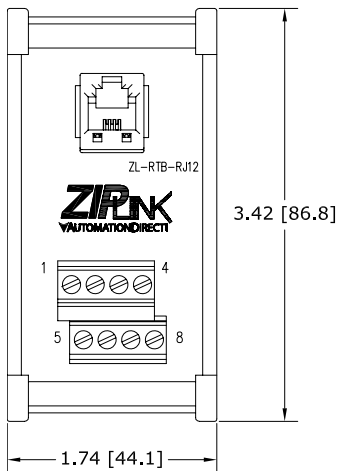

ZL-RRL16-24-1 ZL-RRL16-24-2

ZL-RLS1-24 ZL-RLS1-120

ZL-RLS1-24 ZL-RLS4-120

Note: Dimensions shown in Inches [mm]

Module Dimensions

ZL-RRL16F-24-1 ZL-RRL16F-24-2

ZL-RRL16W-24-1 ZL-RRL16W-24-2

Note: Dimensions shown in Inches [mm]

Module Dimensions

ZL-LTB16-24-1

ZL-LTB32-24-1

ZL-TSD8-24 ZL-TSD8-120

Note: Dimensions shown in Inches [mm]

ZIP LINK[®] Module Dimensions

AUTOMATIONDIRECT[®]

ZL-RTB-DB09/15/25

ZL-RTB-RJ12

Note: Dimensions shown in Inches [mm]

ZIP LINK[®] Module Dimensions

AUTOMATIONDIRECT[®]

ZL-CDM-RJ12X4

ZL-CDM-RJ12X10

Note: Dimensions shown in Inches [mm]

ZIP LINK[®] Module Dimensions

AUTOMATIONDIRECT[®]

ZL-RTB-RJ45

Note: Dimensions shown in Inches [mm]