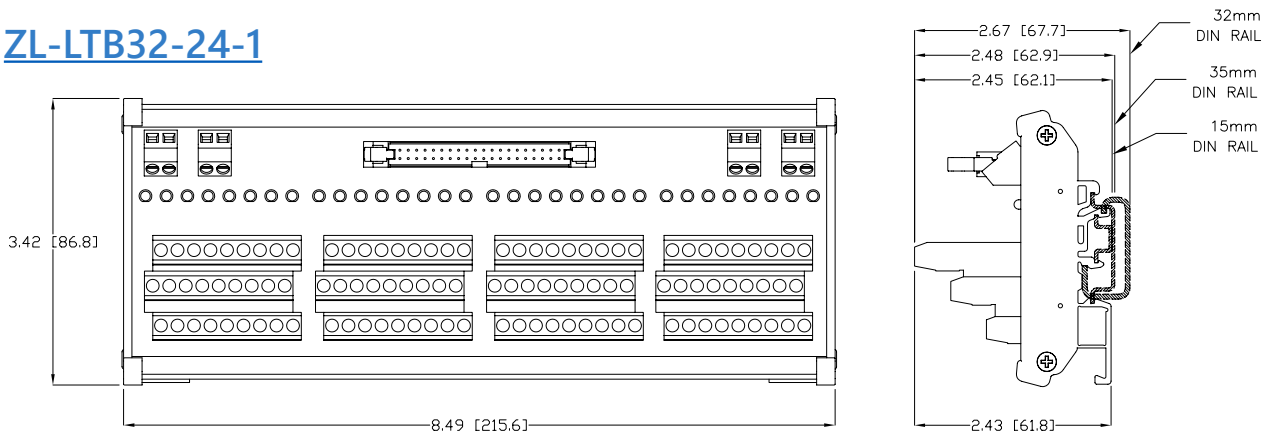

ZL-RTB40-1

ZL-RTB-COM

Module Dimensions

ZL-RFU20

ZL-RFU40

ZL-FUSE-16

Note: Dimensions shown in Inches [mm]

Module Dimensions

ZL-RRL16-24-1 ZL-RRL16-24-2

ZL-RLS1-24 ZL-RLS1-120

ZL-RLS1-24 ZL-RLS4-120

Note: Dimensions shown in Inches [mm]

Module Dimensions

ZL-RRL16F-24-1 ZL-RRL16F-24-2

ZL-RRL16W-24-1 ZL-RRL16W-24-2

Note: Dimensions shown in Inches [mm]

Module Dimensions

ZL-LTB16-24-1

ZL-LTB32-24-1

ZL-TSD8-24 ZL-TSD8-120

Note: Dimensions shown in Inches [mm]

ZIP LINK[®] Module Dimensions

AUTOMATIONDIRECT[®]

ZL-RTB-DB09/15/25

ZL-RTB-RJ12

Note: Dimensions shown in Inches [mm]

ZIP LINK[®] Module Dimensions

AUTOMATIONDIRECT[®]

ZL-CDM-RJ12X4

ZL-CDM-RJ12X10

Note: Dimensions shown in Inches [mm]

ZIP LINK[®] Module Dimensions