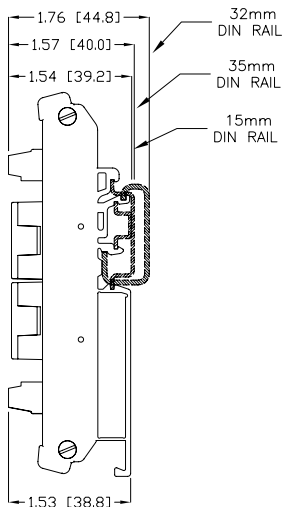

Module Dimensions

ZL-RTB20

ZL-RTB40

ZL-RTB50

Note: Dimensions shown in Inches [mm]

ZIP LINK[®] Module Dimensions

AUTOMATIONDIRECT[®]

ZL-RTB20-1

ZL-RTB40-1

ZL-RTB-COM

Module Dimensions

ZL-RFU20

ZL-RFU40

ZL-FUSE-16

Note: Dimensions shown in Inches [mm]

Module Dimensions

ZL-RRL16-24-1 ZL-RRL16-24-2

ZL-RLS1-24 ZL-RLS1-120

ZL-RLS1-24 ZL-RLS4-120

Note: Dimensions shown in Inches [mm]

Module Dimensions

ZL-RRL16F-24-1 ZL-RRL16F-24-2

ZL-RRL16W-24-1 ZL-RRL16W-24-2

Note: Dimensions shown in Inches [mm]

Module Dimensions

ZL-LTB16-24-1

ZL-LTB32-24-1

ZL-TSD8-24 ZL-TSD8-120

Note: Dimensions shown in Inches [mm]

ZIP LINK[®] Module Dimensions

AUTOMATIONDIRECT[®]

ZL-RTB-DB09/15/25