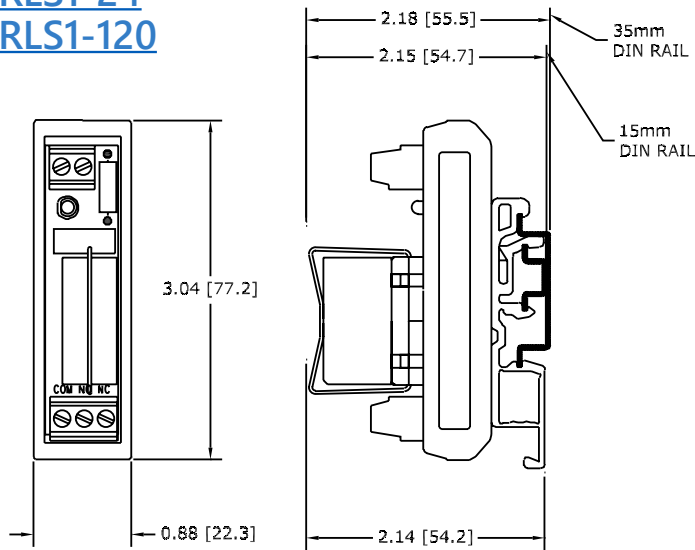

Module Dimensions

ZL-RTB20

ZL-RTB40

ZL-RTB50

Note: Dimensions shown in Inches [mm]

ZIP LINK[®] Module Dimensions

AUTOMATIONDIRECT[®]

ZL-RTB20-1

ZL-RTB40-1

ZL-RTB-COM

Module Dimensions

ZL-RFU20

ZL-RFU40

ZL-FUSE-16

Note: Dimensions shown in Inches [mm]

Module Dimensions

ZL-RRL16-24-1 ZL-RRL16-24-2

ZL-RLS1-24 ZL-RLS1-120

ZL-RLS1-24 ZL-RLS4-120

Note: Dimensions shown in Inches [mm]

Module Dimensions

ZL-RRL16F-24-1 ZL-RRL16F-24-2

ZL-RRL16W-24-1 ZL-RRL16W-24-2

Note: Dimensions shown in Inches [mm]

Module Dimensions

ZL-LTB16-24-1

ZL-LTB32-24-1

ZL-TSD8-24 ZL-TSD8-120

Note: Dimensions shown in Inches [mm]

ZIP LINK[®] Module Dimensions

AUTOMATIONDIRECT[®]

ZL-RTB-DB09/15/25