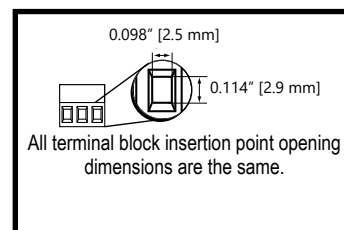

ZL-RTB40-1

ZL-RTB-COM

Module Dimensions

ZL-RFU20

ZL-RFU40

ZL-FUSE-16

Note: Dimensions shown in Inches [mm]

Module Dimensions

ZL-RRL16-24-1 ZL-RRL16-24-2

ZL-RLS1-24 ZL-RLS1-120

ZL-RLS1-24 ZL-RLS4-120

Note: Dimensions shown in Inches [mm]

Module Dimensions

ZL-RRL16F-24-1 ZL-RRL16F-24-2

ZL-RRL16W-24-1 ZL-RRL16W-24-2

Note: Dimensions shown in Inches [mm]

Module Dimensions

ZL-LTB16-24-1

ZL-LTB32-24-1

ZL-TSD8-24 ZL-TSD8-120

Note: Dimensions shown in Inches [mm]

ZIP LINK[®] Module Dimensions

AUTOMATIONDIRECT[®]

ZL-RTB-DB09/15/25

ZL-RTB-RJ12

Note: Dimensions shown in Inches [mm]

ZIP LINK[®] Module Dimensions

AUTOMATIONDIRECT[®]

ZL-CDM-RJ12X4

ZL-CDM-RJ12X10

Note: Dimensions shown in Inches [mm]

ZIP LINK[®] Module Dimensions