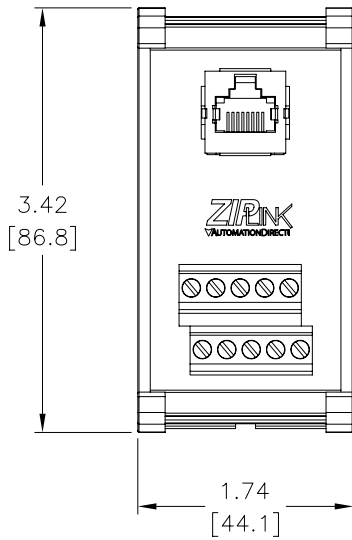

ZL-RRL16-24-1 ZL-RRL16-24-2

ZL-RLS1-24 ZL-RLS1-120

ZL-RLS1-24 ZL-RLS4-120

Note: Dimensions shown in Inches [mm]

Module Dimensions

ZL-RRL16F-24-1 ZL-RRL16F-24-2

ZL-RRL16W-24-1 ZL-RRL16W-24-2

Note: Dimensions shown in Inches [mm]

Module Dimensions

ZL-LTB16-24-1

ZL-LTB32-24-1

ZL-TSD8-24 ZL-TSD8-120

Note: Dimensions shown in Inches [mm]

ZIP LINK[®] Module Dimensions

AUTOMATIONDIRECT[®]

ZL-RTB-DB09/15/25

ZL-RTB-RJ12

Note: Dimensions shown in Inches [mm]

ZIP LINK[®] Module Dimensions

AUTOMATIONDIRECT[®]

ZL-CDM-RJ12X4

ZL-CDM-RJ12X10

Note: Dimensions shown in Inches [mm]

ZIP LINK[®] Module Dimensions

AUTOMATIONDIRECT[®]

ZL-RTB-RJ45

Note: Dimensions shown in Inches [mm]