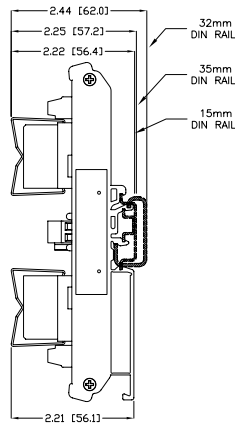

ZL-RTB40-1

ZL-RTB-COM

Module Dimensions

ZL-RFU20

ZL-RFU40

ZL-FUSE-16

Note: Dimensions shown in Inches [mm]

Module Dimensions

ZL-RRL16-24-1 ZL-RRL16-24-2

ZL-RLS1-24 ZL-RLS1-120

ZL-RLS1-24 ZL-RLS4-120

Note: Dimensions shown in Inches [mm]

Module Dimensions

ZL-RRL16F-24-1 ZL-RRL16F-24-2

ZL-RRL16W-24-1 ZL-RRL16W-24-2

Note: Dimensions shown in Inches [mm]

Module Dimensions

ZL-LTB16-24-1

ZL-LTB32-24-1

ZL-TSD8-24 ZL-TSD8-120

Note: Dimensions shown in Inches [mm]

ZIP LINK[®] Module Dimensions

AUTOMATIONDIRECT[®]

ZL-RTB-DB09/15/25

ZL-RTB-RJ12

Note: Dimensions shown in Inches [mm]

ZIP LINK[®] Module Dimensions

AUTOMATIONDIRECT[®]

ZL-CDM-RJ12X4

ZL-CDM-RJ12X10

Note: Dimensions shown in Inches [mm]

ZIP LINK[®] Module Dimensions