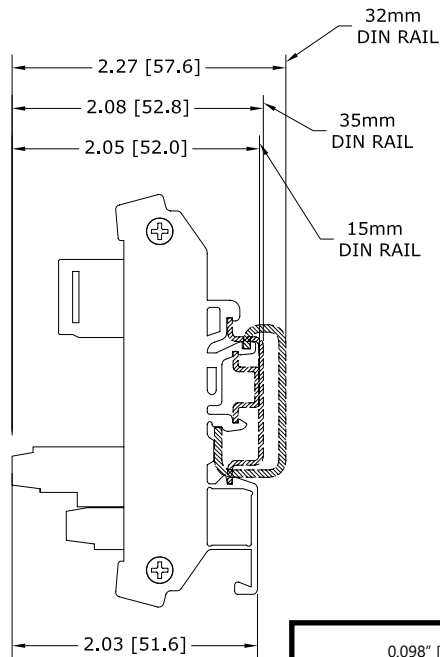

ZL-RRL16-24-1 ZL-RRL16-24-2

ZL-RLS1-24 ZL-RLS1-120

ZL-RLS1-24 ZL-RLS4-120

Note: Dimensions shown in Inches [mm]

Module Dimensions

ZL-RRL16F-24-1 ZL-RRL16F-24-2

ZL-RRL16W-24-1 ZL-RRL16W-24-2

Note: Dimensions shown in Inches [mm]

Module Dimensions

ZL-LTB16-24-1

ZL-LTB32-24-1

ZL-TSD8-24 ZL-TSD8-120

Note: Dimensions shown in Inches [mm]

ZIP LINK[®] Module Dimensions

AUTOMATIONDIRECT[®]

ZL-RTB-DB09/15/25

ZL-RTB-RJ12

Note: Dimensions shown in Inches [mm]

ZIP LINK[®] Module Dimensions

AUTOMATIONDIRECT[®]

ZL-CDM-RJ12X4

ZL-CDM-RJ12X10

Note: Dimensions shown in Inches [mm]

ZIP LINK[®] Module Dimensions

AUTOMATIONDIRECT[®]

ZL-RTB-RJ45

Note: Dimensions shown in Inches [mm]