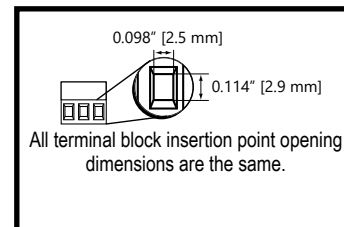

ZL-RTB40-1

ZL-RTB-COM

Module Dimensions

ZL-RFU20

ZL-RFU40

ZL-FUSE-16

Note: Dimensions shown in Inches [mm]

Module Dimensions

ZL-RRL16-24-1 ZL-RRL16-24-2

ZL-RLS1-24 ZL-RLS1-120

ZL-RLS1-24 ZL-RLS4-120

Note: Dimensions shown in Inches [mm]

Module Dimensions

ZL-RRL16F-24-1 ZL-RRL16F-24-2

ZL-RRL16W-24-1 ZL-RRL16W-24-2

Note: Dimensions shown in Inches [mm]

Module Dimensions

ZL-LTB16-24-1

ZL-LTB32-24-1

ZL-TSD8-24 ZL-TSD8-120

Note: Dimensions shown in Inches [mm]

ZIP LINK[®] Module Dimensions

AUTOMATIONDIRECT[®]

ZL-RTB-DB09/15/25

ZL-RTB-RJ12

Note: Dimensions shown in Inches [mm]

ZIP LINK[®] Module Dimensions

AUTOMATIONDIRECT[®]

ZL-CDM-RJ12X4

ZL-CDM-RJ12X10

Note: Dimensions shown in Inches [mm]

ZIP LINK[®] Module Dimensions