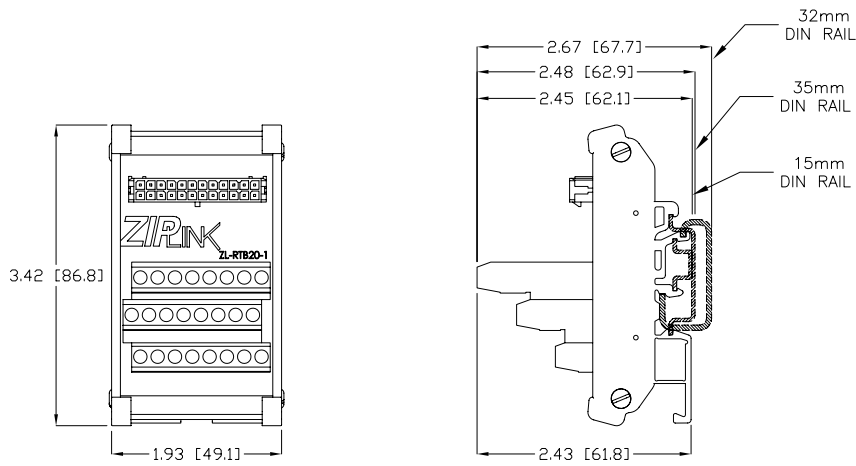

Module Dimensions

ZL-RTB20

ZL-RTB40

ZL-RTB50

Note: Dimensions shown in Inches [mm]

ZIP LINK[®] Module Dimensions

AUTOMATIONDIRECT[®]

ZL-RTB20-1

ZL-RTB40-1

ZL-RTB-COM

Module Dimensions

ZL-RFU20

ZL-RFU40

ZL-FUSE-16

Note: Dimensions shown in Inches [mm]

Module Dimensions

ZL-RRL16-24-1 ZL-RRL16-24-2

ZL-RLS1-24 ZL-RLS1-120

ZL-RLS1-24 ZL-RLS4-120

Note: Dimensions shown in Inches [mm]

Module Dimensions

ZL-RRL16F-24-1 ZL-RRL16F-24-2

ZL-RRL16W-24-1 ZL-RRL16W-24-2

Note: Dimensions shown in Inches [mm]

Module Dimensions

ZL-LTB16-24-1

ZL-LTB32-24-1

ZL-TSD8-24 ZL-TSD8-120

Note: Dimensions shown in Inches [mm]

ZIP LINK[®] Module Dimensions

AUTOMATIONDIRECT[®]

ZL-RTB-DB09/15/25