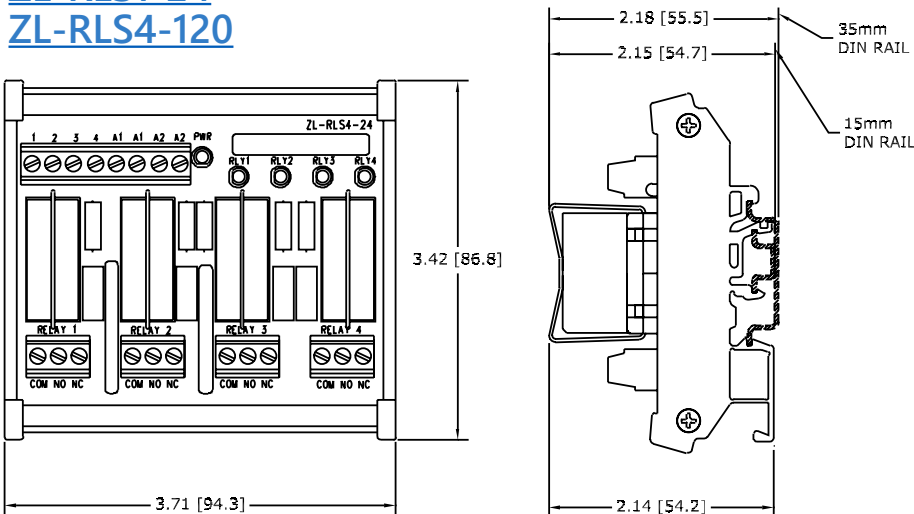

Module Dimensions

ZL-RTB20

ZL-RTB40

ZL-RTB50

Note: Dimensions shown in Inches [mm]

ZIP LINK[®] Module Dimensions

AUTOMATIONDIRECT[®]

ZL-RTB20-1

ZL-RTB40-1

ZL-RTB-COM

Module Dimensions

ZL-RFU20

ZL-RFU40

ZL-FUSE-16

Note: Dimensions shown in Inches [mm]

Module Dimensions

ZL-RRL16-24-1 ZL-RRL16-24-2

ZL-RLS1-24 ZL-RLS1-120

ZL-RLS1-24 ZL-RLS4-120

Note: Dimensions shown in Inches [mm]

Module Dimensions

ZL-RRL16F-24-1 ZL-RRL16F-24-2

ZL-RRL16W-24-1 ZL-RRL16W-24-2

Note: Dimensions shown in Inches [mm]

Module Dimensions

ZL-LTB16-24-1

ZL-LTB32-24-1

ZL-TSD8-24 ZL-TSD8-120

Note: Dimensions shown in Inches [mm]

ZIP LINK[®] Module Dimensions

AUTOMATIONDIRECT[®]

ZL-RTB-DB09/15/25