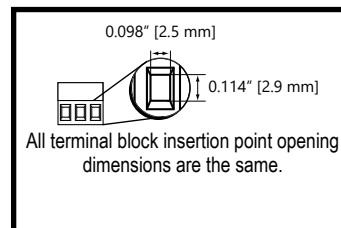

Module Dimensions

ZL-RTB20

ZL-RTB40

ZL-RTB50

Note: Dimensions shown in Inches [mm]

ZIP LINK[®] Module Dimensions

AUTOMATIONDIRECT[®]

ZL-RTB20-1

ZL-RTB40-1

ZL-RTB-COM

Module Dimensions

ZL-RFU20

ZL-RFU40

ZL-FUSE-16

Note: Dimensions shown in Inches [mm]

Module Dimensions

ZL-RRL16-24-1 ZL-RRL16-24-2

ZL-RLS1-24 ZL-RLS1-120

ZL-RLS1-24 ZL-RLS4-120

Note: Dimensions shown in Inches [mm]

Module Dimensions

ZL-RRL16F-24-1 ZL-RRL16F-24-2

ZL-RRL16W-24-1 ZL-RRL16W-24-2

Note: Dimensions shown in Inches [mm]

Module Dimensions

ZL-LTB16-24-1

ZL-LTB32-24-1

ZL-TSD8-24 ZL-TSD8-120

Note: Dimensions shown in Inches [mm]

ZIP LINK[®] Module Dimensions

AUTOMATIONDIRECT[®]

ZL-RTB-DB09/15/25