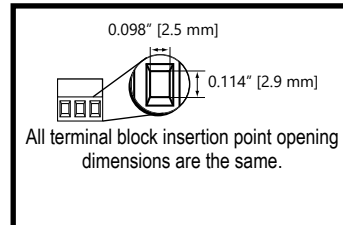

ZL-RTB40-1

ZL-RTB-COM

Module Dimensions

ZL-RFU20

ZL-RFU40

ZL-FUSE-16

Note: Dimensions shown in Inches [mm]

Module Dimensions

ZL-RRL16-24-1 ZL-RRL16-24-2

ZL-RLS1-24 ZL-RLS1-120

ZL-RLS1-24 ZL-RLS4-120

Note: Dimensions shown in Inches [mm]

Module Dimensions

ZL-RRL16F-24-1 ZL-RRL16F-24-2

ZL-RRL16W-24-1 ZL-RRL16W-24-2

Note: Dimensions shown in Inches [mm]

Module Dimensions

ZL-LTB16-24-1

ZL-LTB32-24-1

ZL-TSD8-24 ZL-TSD8-120

Note: Dimensions shown in Inches [mm]

ZIP LINK[®] Module Dimensions

AUTOMATIONDIRECT[®]

ZL-RTB-DB09/15/25

ZL-RTB-RJ12

Note: Dimensions shown in Inches [mm]

ZIP LINK[®] Module Dimensions

AUTOMATIONDIRECT[®]

ZL-CDM-RJ12X4

ZL-CDM-RJ12X10

Note: Dimensions shown in Inches [mm]

ZIP LINK[®] Module Dimensions