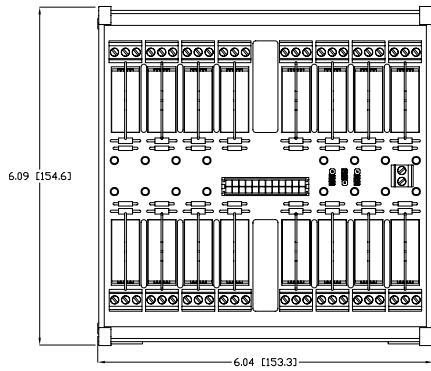

ZL-RTB40-1

ZL-RTB-COM

Module Dimensions

ZL-RFU20

ZL-RFU40

ZL-FUSE-16

Note: Dimensions shown in Inches [mm]

Module Dimensions

ZL-RRL16-24-1 ZL-RRL16-24-2

ZL-RLS1-24 ZL-RLS1-120

ZL-RLS1-24 ZL-RLS4-120

Note: Dimensions shown in Inches [mm]

Module Dimensions

ZL-RRL16F-24-1 ZL-RRL16F-24-2

ZL-RRL16W-24-1 ZL-RRL16W-24-2

Note: Dimensions shown in Inches [mm]

Module Dimensions

ZL-LTB16-24-1

ZL-LTB32-24-1

ZL-TSD8-24 ZL-TSD8-120

Note: Dimensions shown in Inches [mm]

ZIP LINK[®] Module Dimensions

AUTOMATIONDIRECT[®]

ZL-RTB-DB09/15/25

ZL-RTB-RJ12

Note: Dimensions shown in Inches [mm]

ZIP LINK[®] Module Dimensions

AUTOMATIONDIRECT[®]

ZL-CDM-RJ12X4

ZL-CDM-RJ12X10

Note: Dimensions shown in Inches [mm]

ZIP LINK[®] Module Dimensions