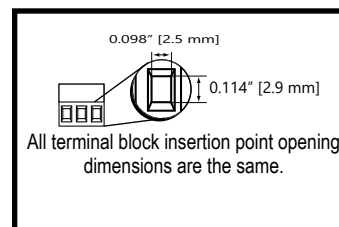

ZL-RRL16-24-1 ZL-RRL16-24-2

ZL-RLS1-24 ZL-RLS1-120

ZL-RLS1-24 ZL-RLS4-120

Note: Dimensions shown in Inches [mm]

Module Dimensions

ZL-RRL16F-24-1 ZL-RRL16F-24-2

ZL-RRL16W-24-1 ZL-RRL16W-24-2

Note: Dimensions shown in Inches [mm]

Module Dimensions

ZL-LTB16-24-1

ZL-LTB32-24-1

ZL-TSD8-24 ZL-TSD8-120

Note: Dimensions shown in Inches [mm]

ZIP LINK[®] Module Dimensions

AUTOMATIONDIRECT[®]

ZL-RTB-DB09/15/25

ZL-RTB-RJ12

Note: Dimensions shown in Inches [mm]

ZIP LINK[®] Module Dimensions

AUTOMATIONDIRECT[®]

ZL-CDM-RJ12X4

ZL-CDM-RJ12X10

Note: Dimensions shown in Inches [mm]

ZIP LINK[®] Module Dimensions

AUTOMATIONDIRECT[®]

ZL-RTB-RJ45

Note: Dimensions shown in Inches [mm]