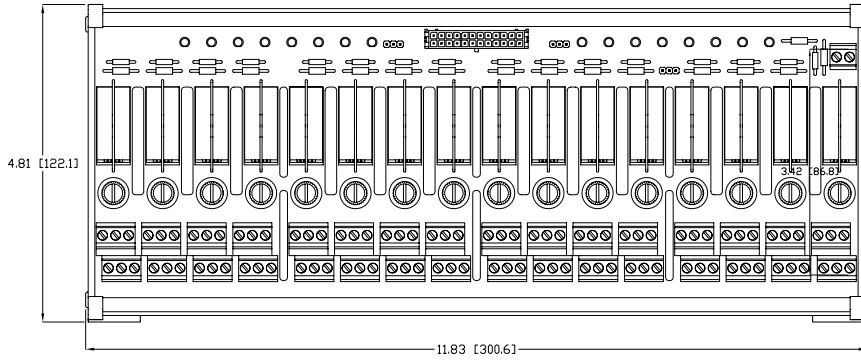

ZL-RTB40-1

ZL-RTB-COM

Module Dimensions

ZL-RFU20

ZL-RFU40

ZL-FUSE-16

Note: Dimensions shown in Inches [mm]

Module Dimensions

ZL-RRL16-24-1 ZL-RRL16-24-2

ZL-RLS1-24 ZL-RLS1-120

ZL-RLS1-24 ZL-RLS4-120

Note: Dimensions shown in Inches [mm]

Module Dimensions

ZL-RRL16F-24-1 ZL-RRL16F-24-2

ZL-RRL16W-24-1 ZL-RRL16W-24-2

Note: Dimensions shown in Inches [mm]

Module Dimensions

ZL-LTB16-24-1

ZL-LTB32-24-1

ZL-TSD8-24 ZL-TSD8-120

Note: Dimensions shown in Inches [mm]

ZIP LINK[®] Module Dimensions

AUTOMATIONDIRECT[®]

ZL-RTB-DB09/15/25

ZL-RTB-RJ12

Note: Dimensions shown in Inches [mm]

ZIP LINK[®] Module Dimensions

AUTOMATIONDIRECT[®]

ZL-CDM-RJ12X4

ZL-CDM-RJ12X10

Note: Dimensions shown in Inches [mm]

ZIP LINK[®] Module Dimensions