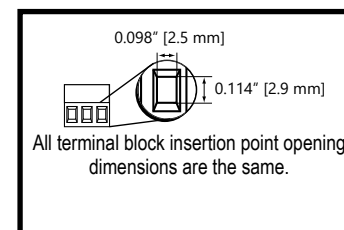

ZL-RTB40-1

ZL-RTB-COM

Module Dimensions

ZL-RFU20

ZL-RFU40

ZL-FUSE-16

Note: Dimensions shown in Inches [mm]

Module Dimensions

ZL-RRL16-24-1 ZL-RRL16-24-2

ZL-RLS1-24 ZL-RLS1-120

ZL-RLS1-24 ZL-RLS4-120

Note: Dimensions shown in Inches [mm]

Module Dimensions

ZL-RRL16F-24-1 ZL-RRL16F-24-2

ZL-RRL16W-24-1 ZL-RRL16W-24-2

Note: Dimensions shown in Inches [mm]

Module Dimensions

ZL-LTB16-24-1

ZL-LTB32-24-1

ZL-TSD8-24 ZL-TSD8-120

Note: Dimensions shown in Inches [mm]

ZIP LINK[®] Module Dimensions

AUTOMATIONDIRECT[®]

ZL-RTB-DB09/15/25

ZL-RTB-RJ12

Note: Dimensions shown in Inches [mm]

ZIP LINK[®] Module Dimensions

AUTOMATIONDIRECT[®]

ZL-CDM-RJ12X4

ZL-CDM-RJ12X10

Note: Dimensions shown in Inches [mm]

ZIP LINK[®] Module Dimensions