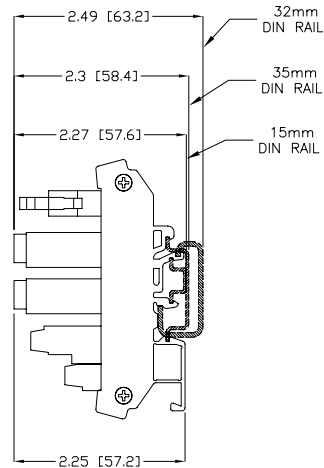

Module Dimensions

ZL-RTB20

ZL-RTB40

ZL-RTB50

Note: Dimensions shown in Inches [mm]

ZIP LINK[®] Module Dimensions

AUTOMATIONDIRECT[®]

ZL-RTB20-1

ZL-RTB40-1

ZL-RTB-COM

Module Dimensions

ZL-RFU20

ZL-RFU40

ZL-FUSE-16

Note: Dimensions shown in Inches [mm]

Module Dimensions

ZL-RRL16-24-1 ZL-RRL16-24-2

ZL-RLS1-24 ZL-RLS1-120

ZL-RLS1-24 ZL-RLS4-120

Note: Dimensions shown in Inches [mm]

Module Dimensions

ZL-RRL16F-24-1 ZL-RRL16F-24-2

ZL-RRL16W-24-1 ZL-RRL16W-24-2

Note: Dimensions shown in Inches [mm]

Module Dimensions

ZL-LTB16-24-1

ZL-LTB32-24-1

ZL-TSD8-24 ZL-TSD8-120

Note: Dimensions shown in Inches [mm]

ZIP LINK[®] Module Dimensions

AUTOMATIONDIRECT[®]

ZL-RTB-DB09/15/25