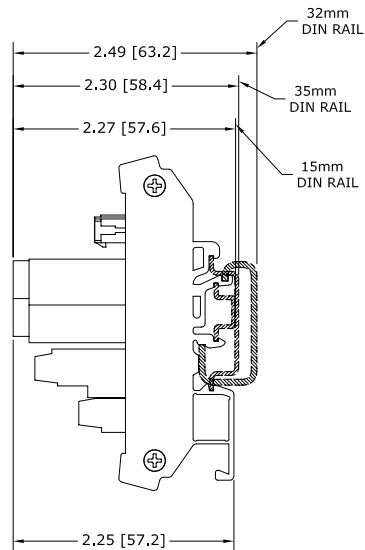

Module Dimensions

ZL-RTB20

ZL-RTB40

ZL-RTB50

Note: Dimensions shown in Inches [mm]

ZIP LINK[®] Module Dimensions

AUTOMATIONDIRECT[®]

ZL-RTB20-1

ZL-RTB40-1

ZL-RTB-COM

Module Dimensions

ZL-RFU20

ZL-RFU40

ZL-FUSE-16

Note: Dimensions shown in Inches [mm]

Module Dimensions

ZL-RRL16-24-1 ZL-RRL16-24-2

ZL-RLS1-24 ZL-RLS1-120

ZL-RLS1-24 ZL-RLS4-120

Note: Dimensions shown in Inches [mm]

Module Dimensions

ZL-RRL16F-24-1 ZL-RRL16F-24-2

ZL-RRL16W-24-1 ZL-RRL16W-24-2

Note: Dimensions shown in Inches [mm]

Module Dimensions

ZL-LTB16-24-1

ZL-LTB32-24-1

ZL-TSD8-24 ZL-TSD8-120

Note: Dimensions shown in Inches [mm]

ZIP LINK[®] Module Dimensions

AUTOMATIONDIRECT[®]

ZL-RTB-DB09/15/25