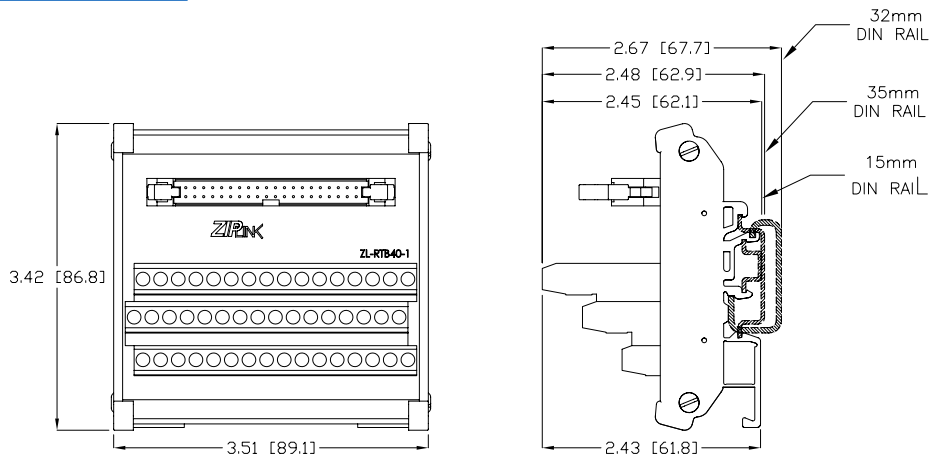

Module Dimensions

ZL-RTB20

ZL-RTB40

ZL-RTB50

Note: Dimensions shown in Inches [mm]

ZIP LINK[®] Module Dimensions

AUTOMATIONDIRECT[®]

ZL-RTB20-1

ZL-RTB40-1

ZL-RTB-COM

Module Dimensions

ZL-RFU20

ZL-RFU40

ZL-FUSE-16

Note: Dimensions shown in Inches [mm]

Module Dimensions

ZL-RRL16-24-1 ZL-RRL16-24-2

ZL-RLS1-24 ZL-RLS1-120

ZL-RLS1-24 ZL-RLS4-120

Note: Dimensions shown in Inches [mm]

Module Dimensions

ZL-RRL16F-24-1 ZL-RRL16F-24-2

ZL-RRL16W-24-1 ZL-RRL16W-24-2

Note: Dimensions shown in Inches [mm]

Module Dimensions

ZL-LTB16-24-1

ZL-LTB32-24-1

ZL-TSD8-24 ZL-TSD8-120

Note: Dimensions shown in Inches [mm]

ZIP LINK[®] Module Dimensions

AUTOMATIONDIRECT[®]

ZL-RTB-DB09/15/25