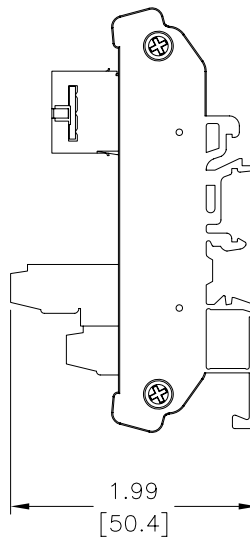

ZL-RRL16-24-1 ZL-RRL16-24-2

ZL-RLS1-24 ZL-RLS1-120

ZL-RLS1-24 ZL-RLS4-120

Note: Dimensions shown in Inches [mm]

Module Dimensions

ZL-RRL16F-24-1 ZL-RRL16F-24-2

ZL-RRL16W-24-1 ZL-RRL16W-24-2

Note: Dimensions shown in Inches [mm]

Module Dimensions

ZL-LTB16-24-1

ZL-LTB32-24-1

ZL-TSD8-24 ZL-TSD8-120

Note: Dimensions shown in Inches [mm]

ZIP LINK[®] Module Dimensions

AUTOMATIONDIRECT[®]

ZL-RTB-DB09/15/25

ZL-RTB-RJ12

Note: Dimensions shown in Inches [mm]

ZIP LINK[®] Module Dimensions

AUTOMATIONDIRECT[®]

ZL-CDM-RJ12X4

ZL-CDM-RJ12X10

Note: Dimensions shown in Inches [mm]

ZIP LINK[®] Module Dimensions

AUTOMATIONDIRECT[®]

ZL-RTB-RJ45

Note: Dimensions shown in Inches [mm]