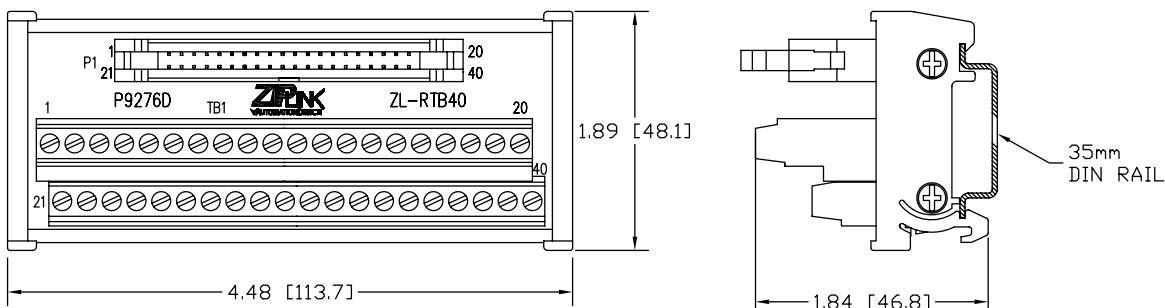

Module Dimensions

ZL-RTB20

ZL-RTB40

ZL-RTB50

Note: Dimensions shown in Inches [mm]

ZIP LINK[®] Module Dimensions

AUTOMATIONDIRECT[®]

ZL-RTB20-1

ZL-RTB40-1

ZL-RTB-COM

Module Dimensions

ZL-RFU20

ZL-RFU40

ZL-FUSE-16

Note: Dimensions shown in Inches [mm]

Module Dimensions

ZL-RRL16-24-1 ZL-RRL16-24-2

ZL-RLS1-24 ZL-RLS1-120

ZL-RLS1-24 ZL-RLS4-120

Note: Dimensions shown in Inches [mm]

Module Dimensions

ZL-RRL16F-24-1 ZL-RRL16F-24-2

ZL-RRL16W-24-1 ZL-RRL16W-24-2

Note: Dimensions shown in Inches [mm]

Module Dimensions

ZL-LTB16-24-1

ZL-LTB32-24-1

ZL-TSD8-24 ZL-TSD8-120

Note: Dimensions shown in Inches [mm]

ZIP LINK[®] Module Dimensions

AUTOMATIONDIRECT[®]

ZL-RTB-DB09/15/25