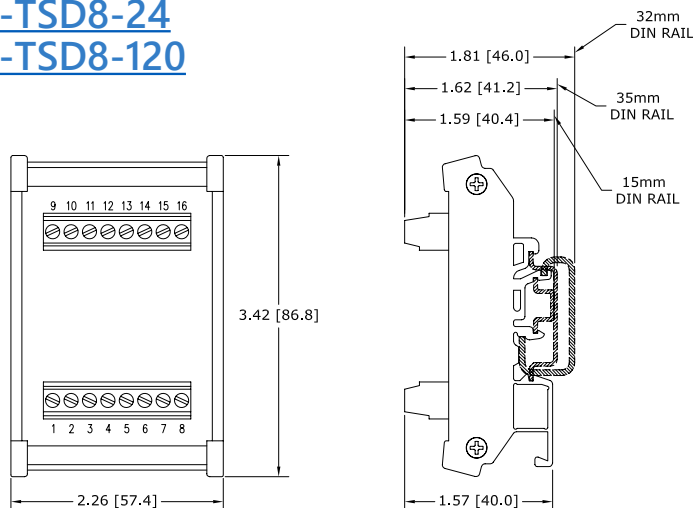

ZL-RRL16-24-1 ZL-RRL16-24-2

ZL-RLS1-24 ZL-RLS1-120

ZL-RLS1-24 ZL-RLS4-120

Note: Dimensions shown in Inches [mm]

Module Dimensions

ZL-RRL16F-24-1 ZL-RRL16F-24-2

ZL-RRL16W-24-1 ZL-RRL16W-24-2

Note: Dimensions shown in Inches [mm]

Module Dimensions

ZL-LTB16-24-1

ZL-LTB32-24-1

ZL-TSD8-24 ZL-TSD8-120

Note: Dimensions shown in Inches [mm]

ZIP LINK[®] Module Dimensions

AUTOMATIONDIRECT[®]

ZL-RTB-DB09/15/25

ZL-RTB-RJ12

Note: Dimensions shown in Inches [mm]

ZIP LINK[®] Module Dimensions

AUTOMATIONDIRECT[®]

ZL-CDM-RJ12X4

ZL-CDM-RJ12X10

Note: Dimensions shown in Inches [mm]

ZIP LINK[®] Module Dimensions

AUTOMATIONDIRECT[®]

ZL-RTB-RJ45

Note: Dimensions shown in Inches [mm]