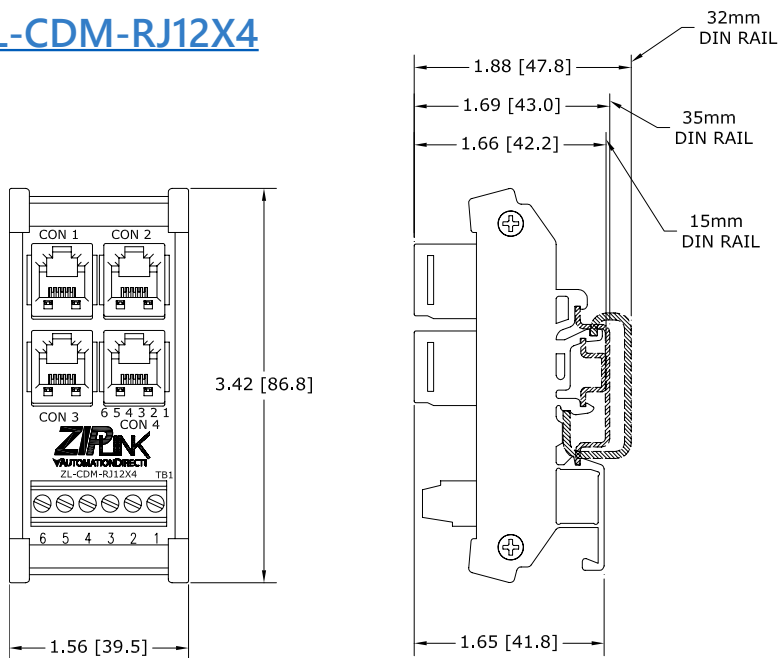

ZL-RRL16-24-1 ZL-RRL16-24-2

ZL-RLS1-24 ZL-RLS1-120

ZL-RLS1-24 ZL-RLS4-120

Note: Dimensions shown in Inches [mm]

Module Dimensions

ZL-RRL16F-24-1 ZL-RRL16F-24-2

ZL-RRL16W-24-1 ZL-RRL16W-24-2

Note: Dimensions shown in Inches [mm]

Module Dimensions

ZL-LTB16-24-1

ZL-LTB32-24-1

ZL-TSD8-24 ZL-TSD8-120

Note: Dimensions shown in Inches [mm]

ZIP LINK[®] Module Dimensions

AUTOMATIONDIRECT[®]

ZL-RTB-DB09/15/25

ZL-RTB-RJ12

Note: Dimensions shown in Inches [mm]

ZIP LINK[®] Module Dimensions

AUTOMATIONDIRECT[®]

ZL-CDM-RJ12X4

ZL-CDM-RJ12X10

Note: Dimensions shown in Inches [mm]

ZIP LINK[®] Module Dimensions

AUTOMATIONDIRECT[®]

ZL-RTB-RJ45

Note: Dimensions shown in Inches [mm]