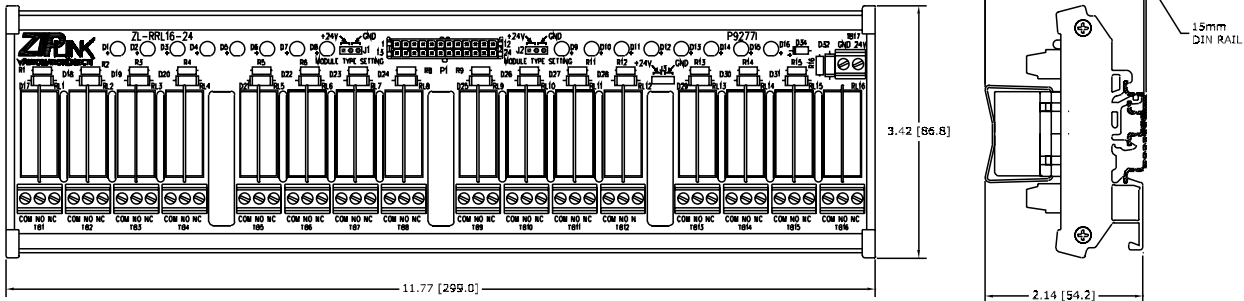

Module Dimensions

ZL-RTB20

ZL-RTB40

ZL-RTB50

Note: Dimensions shown in Inches [mm]

ZIP LINK[®] Module Dimensions

AUTOMATIONDIRECT[®]

ZL-RTB20-1

ZL-RTB40-1

ZL-RTB-COM

Module Dimensions

ZL-RFU20

ZL-RFU40

ZL-FUSE-16

Note: Dimensions shown in Inches [mm]

Module Dimensions

ZL-RRL16-24-1 ZL-RRL16-24-2

ZL-RLS1-24 ZL-RLS1-120

ZL-RLS1-24 ZL-RLS4-120

Note: Dimensions shown in Inches [mm]

Module Dimensions

ZL-RRL16F-24-1 ZL-RRL16F-24-2

ZL-RRL16W-24-1 ZL-RRL16W-24-2

Note: Dimensions shown in Inches [mm]

Module Dimensions

ZL-LTB16-24-1

ZL-LTB32-24-1

ZL-TSD8-24 ZL-TSD8-120

Note: Dimensions shown in Inches [mm]

ZIP LINK[®] Module Dimensions

AUTOMATIONDIRECT[®]

ZL-RTB-DB09/15/25