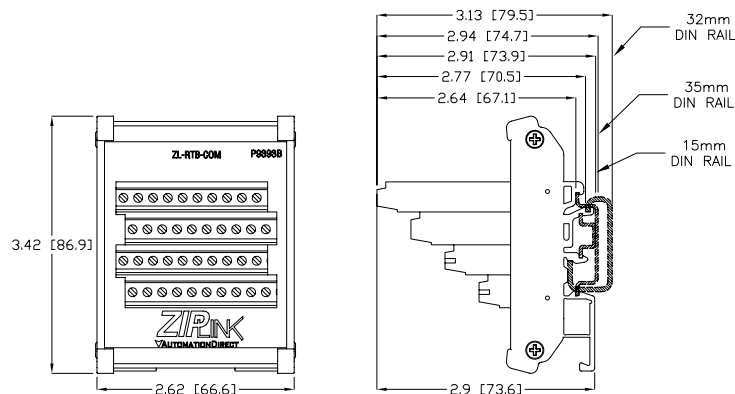

Module Dimensions

ZL-RTB20

ZL-RTB40

ZL-RTB50

Note: Dimensions shown in Inches [mm]

ZIP LINK[®] Module Dimensions

AUTOMATIONDIRECT[®]

ZL-RTB20-1

ZL-RTB40-1

ZL-RTB-COM

Module Dimensions

ZL-RFU20

ZL-RFU40

ZL-FUSE-16

Note: Dimensions shown in Inches [mm]

Module Dimensions

ZL-RRL16-24-1 ZL-RRL16-24-2

ZL-RLS1-24 ZL-RLS1-120

ZL-RLS1-24 ZL-RLS4-120

Note: Dimensions shown in Inches [mm]

Module Dimensions

ZL-RRL16F-24-1 ZL-RRL16F-24-2

ZL-RRL16W-24-1 ZL-RRL16W-24-2

Note: Dimensions shown in Inches [mm]

Module Dimensions

ZL-LTB16-24-1

ZL-LTB32-24-1

ZL-TSD8-24 ZL-TSD8-120

Note: Dimensions shown in Inches [mm]

ZIP LINK[®] Module Dimensions

AUTOMATIONDIRECT[®]

ZL-RTB-DB09/15/25