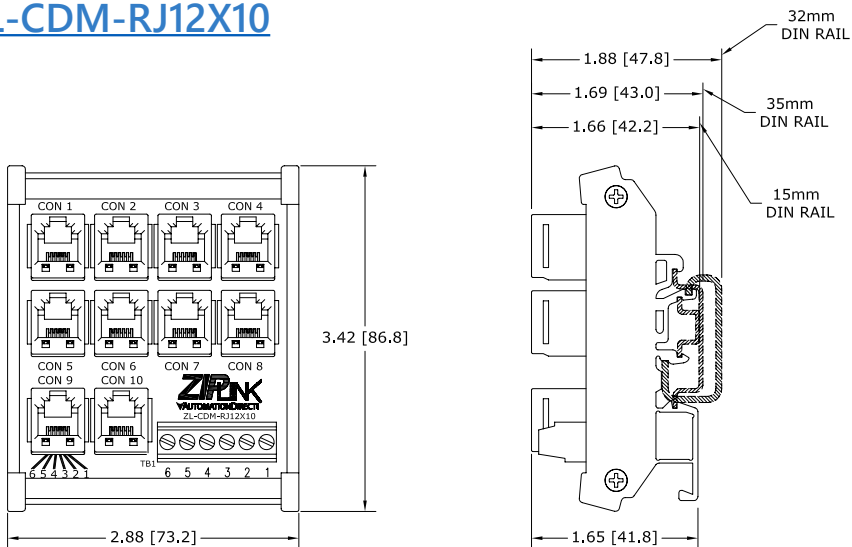

ZL-RRL16-24-1 ZL-RRL16-24-2

ZL-RLS1-24 ZL-RLS1-120

ZL-RLS1-24 ZL-RLS4-120

Note: Dimensions shown in Inches [mm]

Module Dimensions

ZL-RRL16F-24-1 ZL-RRL16F-24-2

ZL-RRL16W-24-1 ZL-RRL16W-24-2

Note: Dimensions shown in Inches [mm]

Module Dimensions

ZL-LTB16-24-1

ZL-LTB32-24-1

ZL-TSD8-24 ZL-TSD8-120

Note: Dimensions shown in Inches [mm]

ZIP LINK[®] Module Dimensions

AUTOMATIONDIRECT[®]

ZL-RTB-DB09/15/25

ZL-RTB-RJ12

Note: Dimensions shown in Inches [mm]

ZIP LINK[®] Module Dimensions

AUTOMATIONDIRECT[®]

ZL-CDM-RJ12X4

ZL-CDM-RJ12X10

Note: Dimensions shown in Inches [mm]

ZIP LINK[®] Module Dimensions

AUTOMATIONDIRECT[®]

ZL-RTB-RJ45

Note: Dimensions shown in Inches [mm]