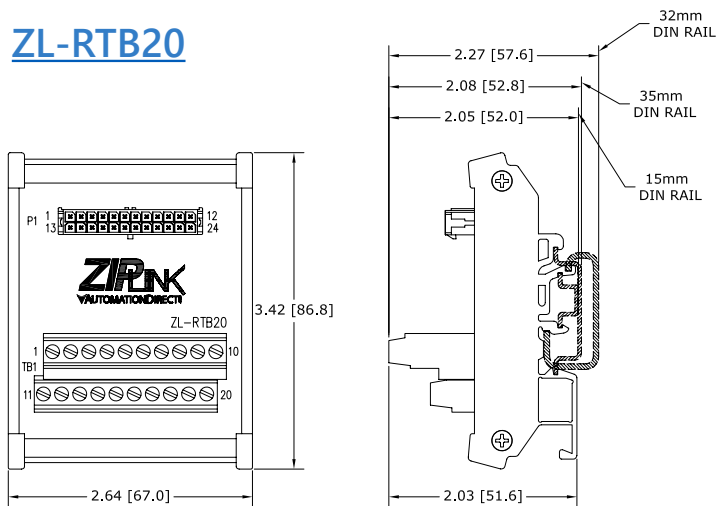

Module Dimensions

ZL-RTB20

ZL-RTB40

ZL-RTB50

Note: Dimensions shown in Inches [mm]

ZIP LINK[®] Module Dimensions

AUTOMATIONDIRECT[®]

ZL-RTB20-1

ZL-RTB40-1

ZL-RTB-COM

Module Dimensions

ZL-RFU20

ZL-RFU40

ZL-FUSE-16

Note: Dimensions shown in Inches [mm]

Module Dimensions

ZL-RRL16-24-1 ZL-RRL16-24-2

ZL-RLS1-24 ZL-RLS1-120

ZL-RLS1-24 ZL-RLS4-120

Note: Dimensions shown in Inches [mm]

Module Dimensions

ZL-RRL16F-24-1 ZL-RRL16F-24-2

ZL-RRL16W-24-1 ZL-RRL16W-24-2

Note: Dimensions shown in Inches [mm]

Module Dimensions

ZL-LTB16-24-1

ZL-LTB32-24-1

ZL-TSD8-24 ZL-TSD8-120

Note: Dimensions shown in Inches [mm]

ZIP LINK[®] Module Dimensions

AUTOMATIONDIRECT[®]

ZL-RTB-DB09/15/25