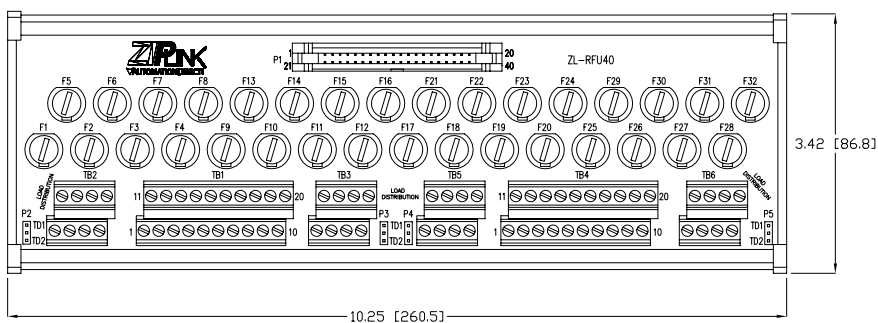

Module Dimensions

ZL-RTB20

ZL-RTB40

ZL-RTB50

Note: Dimensions shown in Inches [mm]

ZIP LINK[®] Module Dimensions

AUTOMATIONDIRECT[®]

ZL-RTB20-1

ZL-RTB40-1

ZL-RTB-COM

Module Dimensions

ZL-RFU20

ZL-RFU40

ZL-FUSE-16

Note: Dimensions shown in Inches [mm]

Module Dimensions

ZL-RRL16-24-1 ZL-RRL16-24-2

ZL-RLS1-24 ZL-RLS1-120

ZL-RLS1-24 ZL-RLS4-120

Note: Dimensions shown in Inches [mm]

Module Dimensions

ZL-RRL16F-24-1 ZL-RRL16F-24-2

ZL-RRL16W-24-1 ZL-RRL16W-24-2

Note: Dimensions shown in Inches [mm]

Module Dimensions

ZL-LTB16-24-1

ZL-LTB32-24-1

ZL-TSD8-24 ZL-TSD8-120

Note: Dimensions shown in Inches [mm]

ZIP LINK[®] Module Dimensions

AUTOMATIONDIRECT[®]

ZL-RTB-DB09/15/25