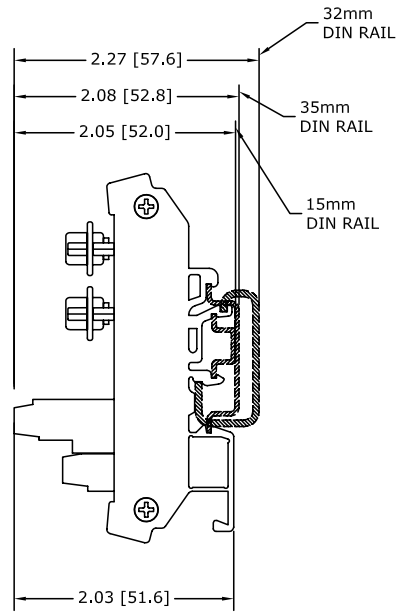

ZL-RRL16-24-1 ZL-RRL16-24-2

ZL-RLS1-24 ZL-RLS1-120

ZL-RLS1-24 ZL-RLS4-120

Note: Dimensions shown in Inches [mm]

Module Dimensions

ZL-RRL16F-24-1 ZL-RRL16F-24-2

ZL-RRL16W-24-1 ZL-RRL16W-24-2

Note: Dimensions shown in Inches [mm]

Module Dimensions

ZL-LTB16-24-1

ZL-LTB32-24-1

ZL-TSD8-24 ZL-TSD8-120

Note: Dimensions shown in Inches [mm]

ZIP LINK[®] Module Dimensions

AUTOMATIONDIRECT[®]

ZL-RTB-DB09/15/25

ZL-RTB-RJ12

Note: Dimensions shown in Inches [mm]

ZIP LINK[®] Module Dimensions

AUTOMATIONDIRECT[®]

ZL-CDM-RJ12X4

ZL-CDM-RJ12X10

Note: Dimensions shown in Inches [mm]

ZIP LINK[®] Module Dimensions

AUTOMATIONDIRECT[®]

ZL-RTB-RJ45

Note: Dimensions shown in Inches [mm]