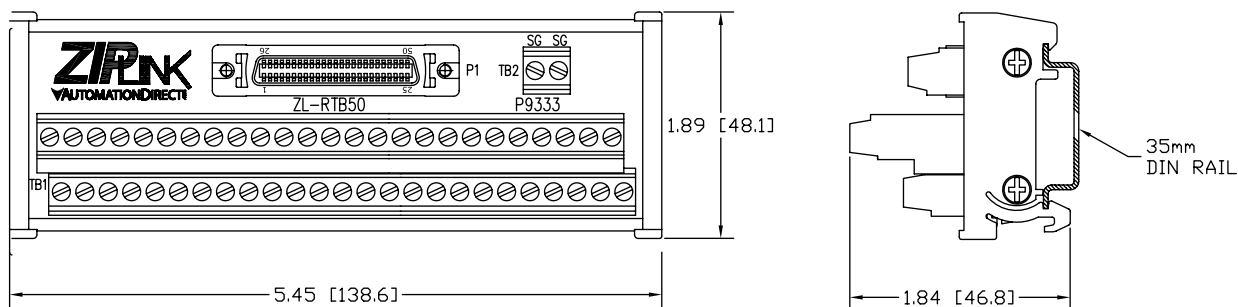

Module Dimensions

ZL-RTB20

ZL-RTB40

ZL-RTB50

Note: Dimensions shown in Inches [mm]

ZIP LINK[®] Module Dimensions

AUTOMATIONDIRECT[®]

ZL-RTB20-1

ZL-RTB40-1

ZL-RTB-COM

Module Dimensions

ZL-RFU20

ZL-RFU40

ZL-FUSE-16

Note: Dimensions shown in Inches [mm]

Module Dimensions

ZL-RRL16-24-1 ZL-RRL16-24-2

ZL-RLS1-24 ZL-RLS1-120

ZL-RLS1-24 ZL-RLS4-120

Note: Dimensions shown in Inches [mm]

Module Dimensions

ZL-RRL16F-24-1 ZL-RRL16F-24-2

ZL-RRL16W-24-1 ZL-RRL16W-24-2

Note: Dimensions shown in Inches [mm]

Module Dimensions

ZL-LTB16-24-1

ZL-LTB32-24-1

ZL-TSD8-24 ZL-TSD8-120

Note: Dimensions shown in Inches [mm]

ZIP LINK[®] Module Dimensions

AUTOMATIONDIRECT[®]

ZL-RTB-DB09/15/25