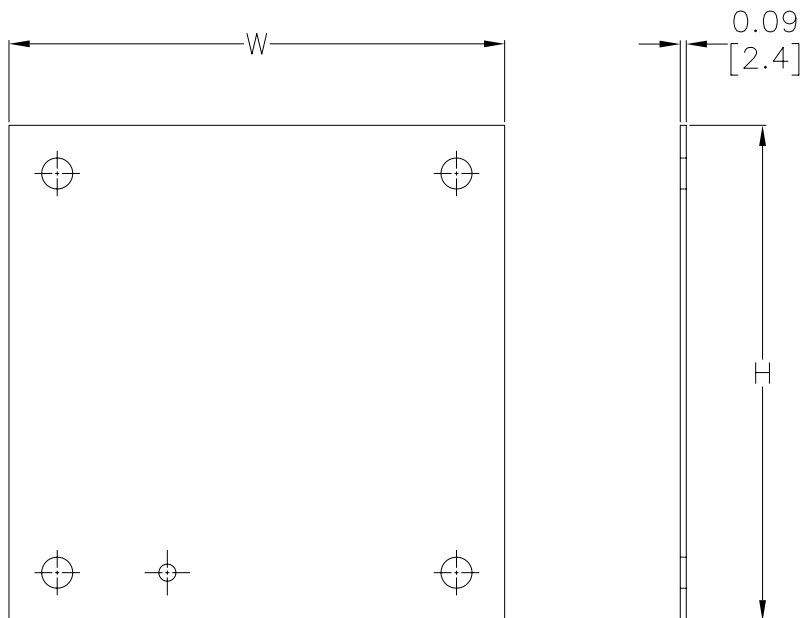

Enclosure Subpanels

Subpanels for NEMA 1, 12, 4 and 4X Wall-Mount Enclosures and WC9 NEMA 12 Operator Consoles

- 12-gauge steel (perforated subpanels are 14-gauge)
- Subpanels with any side over 17 in [432 mm] have 0.25 in [6mm] flange on all sides
- Painted steel and perforated subpanels white polyester powder over phosphatized surfaces
- Galvanized subpanels have a conductive finish (no paint) Panels listed fit the following enclosures:
- NEMA 1 large (N1C, 42 in [1067 mm] width and wider)
- NEMA 12 single door wall-mount (N12)
- NEMA 12 two-door wall-mount (WA_WF)
- NEMA 12 single door flush wall-mount (WA_FM)
- NEMA 4 (N4) and 4X (SSN) single door wall-mount
- NEMA 12 operator consoles (WC9)
- NEMA 12 Wall Disconnect (SDN12_PL and ABN12)
- NEMA 4 and 4X Wall-Mount Disconnect (SSN4 and SSN4X)

Note: Use NPxxxx subpanels in NEMA 1, NEMA 4 and 4X, and NEMA 12 enclosures only. Do NOT use NPxxxx subpanels in N412 Ultimate Series enclosures with a C in the suffix.

Dimensions

NOTE:
SUBPANELS LARGER THAN
20 X 20 HAVE (2) 0.31"
GROUND HOLES.

Note: Perforated panels have 0.13in [3 mm] diameter holes at 0.25 in [6 mm] spacing.

Enclosure Subpanels

Shipping Schedule

Same day 1 - 5 days 1 - 7 days 1 - 15 days 1 - 20 days

Color indicates shipping lead time in business days.

Notes: Dimensions in inches [millimeters].

Letters in table correspond to letters on dimensional drawing.

Disconnect enclosures will be up to 2 in [51 mm] wider than width dimensions in this table.