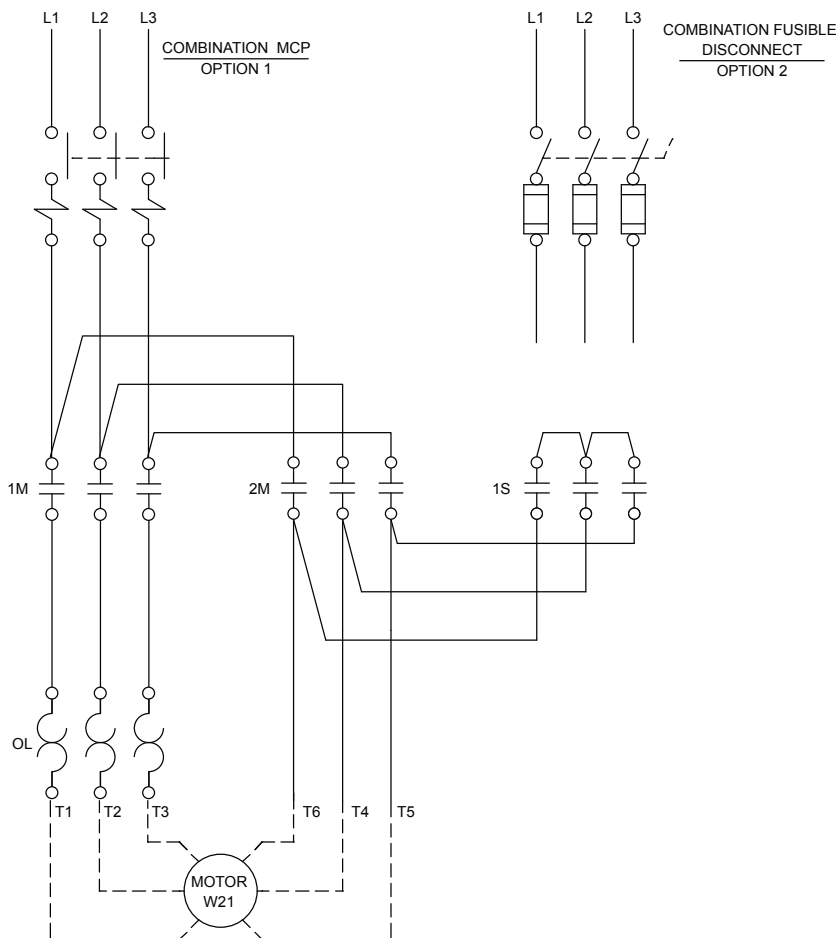

WEG Wiring Diagrams

Reduced Voltage Starters – Wye Delta

Wiring Diagrams

Motor Starters Non-Reversing

START - STOP -PUSHBUTTONS

* REMOTE CONTROL DEVICE BY CUSTOMER

HAND - OFF - AUTO SELECTOR SWITCH

NON COMBINATION 3-PHASE

NON COMBINATION 1-PHASE

COMBINATION MCP

COMBINATION FUS / NON FUS. DISC.