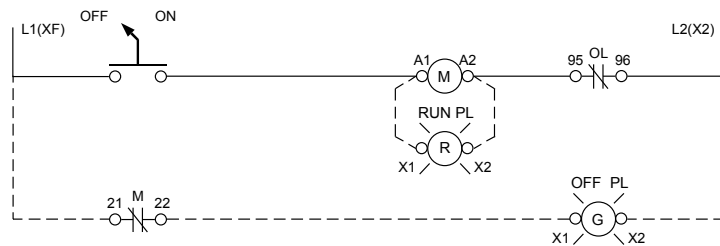

WEG Wiring Diagrams

Reduced Voltage Starters – Wye Delta

Wiring Diagrams

Motor Starters Non-Reversing

START - STOP -PUSHBUTTONS

* REMOTE CONTROL DEVICE BY CUSTOMER

HAND - OFF - AUTO SELECTOR SWITCH

NON COMBINATION 3-PHASE

NON COMBINATION 1-PHASE

COMBINATION MCP

COMBINATION FUS / NON FUS. DISC.