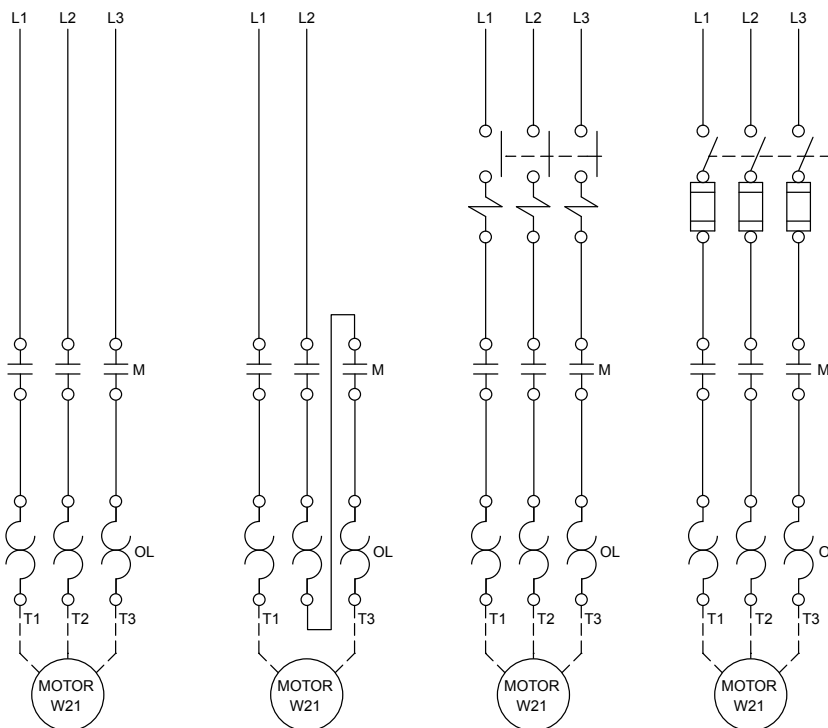

WEG Wiring Diagrams

Reduced Voltage Starters – Wye Delta

Wiring Diagrams

Motor Starters Non-Reversing

START - STOP -PUSHBUTTONS

* REMOTE CONTROL DEVICE BY CUSTOMER

HAND - OFF - AUTO SELECTOR SWITCH

NON COMBINATION 3-PHASE

NON COMBINATION 1-PHASE

COMBINATION MCP

COMBINATION FUS / NON FUS. DISC.