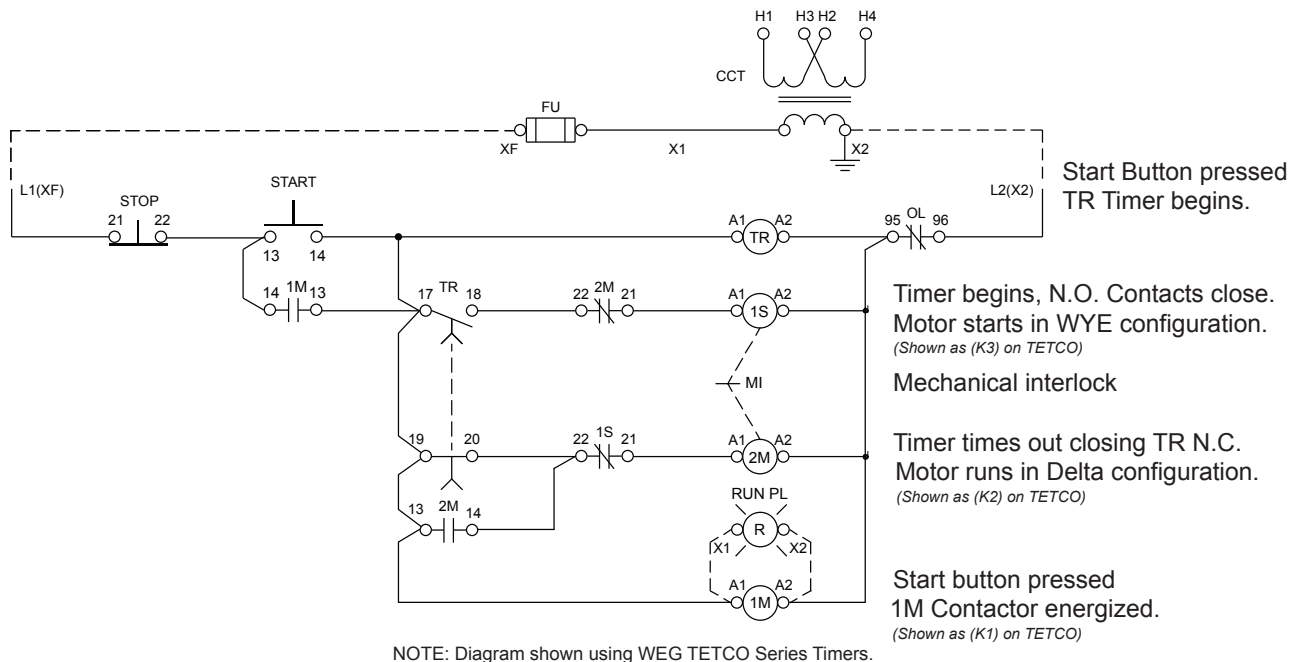

WEG Wiring Diagrams

Reduced Voltage Starters – Wye Delta

Wiring Diagrams

Motor Starters Non-Reversing

START - STOP -PUSHBUTTONS

* REMOTE CONTROL DEVICE BY CUSTOMER

HAND - OFF - AUTO SELECTOR SWITCH

NON COMBINATION 3-PHASE

NON COMBINATION 1-PHASE

COMBINATION MCP

COMBINATION FUS / NON FUS. DISC.