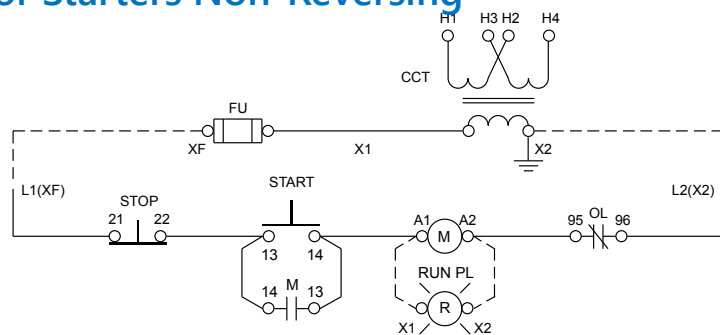

WEG Wiring Diagrams

Reduced Voltage Starters – Wye Delta

Wiring Diagrams

Motor Starters Non-Reversing

START - STOP -PUSHBUTTONS

* REMOTE CONTROL DEVICE BY CUSTOMER

HAND - OFF - AUTO SELECTOR SWITCH

NON COMBINATION 3-PHASE

NON COMBINATION 1-PHASE

COMBINATION MCP

COMBINATION FUS / NON FUS. DISC.