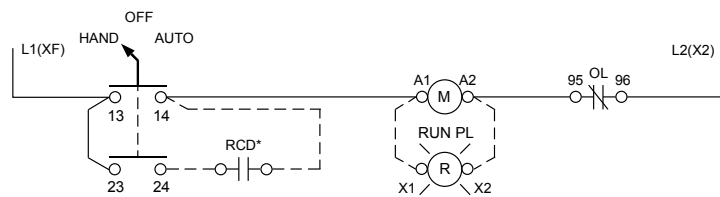

WEG Wiring Diagrams

Reduced Voltage Starters – Wye Delta

Wiring Diagrams

Motor Starters Non-Reversing

START - STOP -PUSHBUTTONS

* REMOTE CONTROL DEVICE BY CUSTOMER

HAND - OFF - AUTO SELECTOR SWITCH

NON COMBINATION 3-PHASE

NON COMBINATION 1-PHASE

COMBINATION MCP

COMBINATION FUS / NON FUS. DISC.