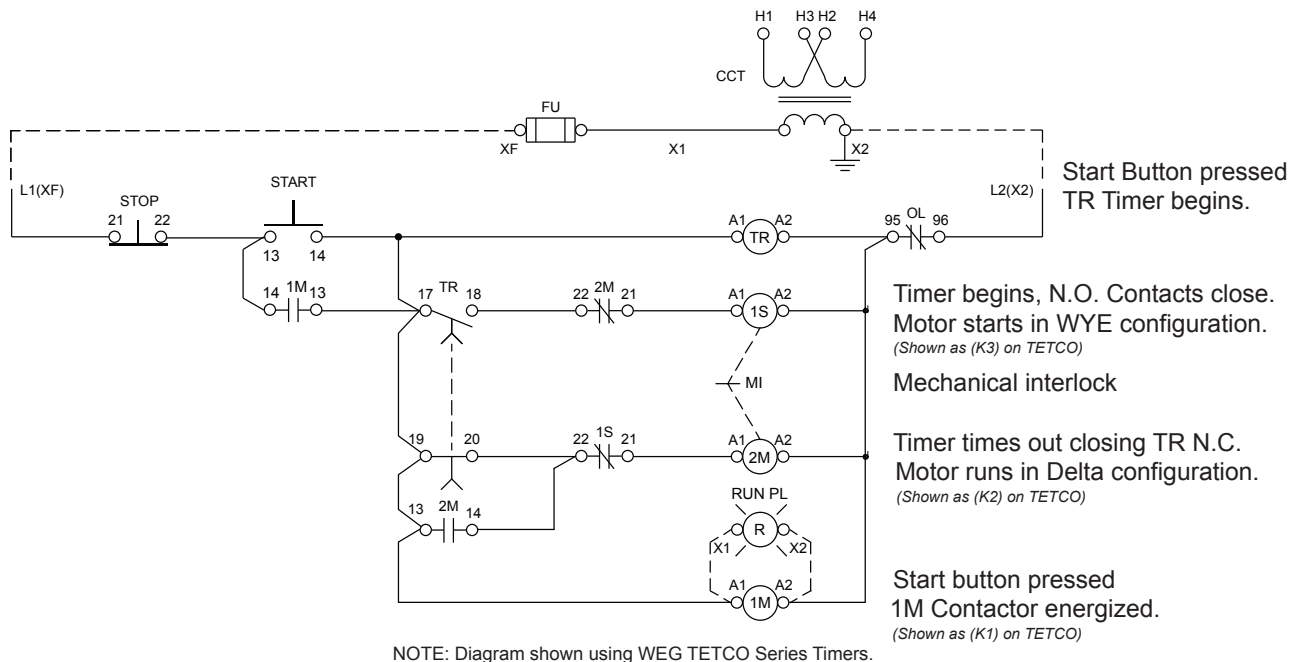

WEG Wiring Diagrams

Reduced Voltage Starters – Wye Delta