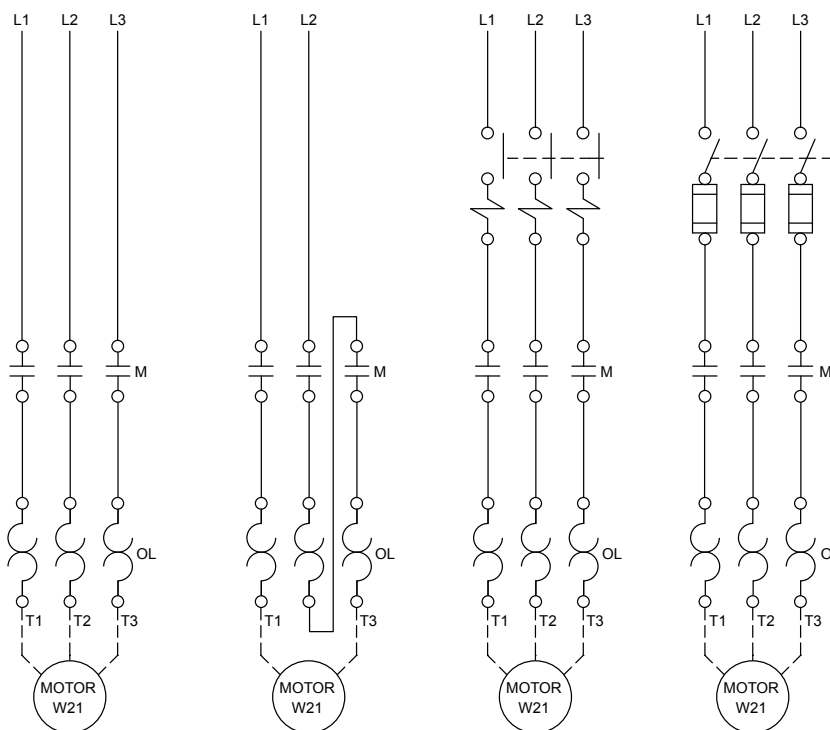

# Wiring Diagrams

## Motor Starters Non-Reversing

START - STOP - PUSHBUTTONS

\* REMOTE CONTROL DEVICE BY CUSTOMER

HAND - OFF - AUTO SELECTOR SWITCH

NON COMBINATION 3-PHASE

NON COMBINATION 1-PHASE

COMBINATION MCP

COMBINATION FUS / NON FUS. DISC.