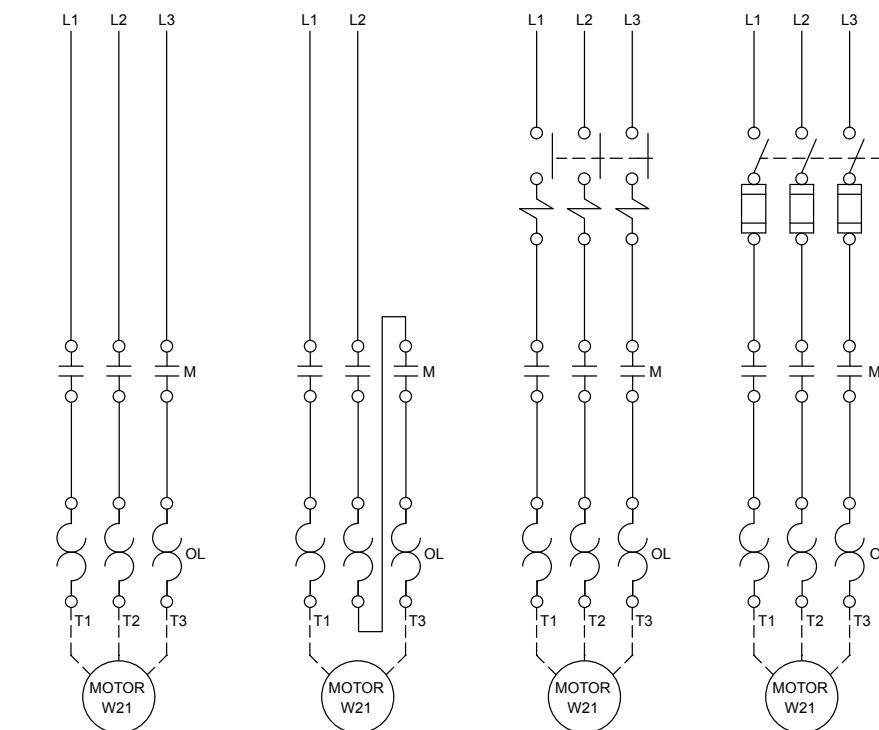

# Wiring Diagrams

## Motor Starters Non-Reversing

START - STOP - PUSHBUTTONS

\* REMOTE CONTROL DEVICE BY CUSTOMER

HAND - OFF - AUTO SELECTOR SWITCH

NON COMBINATION 3-PHASE

NON COMBINATION 1-PHASE

COMBINATION MCP

COMBINATION FUS / NON FUS. DISC.