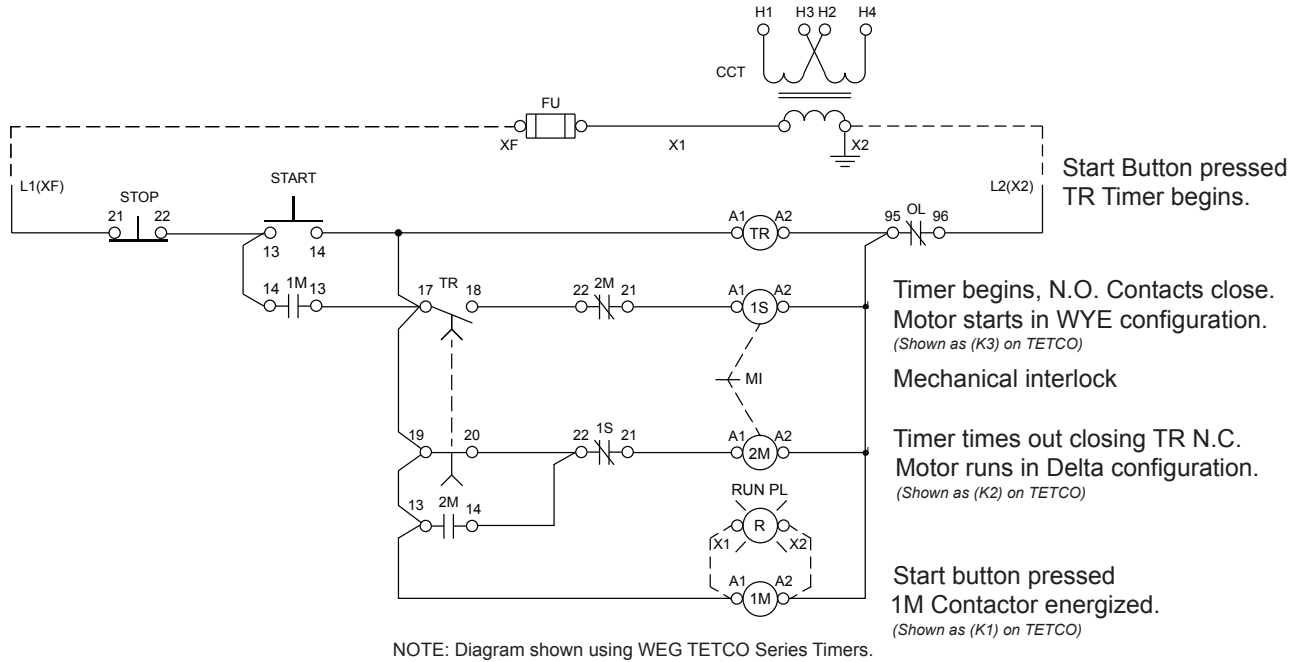

WEG Wiring Diagrams

Reduced Voltage Starters – Wye Delta