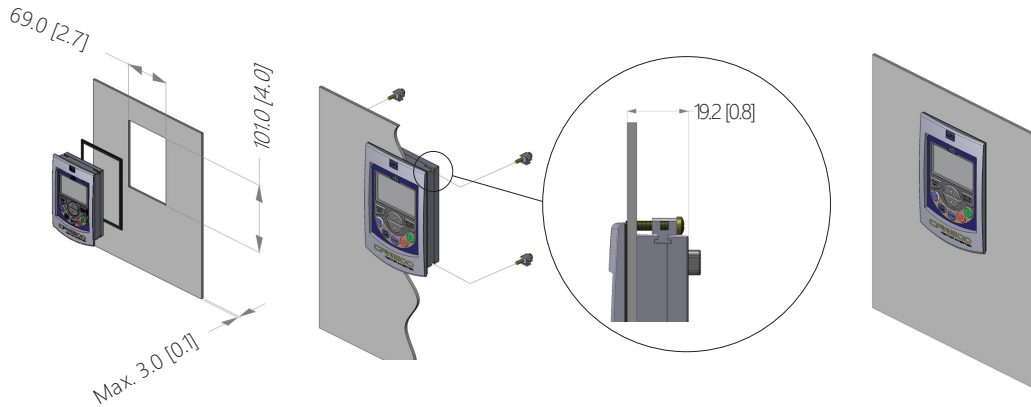

WEG CFW500 AC Drives – Accessories

WEG CFW500 HMI Accessories Mounting and Installation

Standard Remote Keypad Mounting