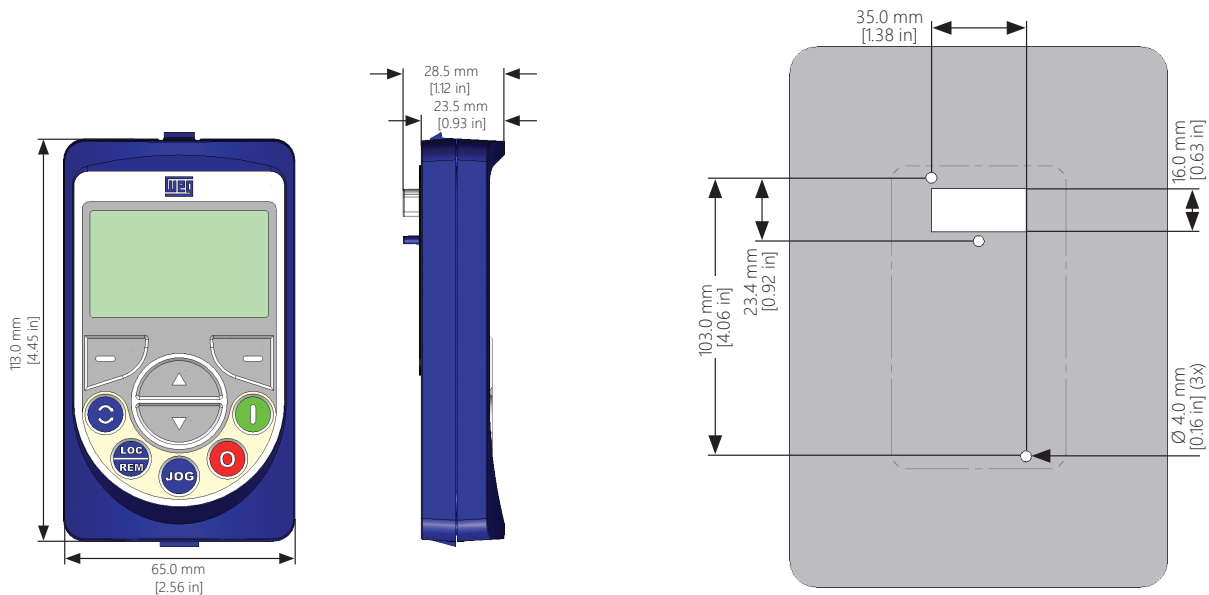

Advanced Remote Keypad Mounting