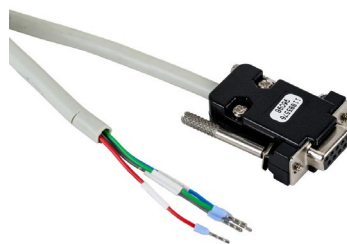

1233 series cable