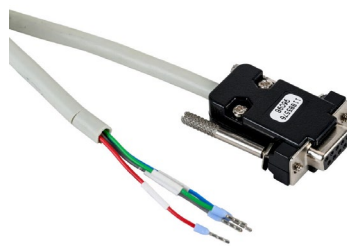

1233 series cable