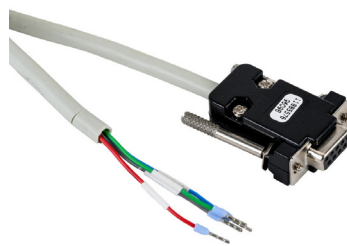

1233 series cable