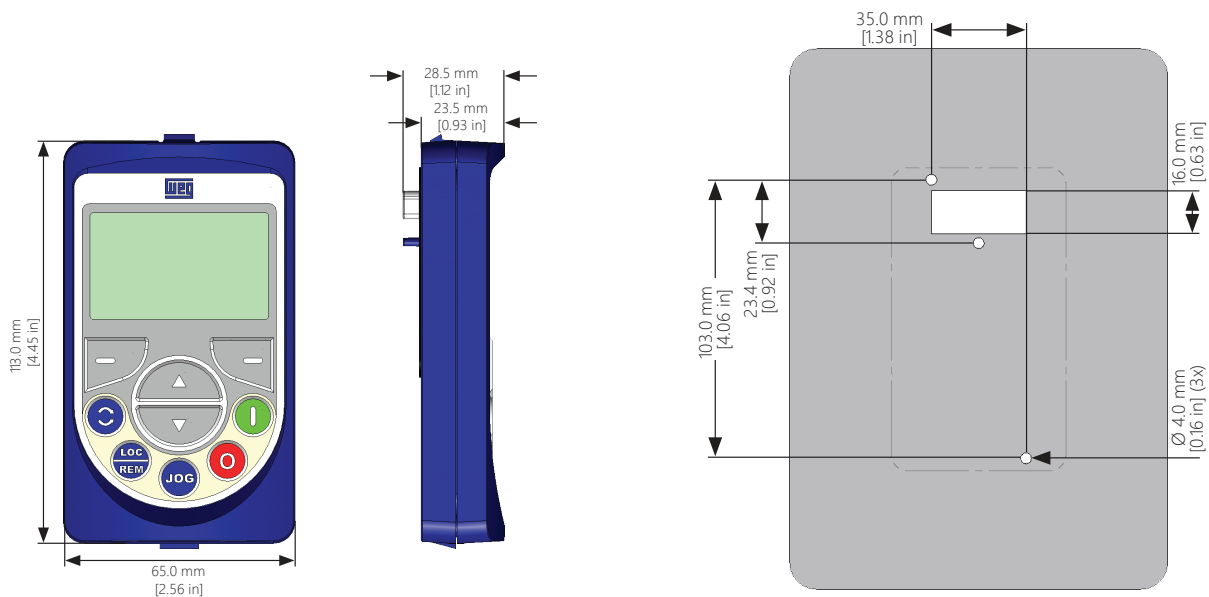

Advanced Remote Keypad Mounting