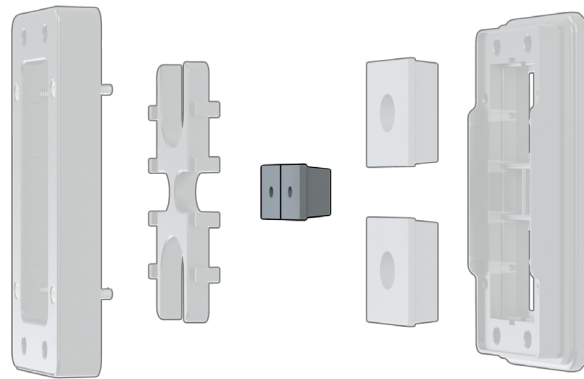

bimed Cable Entry System

Overview

Frames - BPA Cable Entry

The BPA cable entry systems allow a cable to be installed through an enclosure or other bulkhead surfaces, with the added benefit that pre-made, terminated cables can be installed without disassembling the connectors. The BPA Series is a split-frame system that enables the quick and simple installation of up to 10 cables in a single frame. The grommets are pyramidal and their outer surface shapes are conical. This conicity ensures high strain relief when they are compressed into their conical seats. The BPA cable systems robust multi-part frame design gives better mechanical stability while achieving a high degree of IP66 and UL Type 12, 13, and 4X environmental protection.

Agency Approvals

- cURus, meets UL 508A under file E467237

bimed Cable Entry System

Frames - BPA Series

The BPA series is a multi-part split-frame system that clamps together with a grommet block and uses the BPA series grommets to provide a high-density cable entry point with an IP66, UL Type 12,13, and 4X environmental rating. The system allows for easy installation of pre-assembled cables as well as non-terminated cable. The BPA series grommets are sold separately to allow the correct opening size for each cable. Depending on the grommet and frame combination used, up to 10 cables can be quickly and simply installed in a single frame. The grommet block is included with each frame.

Note: Mounting hardware is included with frames. Screw size: M4x0,7x20 mm fitted with M3 Allen Head [0.40 Nm]

[BPA-S-04-1-0](#)

[BPA-S-04-2-0](#)

[BPA-S-07-1-0](#)

[BPA-S-10-1-0](#)

[BPA-S-10-2-0](#)

[BPA-S-07-2-0](#)

bimed Cable Entry System

Grommets (Small) BPA Series

The BPA series grommets are perfect for cable entries of round cables. The small version can accept cable diameters between 0.138 to 0.61 inches [3.5 to 15.5 mm].