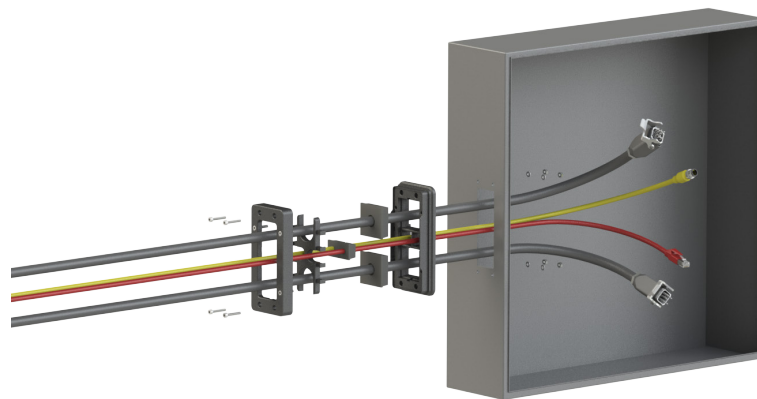

bimed Cable Entry System

Overview

Frames - BPA Cable Entry

The BPA cable entry systems allow a cable to be installed through an enclosure or other bulkhead surfaces, with the added benefit that pre-made, terminated cables can be installed without disassembling the connectors. The BPA Series is a split-frame system that enables the quick and simple installation of up to 10 cables in a single frame. The grommets are pyramidal and their outer surface shapes are conical. This conicity ensures high strain relief when they are compressed into their conical seats. The BPA cable systems robust multi-part frame design gives better mechanical stability while achieving a high degree of IP66 and UL Type 12, 13, and 4X environmental protection.

Agency Approvals

- cURus, meets UL 508A under file E467237

bimed Cable Entry System

Frames - BPA Series

The BPA series is a multi-part split-frame system that clamps together with a grommet block and uses the BPA series grommets to provide a high-density cable entry point with an IP66, UL Type 12,13, and 4X environmental rating. The system allows for easy installation of pre-assembled cables as well as non-terminated cable. The BPA series grommets are sold separately to allow the correct opening size for each cable. Depending on the grommet and frame combination used, up to 10 cables can be quickly and simply installed in a single frame. The grommet block is included with each frame.

bimed Cable Entry System

Grommets (Small) BPA Series

The BPA series grommets are perfect for cable entries of round cables. The small version can accept cable diameters between 0.138 to 0.61 inches [3.5 to 15.5 mm].

bimed Cable Entry System

Grommets (Large) BPA Series

The BPA series grommets are perfect for cable entries of round cables. The large version can accept cable diameters between 0.61 to 1.161 inches [15.5 to 29.5 mm].