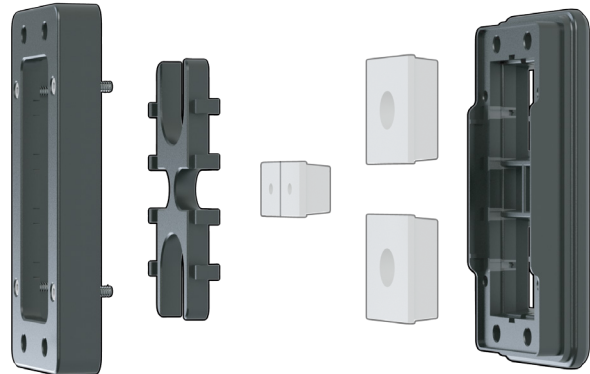

bimed Cable Entry System

Overview

Frames - BPA Cable Entry

The BPA cable entry systems allow a cable to be installed through an enclosure or other bulkhead surfaces, with the added benefit that pre-made, terminated cables can be installed without disassembling the connectors. The BPA Series is a split-frame system that enables the quick and simple installation of up to 10 cables in a single frame. The grommets are pyramidal and their outer surface shapes are conical. This conicity ensures high strain relief when they are compressed into their conical seats. The BPA cable systems robust multi-part frame design gives better mechanical stability while achieving a high degree of IP66 and UL Type 12, 13, and 4X environmental protection.

Agency Approvals

- cURus, meets UL 508A under file E467237

bimed Cable Entry System

Frames - BPA Series

The BPA series is a multi-part split-frame system that clamps together with a grommet block and uses the BPA series grommets to provide a high-density cable entry point with an IP66, UL Type 12,13, and 4X environmental rating. The system allows for easy installation of pre-assembled cables as well as non-terminated cable. The BPA series grommets are sold separately to allow the correct opening size for each cable. Depending on the grommet and frame combination used, up to 10 cables can be quickly and simply installed in a single frame. The grommet block is included with each frame.

Frames - BPA Series						
Part Number	Price	Qty	Number Of Openings Small / Large	Color	Drawing Link	Material
BPA-S-04-1-0	\$19.50	1	2/2	Gray	PDF	Frame and Grommet Block: PA Glass Fiber Reinforced
BPA-S-04-2-0	\$19.50		2/2	Black	PDF	
BPA-S-07-1-0	\$19.50		6/1	Gray	PDF	
BPA-S-07-2-0	\$19.50		6/1	Black	PDF	
BPA-S-10-1-0	\$19.50		10/0	Gray	PDF	
BPA-S-10-2-0	\$19.50		10/0	Black	PDF	