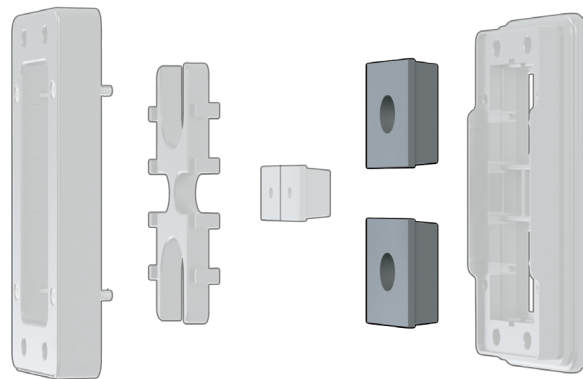

bimed Cable Entry System

Overview

Frames - BPA Cable Entry

The BPA cable entry systems allow a cable to be installed through an enclosure or other bulkhead surfaces, with the added benefit that pre-made, terminated cables can be installed without disassembling the connectors. The BPA Series is a split-frame system that enables the quick and simple installation of up to 10 cables in a single frame. The grommets are pyramidal and their outer surface shapes are conical. This conicity ensures high strain relief when they are compressed into their conical seats. The BPA cable systems robust multi-part frame design gives better mechanical stability while achieving a high degree of IP66 and UL Type 12, 13, and 4X environmental protection.

Grommets (Small) - BPA Series							
Part Number	Price	Qty	For Use With Cable Ø mm [inches]	Number Of Openings	Color	Drawing Link	Material
Small Grommets							
BPA-S-0016C	\$6.75	4	3.5 to 5.5 [0.138 to 0.217]	1	Black	PDF	CR (Chloroprene)
BPA-S-0017C	\$6.75		5.5 to 7.5 [0.217 to 0.295]			PDF	
BPA-S-0018C	\$6.75		7.5 to 9.5 [0.295 to 0.374]			PDF	
BPA-S-0019C	\$6.75		9.5 to 11.5 [0.374 to 0.453]			PDF	
BPA-S-0020C	\$6.75		11.5 to 13.5 [0.453 to 0.531]			PDF	
BPA-S-0021C	\$6.75		13.5 to 15.5 [0.531 to 0.61]			PDF	
BPA-S-0029C	\$6.75		Blank			0	

Notes: Ingress protection is met when used with cable of specified diameter.

[BPA-S-0016C](#)

[BPA-S-0017C](#)

[BPA-S-0018C](#)

[BPA-S-0020C](#)

[BPA-S-0021C](#)

[BPA-S-0029C](#)

[BPA-S-0019C](#)

bimed Cable Entry System

Grommets (Large) BPA Series

The BPA series grommets are perfect for cable entries of round cables. The large version can accept cable diameters between 0.61 to 1.161 inches [15.5 to 29.5 mm].