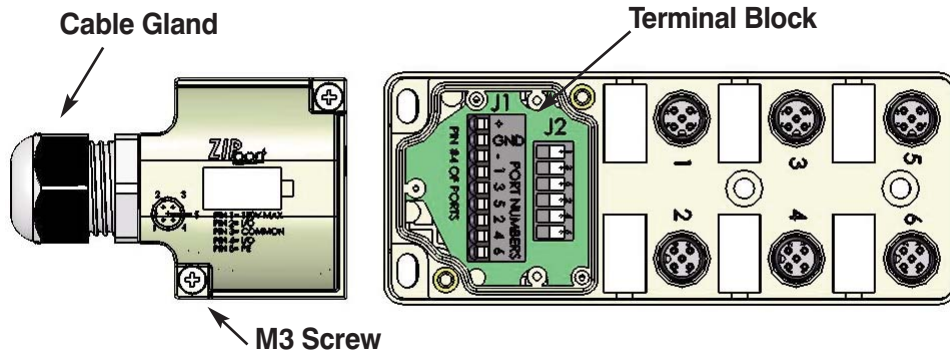

# Junction Block with 5-meter cable ZP-JBH65-2P-5

## Cable

## Dimensions

Pin Out Table	
M12 6 Port 5-Pin ZipPort	
Function	Cable O.D. 0.40"
+V	Brown
-V	Blue
Ground	Green/Yellow
Port 1 Pin 2	Gray/Pink
Port 1 Pin 4	White
Port 2 Pin 2	Red/Blue
Port 2 Pin 4	Green
Port 3 Pin 2	White/Green
Port 3 Pin 4	Yellow
Port 4 Pin 2	Brown/Green
Port 4 Pin 4	Gray
Port 5 Pin 2	White/Yellow
Port 5 Pin 4	Pink
Port 6 Pin 2	Yellow/Brown
Port 6 Pin 4	Red