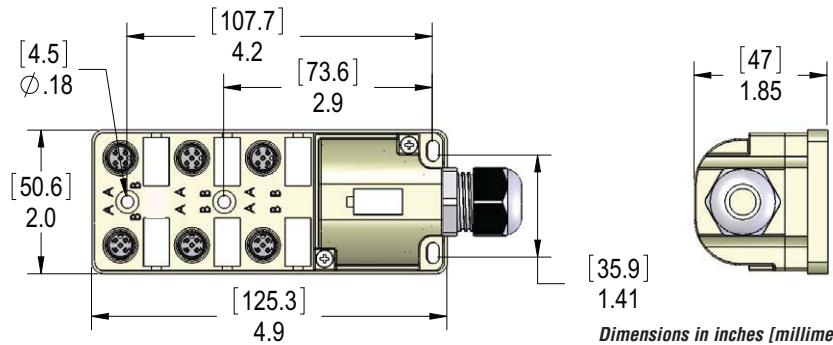

# Junction Block with 5-meter cable ZP-JBH65-2P-5

## Dimensions

Pin Out Table	
M12 6 Port 5-Pin ZipPort	
Function	Cable O.D. 0.40"
+V	Brown
-V	Blue
Ground	Green/Yellow
Port 1 Pin 2	Gray/Pink
Port 1 Pin 4	White
Port 2 Pin 2	Red/Blue
Port 2 Pin 4	Green
Port 3 Pin 2	White/Green
Port 3 Pin 4	Yellow
Port 4 Pin 2	Brown/Green
Port 4 Pin 4	Gray
Port 5 Pin 2	White/Yellow
Port 5 Pin 4	Pink
Port 6 Pin 2	Yellow/Brown
Port 6 Pin 4	Red