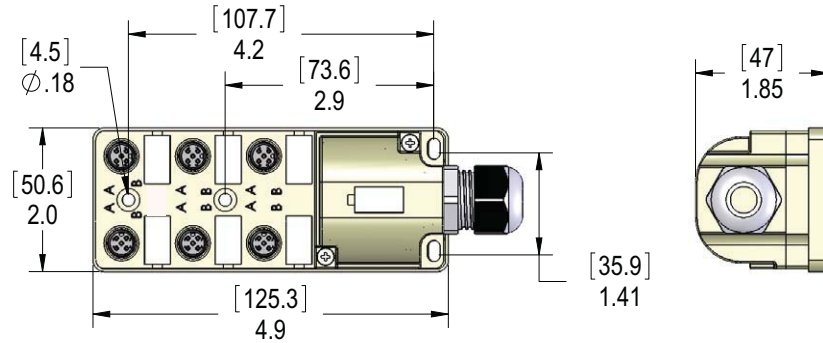

# Junction Block for Field-Wiring ZP-JBH65-2N-5

## Dimensions

## Pin Out Table

M12 6 Port 5-Pin ZipPort	
Function	Cable O.D. 0.40"
+V	Brown
-V	Blue
Ground	Green/Yellow
Port 1 Pin 2	Gray/Pink
Port 1 Pin 4	White
Port 2 Pin 2	Red/Blue
Port 2 Pin 4	Green
Port 3 Pin 2	White/Green
Port 3 Pin 4	Yellow
Port 4 Pin 2	Brown/Green
Port 4 Pin 4	Gray
Port 5 Pin 2	White/Yellow
Port 5 Pin 4	Pink
Port 6 Pin 2	Yellow/Brown
Port 6 Pin 4	Red