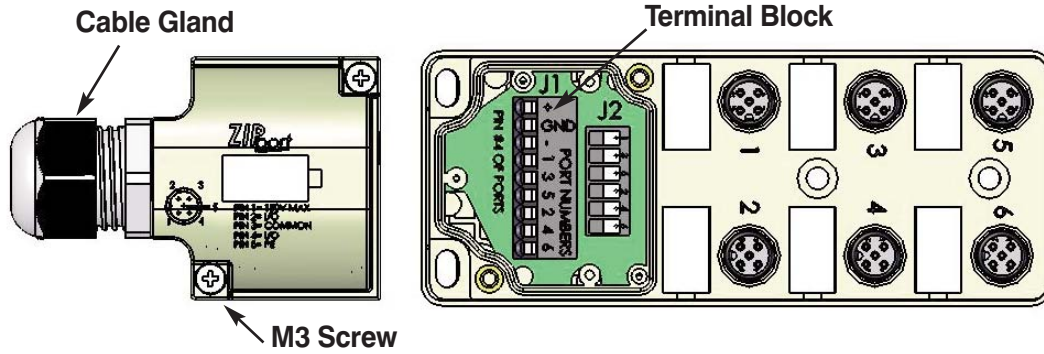

# Junction Block for Field-Wiring ZP-JBH65-2N-5

## Cable

## Dimensions

## Pin Out Table

M12 6 Port 5-Pin ZipPort	
Function	Cable O.D. 0.40"
+V	Brown
-V	Blue
Ground	Green/Yellow
Port 1 Pin 2	Gray/Pink
Port 1 Pin 4	White
Port 2 Pin 2	Red/Blue
Port 2 Pin 4	Green
Port 3 Pin 2	White/Green
Port 3 Pin 4	Yellow
Port 4 Pin 2	Brown/Green
Port 4 Pin 4	Gray
Port 5 Pin 2	White/Yellow
Port 5 Pin 4	Pink
Port 6 Pin 2	Yellow/Brown
Port 6 Pin 4	Red