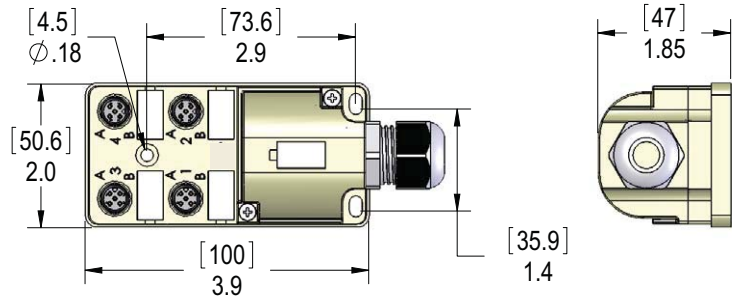

## Dimensions

Dimensions in inches [millimeters]

Pin Out Table	
M12 4 Port 5-Pin ZipPort	
Function	Cable O.D. 0.38"
+V	Brown
-V	Blue
Ground	Green/Yellow
Port 1 Pin 2	Pink
Port 2 Pin 4	White
Port 3 Pin 2	Red
Port 4 Pin 4	Green
Port 5 Pin 2	Black
Port 6 Pin 4	Yellow
Port 7 Pin 2	Violet
Port 8 Pin 4	Gray